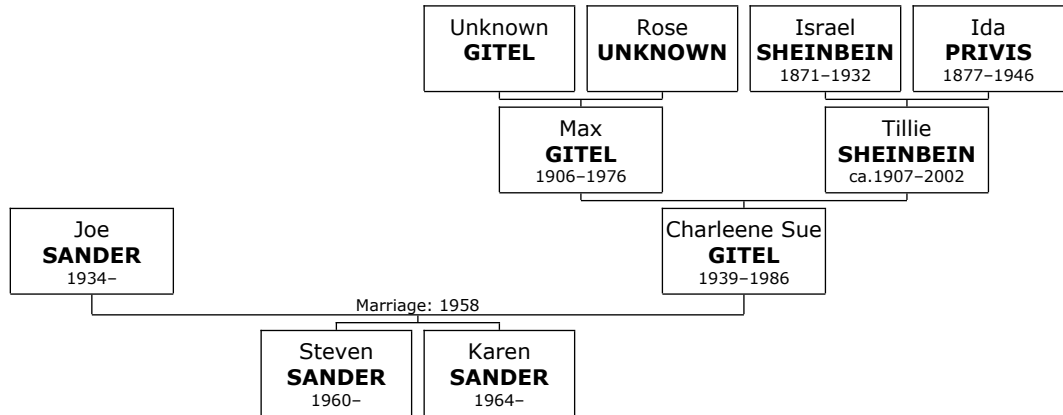

2013, at the age of 67.

She married **Leon FARER**. They have three children. Leon FARER was born on Tuesday, October 2, 1945.

Children of Alberta M. SHEINBEIN and Leon FARER:

- + 45 f I. **Rachael FARER**.
- + 46 m II. **Kenneth L. FARER** was born on July 1, 1971. He is also known as **Ken**.
- + 47 f III. **Dana FARER** was born on June 14, 1972.

Family of Charleene GITEL and Joe SANDER

24. Charleene Sue GITEL was born on Friday, March 31, 1939. She was the daughter of Max GITEL and Tillie SHEINBEIN (8). Charleene Sue died in October 1986 at the age of 47.

At the age of 19, Charleene Sue married **Joe SANDER** on Sunday, August 31, 1958, when he was 24 years old. They have two children. Joe SANDER was born on Sunday, July 15, 1934.

Children of Charleene Sue GITEL and Joe SANDER:

- + 48 m I. **Steven SANDER** was born on July 6, 1960.
- + 48 f II. **Karen SANDER** was born on March 5, 1964.