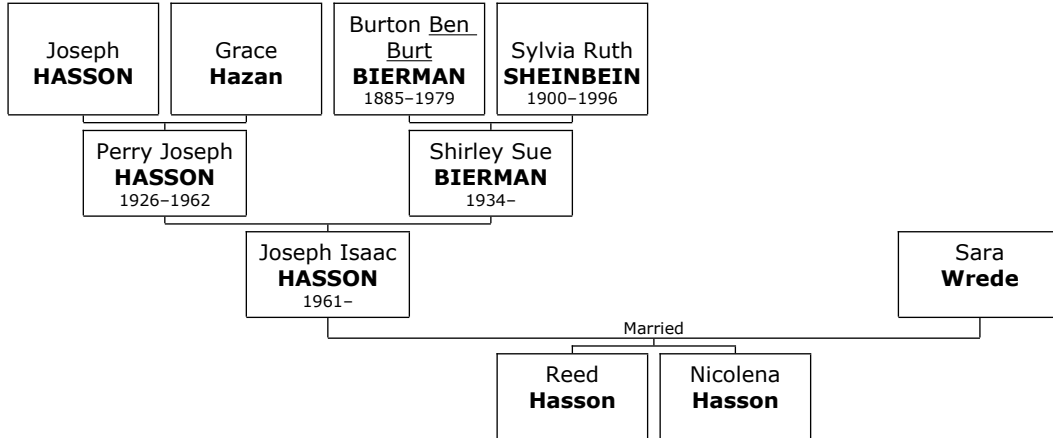

FACTOR and Lorraine UNKNOWN.

Children of Holly G. HASSON and David A. FACTOR:

- m I. **Perry Isaac FACTOR.**
- f II. **Reina FACTOR.**

Family of Joseph HASSON and Sara Wrede

41. Joseph Isaac HASSON was born on Tuesday, August 15, 1961, in Orange, California, USA. He is the son of Perry Joseph HASSON and Shirley Sue BIERMAN (19).

He married **Sara Wrede**. They have two children.

Children of Joseph Isaac HASSON and Sara Wrede:

- m I. **Reed Hasson.**
- f II. **Nicolena Hasson.**