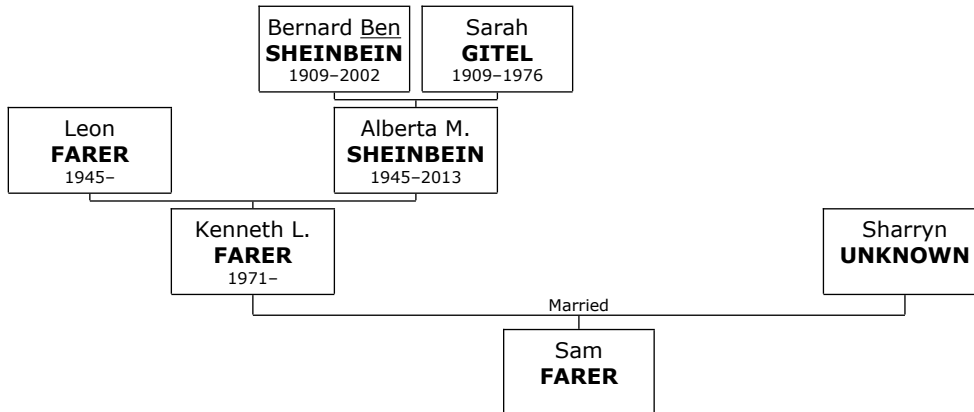

She married **Gary Parnes**. They have two daughters.

Daughters of Rachael FARER and Gary Parnes:

- f I. **Sarah UNKNOWN.**
- f II. **Unknown UNKNOWN** was born in April 2000.

Family of Kenneth FARER and Sharryn UNKNOWN

46. Kenneth L. FARER was born on Thursday, July 1, 1971. He is also known as **Ken**. He is the son of Leon FARER and Alberta M. SHEINBEIN (23).

He married **Sharryn UNKNOWN**. They have one son.

Son of Kenneth L. FARER and Sharryn UNKNOWN:

- m I. **Sam FARER.**