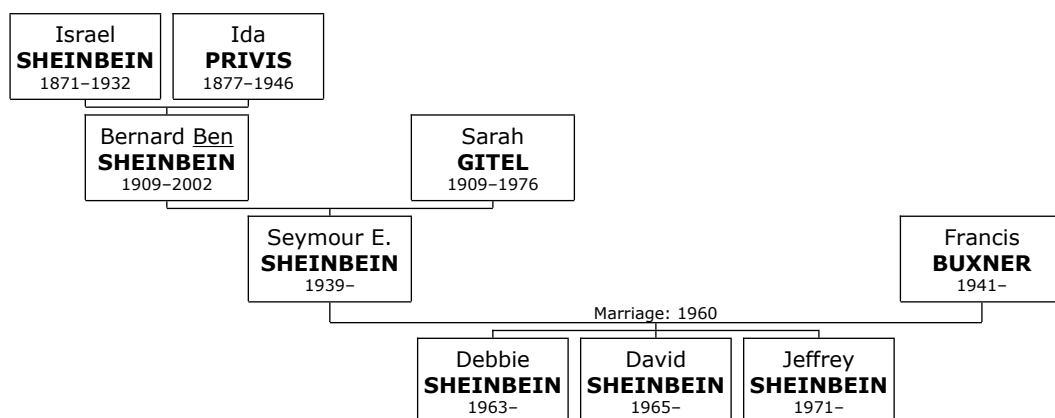

Family of Seymour SHEINBEIN and Francis BUXNER

1. **21. Seymour E. SHEINBEIN** was born on Tuesday, March 14, 1939, in St Louis, St Louis, Missouri, USA. He is the son of Bernard Ben SHEINBEIN (7) and Sarah GITEL.

At the age of 21, Seymour E. married **Francis BUXNER** on Sunday, July 3, 1960, in St Louis when she was 18 years old. They have three children. Francis BUXNER was born in St Louis on Friday, October 3, 1941. She is also known as **Fran**.

Children of Seymour E. SHEINBEIN and Francis BUXNER:

- + 42 f I. **Debbie SHEINBEIN** was born in St Louis on January 17, 1963.
- + 43 m II. **David SHEINBEIN** was born in St Louis on May 15, 1965.