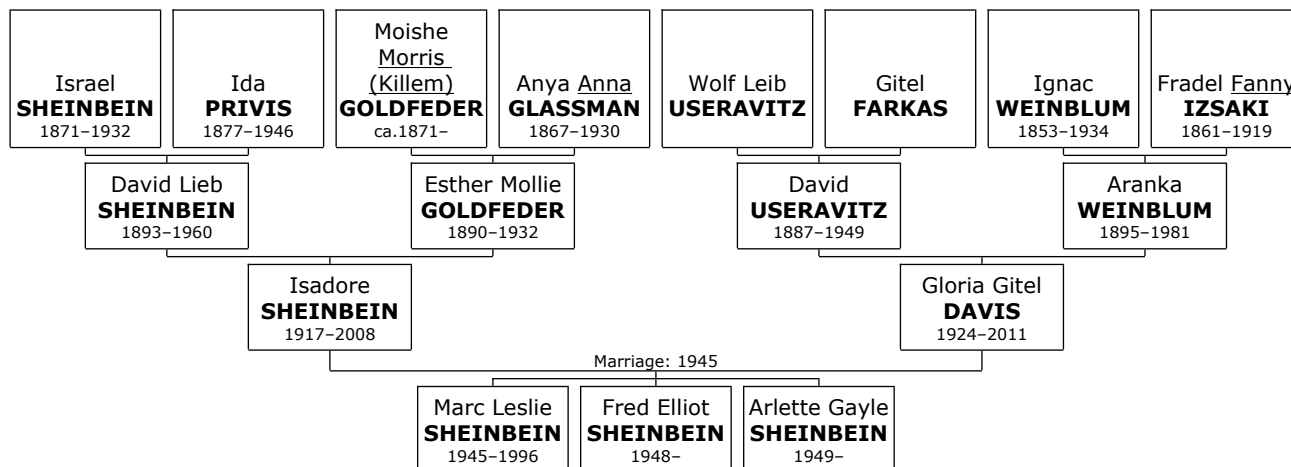

3rd Generation

Family of Isadore SHEINBEIN and Gloria DAVIS

9. **Isadore SHEINBEIN** was born on Monday, April 2, 1917, in Milan, Monroe, Michigan, USA. He was also known as **Iz**. He was the son of David Lieb SHEINBEIN (3) and Esther Mollie GOLDFEDER. Isadore died in Atlanta, De Kalb, Georgia, on February 13, 2008, at the age of 90. He was buried in Atlanta on February 15, 2008.

At the age of 27, Isadore married **Gloria Gitel DAVIS** on Sunday, January 7, 1945, in Oklahoma City, Oklahoma, Oklahoma, when she was 20 years old. They had three children. Gloria Gitel DAVIS was born in Oklahoma City on Wednesday, July 16, 1924. Gloria Gitel reached 87 years of age and died in Atlanta, De Kalb, Georgia, on October 22, 2011. She was the daughter of David USERAVITZ and Aranka WEINBLUM.

Children of Isadore SHEINBEIN and Gloria Gitel DAVIS:

- + 26 m I. **Marc Leslie SHEINBEIN** was born in Oklahoma City on December 11, 1945. He died in Dallas, TX, on June 20, 1996, at the age of 50.
- + 27 m II. **Fred Elliot SHEINBEIN** was born in Oklahoma City on March 19, 1948.
- + 28 f III. **Arlette Gayle SHEINBEIN** was born in Oklahoma City on September 13, 1949.