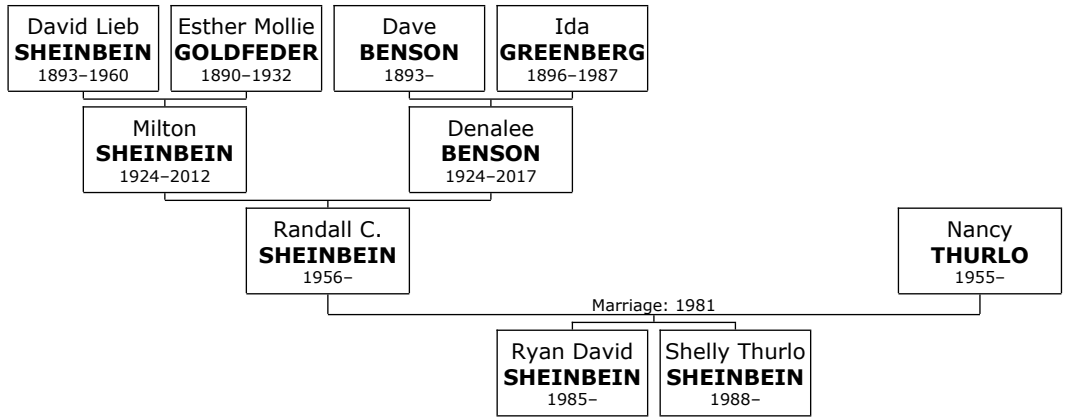

Family of Randall SHEINBEIN and Nancy THURLO

35. Randall C. SHEINBEIN was born on Tuesday, May 1, 1956, in Los Angeles, Los Angeles, California, USA. He is also known as **Randy**. He is the son of Milton SHEINBEIN (13) and Denalee BENSON.

At the age of 25, Randall C. married **Nancy THURLO** on Sunday, September 20, 1981, in Los Angeles when she was 25 years old. They have two children. Nancy THURLO was born on Saturday, November 26, 1955.

Children of Randall C. SHEINBEIN and Nancy THURLO:

- m I. **Ryan David SHEINBEIN** was born in Los Angeles on February 21, 1985.
- f II. **Shelly Thurlo SHEINBEIN** was born in Los Angeles on July 7, 1988.