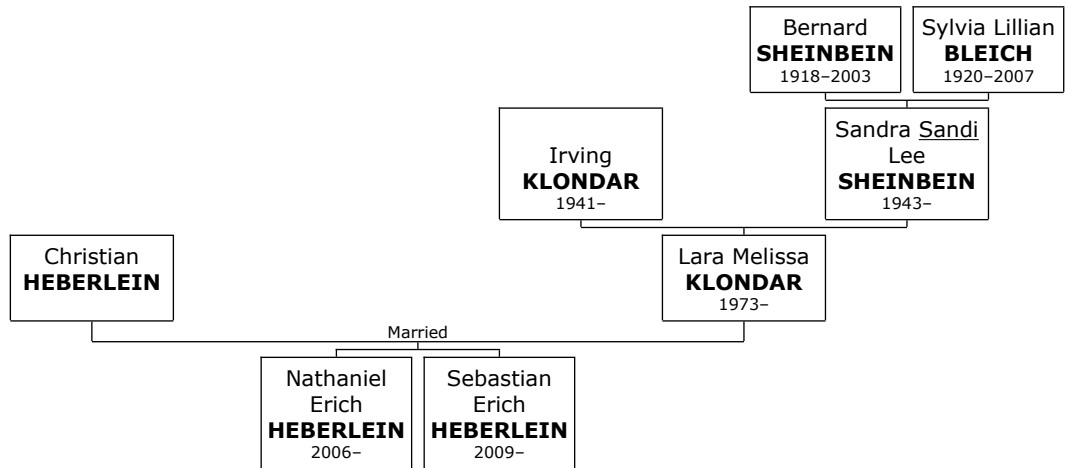

Family of Lara KLONDAR and Christian HEBERLEIN

58. Lara Melissa KLONDAR was born on Sunday, October 14, 1973, in