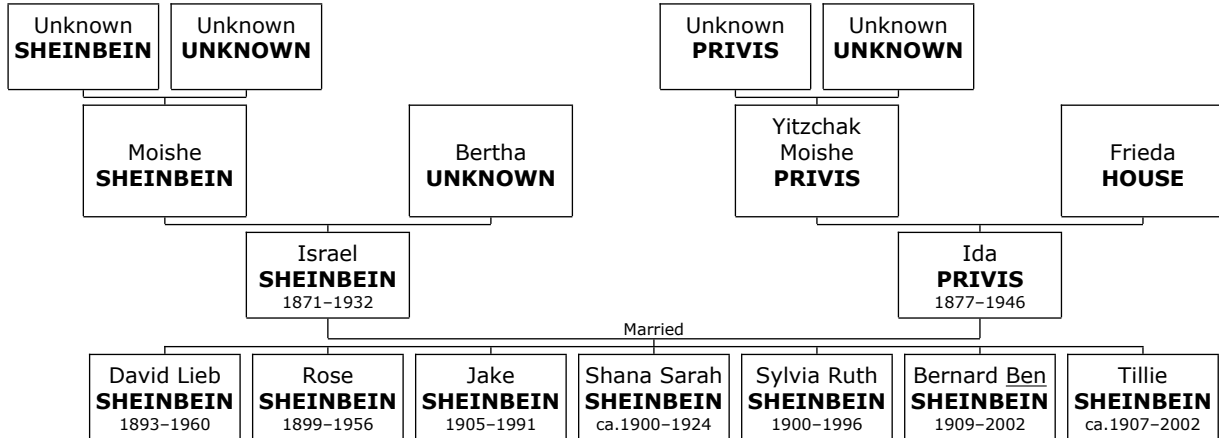

Family of the Starting Person

Family of Moische SHEINBEIN and Bertha UNKNOWN

1. **Moische SHEINBEIN** was born in Osova, Rivne, Ukraine. He is also known as **Morris**. He is the son of Unknown SHEINBEIN and Unknown UNKNOWN.

He married **Bertha UNKNOWN**. They have three sons.

Sons of Moische SHEINBEIN and Bertha UNKNOWN:

- + 2 m I. **Israel SHEINBEIN** was born in Osova in 1871. He died in St Louis, St Louis, Missouri, USA, on June 12, 1932, at the age of 61.
- m II. **David SHEINBEIN** was born in Osova.
- m III. **Unknown Son SHEINBEIN** was born in Osova.

Families of his Descendants

1st Generation

Family of Israel SHEINBEIN and Ida PRIVIS

2. **Israel SHEINBEIN** was born in 1871 in Osova, Rivne, Ukraine. He was the son of Moishe SHEINBEIN (1) and Bertha UNKNOWN. Israel died in St Louis, St Louis, Missouri, USA, on June 12, 1932, at the age of 61.