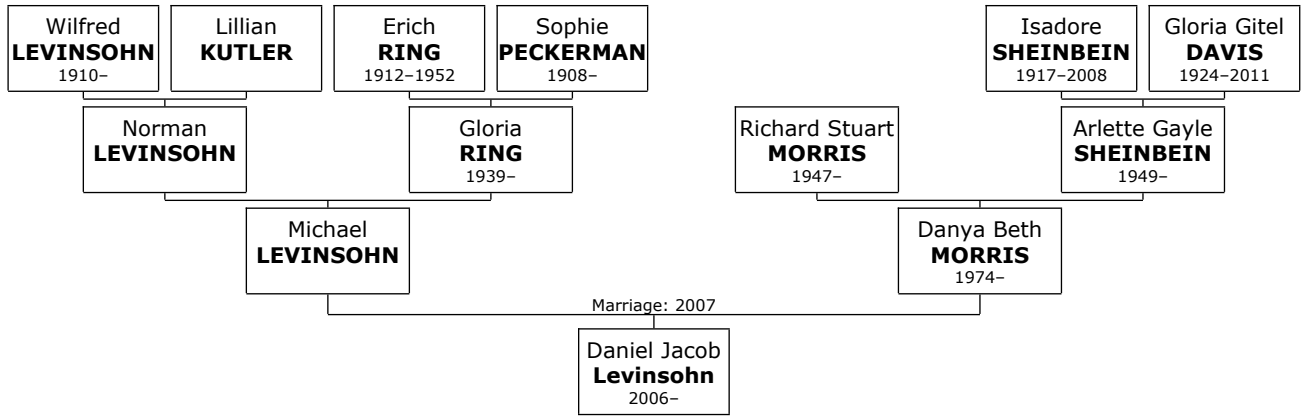

Family of Danya MORRIS and Michael LEVINSOHN

54. Danya Beth MORRIS was born on Sunday, May 19, 1974, in North Bergen, Hudson, New Jersey, USA. She is also known as **Danya WEINSTOCK**. She is the daughter of Richard Stuart MORRIS and Arlette Gayle SHEINBEIN (28).

Danya Beth married **Michael LEVINSOHN** on Saturday, May 19, 2007, in Atlanta, GA - religious ceremony. They have one son. He is the son of Norman LEVINSOHN and Gloria RING.

Son of Danya Beth MORRIS and Michael LEVINSOHN:

- m I. **Daniel Jacob Levinsohn** was born in Chicago, Cook, Illinois, USA, on November 23, 2006.