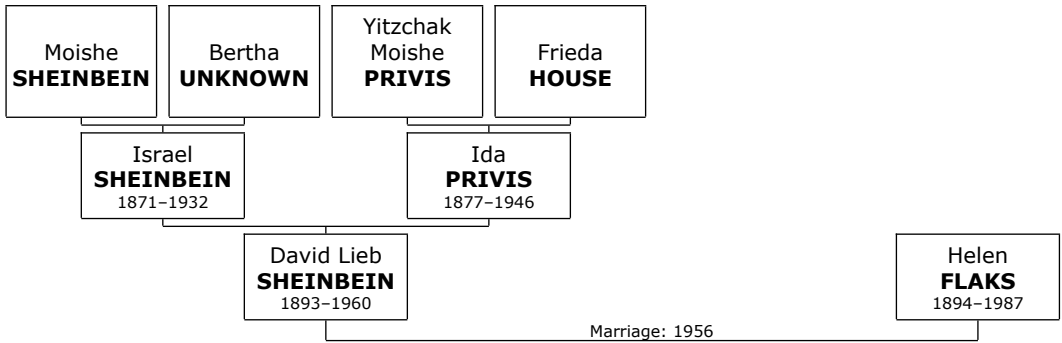

- + 11 m III. **Jacob Jack SHEINBEIN** was born in St Louis, St Louis, Missouri, on February 13, 1921. He was also known as **Jack**. Jack died in Pompano Beach, Broward, Florida, on November 7, 1999, at the age of 78.
- + 12 m IV. **Harry SHEINBEIN** was born in St Louis on February 13, 1921. He died in St Louis on December 23, 2003, at the age of 82.
- + 13 m V. **Milton SHEINBEIN** was born in St Louis on September 1, 1924. He died in Los Angeles, Los Angeles, California, on December 7, 2012, at the age of 88.

Family of David SHEINBEIN and Helen FLAKS

Here are the details about **David Lieb SHEINBEIN's** second marriage with Helen FLAKS. You can read more about David Lieb on page 17.

At the age of 62, David Lieb SHEINBEIN married **Helen FLAKS** on Tuesday, March 13, 1956, when she was 62 years old. Helen FLAKS was born on Tuesday, March 13, 1894. Helen reached 93 years of age and died in St Louis, St Louis, Missouri, USA, on March 17, 1987.