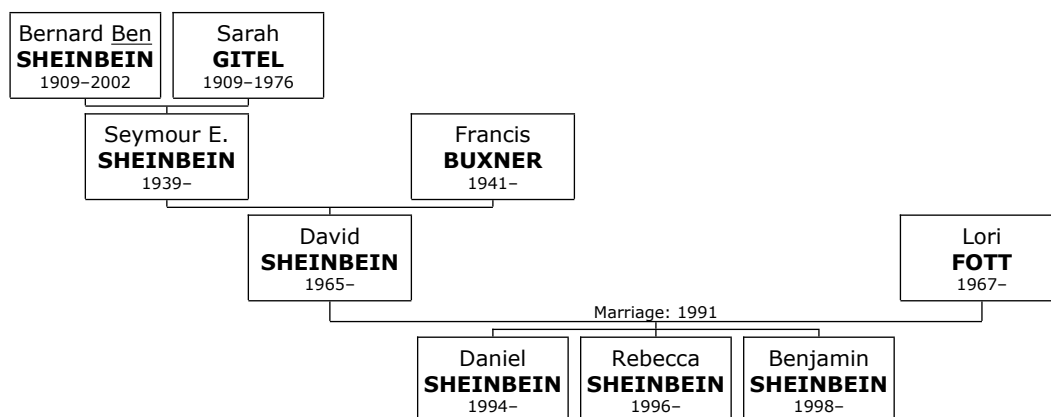

Louis, St Louis, Missouri, USA. She is the daughter of Seymour E. SHEINBEIN (21) and Francis BUXNER.

At the age of 19, Debbie married **Marc VOGEL** on Sunday, January 9, 1983, when he was 21 years old. They have two children. Marc VOGEL was born in San Diego, San Diego, California, on Wednesday, July 19, 1961.

Children of Debbie SHEINBEIN and Marc VOGEL:

- m I. **Joshua Michael VOGEL** was born in San Diego on April 9, 1984.
- f II. **Sara Ashley VOGEL** was born in San Diego on May 25, 1988.

Family of David SHEINBEIN and Lori FOTT

43. David SHEINBEIN was born on Saturday, May 15, 1965, in St Louis, St Louis, Missouri, USA. He is the son of Seymour E. SHEINBEIN (21) and Francis BUXNER.

At the age of 26, David married **Lori FOTT** on Monday, August 5, 1991, when she was 23 years old. They have three children. Lori FOTT was born in St Louis on Monday, August 28, 1967.

Children of David SHEINBEIN and Lori FOTT:

- m I. **Daniel SHEINBEIN** was born on April 7, 1994.
- f II. **Rebecca SHEINBEIN** was born on April 6, 1996.
- m III. **Benjamin SHEINBEIN** was born on August 5, 1998.