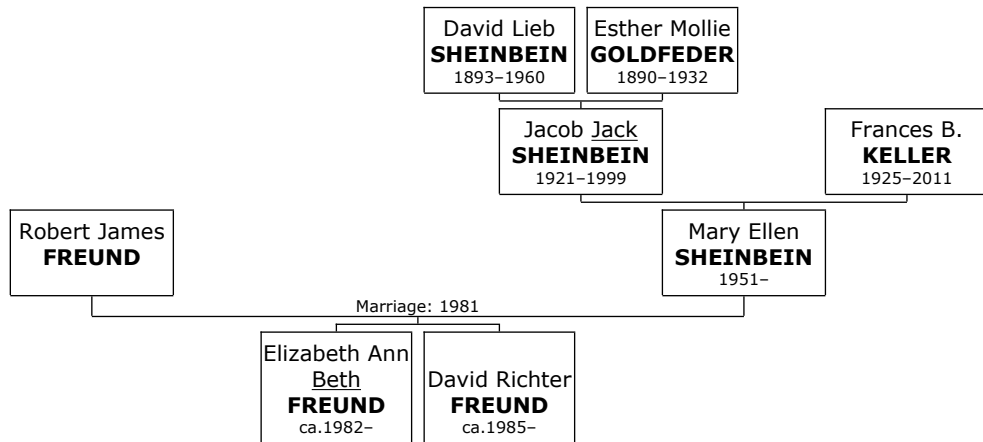

Family of Mary SHEINBEIN and Robert FREUND

31. Mary Ellen SHEINBEIN was born on Friday, July 6, 1951, in St Louis, St Louis, Missouri, USA. She is the daughter of Jacob