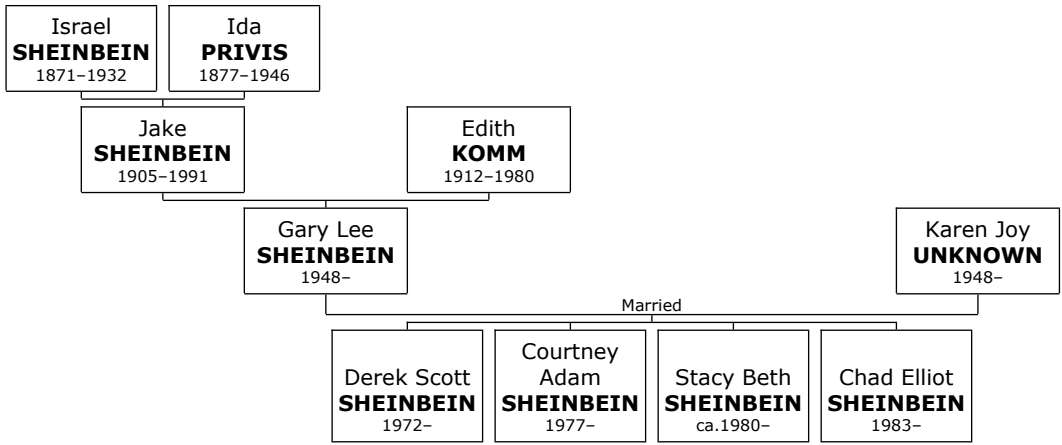

Family of Gary SHEINBEIN and Karen UNKNOWN