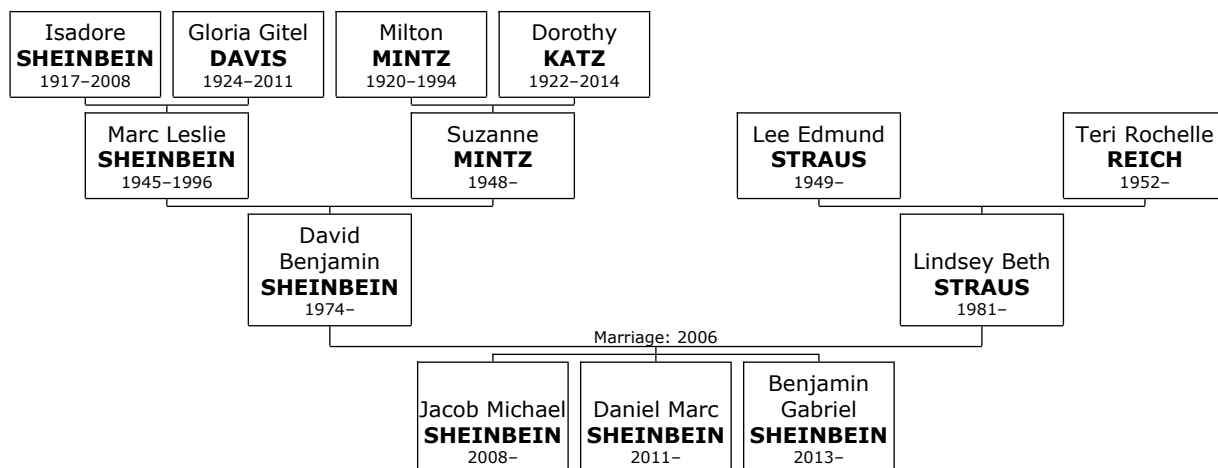

Family of David SHEINBEIN and Lindsey STRAUS

53. David Benjamin SHEINBEIN was born on Friday, August 16, 1974, in Dallas, TX. He is the son of Marc Leslie SHEINBEIN (26) and Suzanne MINTZ.

At the age of 31, David Benjamin married **Lindsey Beth STRAUS** on Saturday, March 11, 2006, in Houston, Harris, Texas, USA, when she was 24 years old. They have three sons. Lindsey Beth STRAUS was born in Houston on Sunday, June 7, 1981. She is the daughter of Lee Edmund STRAUS and Teri Rochelle REICH.

Sons of David Benjamin SHEINBEIN and Lindsey Beth STRAUS:

- m I. **Jacob Michael SHEINBEIN** was born in Houston on August 20, 2008.
- m II. **Daniel Marc SHEINBEIN** was born in Houston on January 31, 2011.
- m III. **Benjamin Gabriel SHEINBEIN** was born in Houston on October 4, 2013.