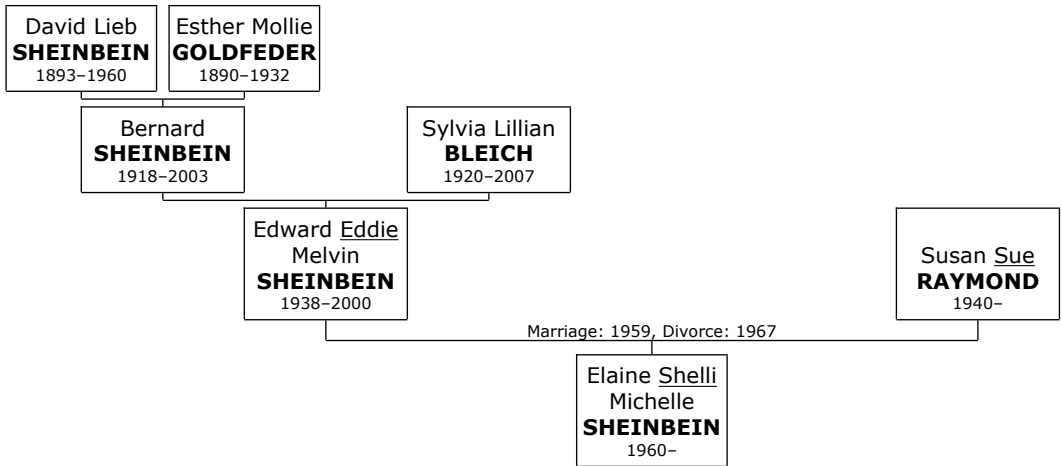

Family of Eddie SHEINBEIN and Sue RAYMOND

Here are the details about **Edward Eddie Melvin SHEINBEIN's** first marriage with Susan Sue RAYMOND. You can read more about Eddie on page 41.

Edward Eddie Melvin SHEINBEIN married **Susan Sue RAYMOND** in November 1959. They were divorced in 1967. They have one daughter. Susan Sue RAYMOND was born in St Louis on Monday, July 22, 1940. She is also known as **Sue**.

Daughter of Edward Eddie Melvin SHEINBEIN and Susan Sue RAYMOND:

- f I. **Elaine Shelli Michelle SHEINBEIN** was born in Miami, Dade, Florida, on March 28, 1960. She is also known as **Shelli**.