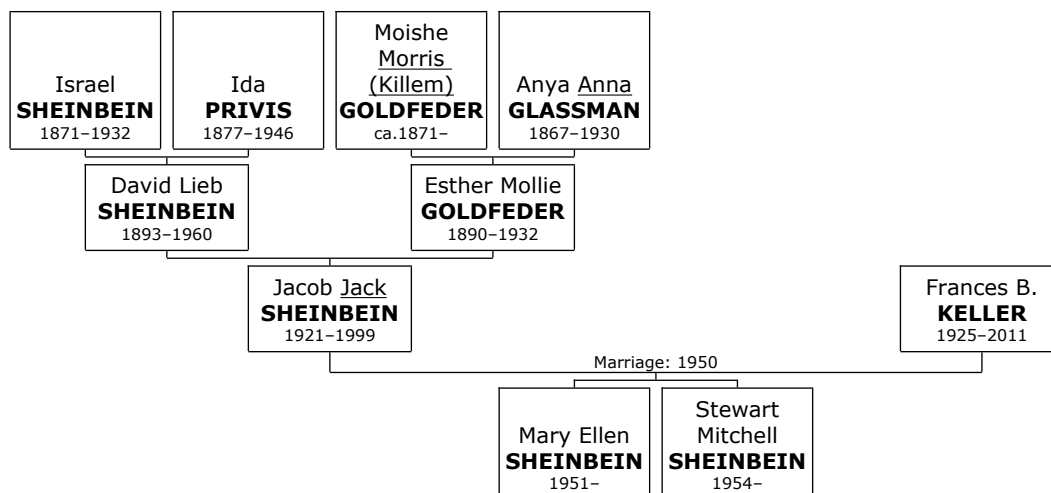

Family of Jack SHEINBEIN and Frances KELLER

1. **11. Jacob Jack SHEINBEIN** was born on Sunday, February 13, 1921, in St Louis, St Louis, Missouri, USA. He was also known as **Jack**. He was the son of David Lieb SHEINBEIN (3) and Esther Mollie GOLDFEDER. Jack died in Pompano Beach, Broward, Florida, on November 7, 1999, at the age of 78. He was buried in St. Louis, MO, on November 10, 1999.

At the age of 29, Jack married **Frances B. KELLER** on Sunday, March 12, 1950, in St Louis, St Louis, Missouri, USA, when she was 24 years old. They had two children. Frances B. KELLER was born in St Louis on Wednesday, June 24, 1925. Frances B. reached 85 years of age and died in St Louis on June 5, 2011.

Children of Jacob Jack SHEINBEIN and Frances B. KELLER:

- + 31 f I. **Mary Ellen SHEINBEIN** was born in St Louis on July 6, 1951.
- + 32 m II. **Stewart Mitchell SHEINBEIN** was born in St. Louis, MO, on April 23, 1954.