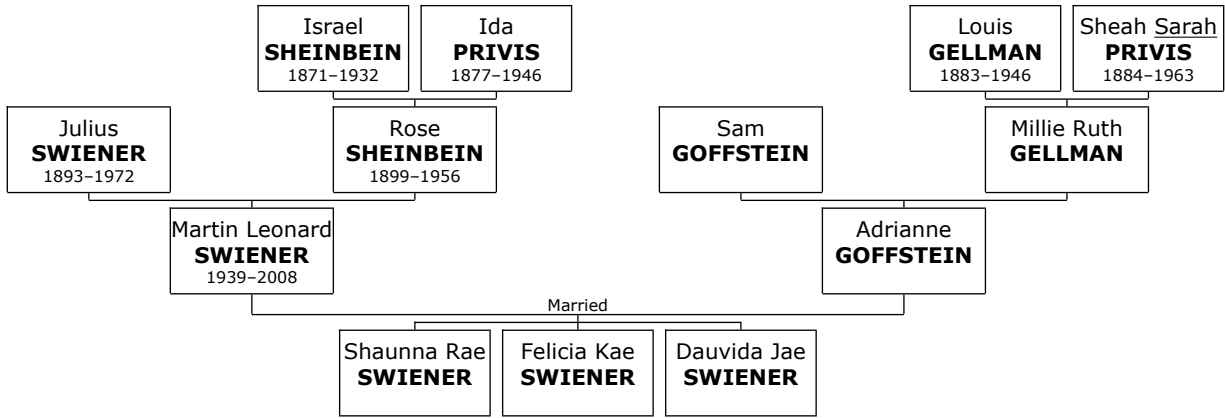

Family of Martin SWIENER and Adrienne GOFFSTEIN

14. Martin Leonard SWIENER was born on Monday, January 23, 1939. He was the son of Julius SWIENER and Rose SHEINBEIN (4). Martin Leonard died on December 6, 2008, at the age of 69.

He married **Adrienne GOFFSTEIN**. They have three daughters. She is the daughter of Sam GOFFSTEIN and Millie Ruth GELLMAN.

Daughters of Martin Leonard SWIENER and Adrienne GOFFSTEIN:

- + 36 f I. **Shaunna Rae SWIENER.**
- + 37 f II. **Felicia Kae SWIENER.**
- + 38 f III. **Dauvida Jae SWIENER.**

Figure 1: Martin Leonard Swiener