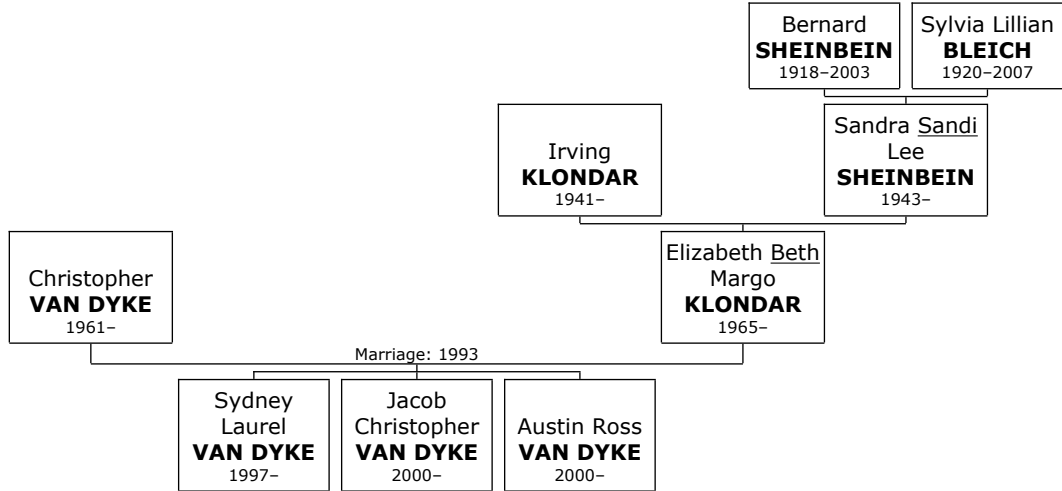

of Ellis SHAFFER and Nancy UNKNOWN.

Children of Ilana Joy MORRIS and Martin Leland SHAFFER:

- f I. **Elyse Leah SHAFFER** was born in Chicago, Cook, Illinois, on October 11, 2006.
- m II. **Gabriel Isaac SHAFFER** was born in Chicago on December 2, 2010.

Family of Beth KLONDAR and Christopher VAN DYKE

56. Elizabeth Beth Margo KLONDAR was born on Thursday, September 30, 1965, in Miami Beach, Dade, Florida, USA. She is also known as **Beth**. She is the daughter of Irving KLONDAR and Sandra Sandi Lee SHEINBEIN (30).

At the age of 27, Beth married **Christopher VAN DYKE** on Sunday, September 5, 1993, when he was 31 years old. They have three children. Christopher VAN DYKE was born in Chevy Chase, Montgomery, Maryland, on Tuesday, December 12, 1961.

Children of Elizabeth Beth Margo KLONDAR and Christopher VAN DYKE:

- f I. **Sydney Laurel VAN DYKE** was born on February 17, 1997.
- m II. **Jacob Christopher VAN DYKE** was born on July 11, 2000.
- m III. **Austin Ross VAN DYKE** was born on July 11, 2000.