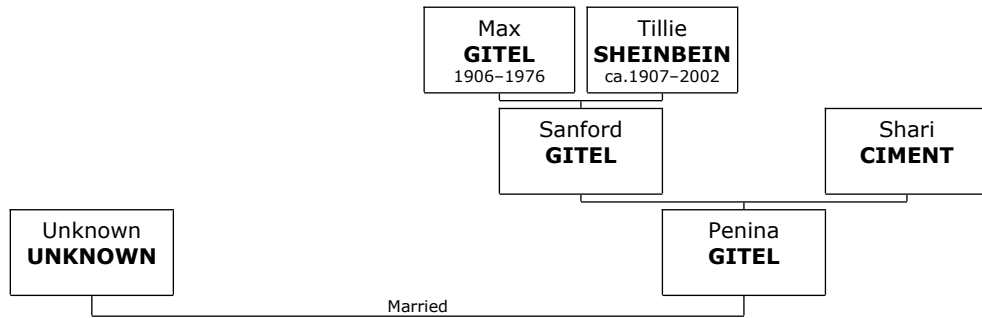

Family of Penina GITEL and Unknown UNKNOWN

49. Penina GITEL. She is the daughter of Sanford GITEL (25) and Shari CIMENT.

She married **Unknown UNKNOWN**.