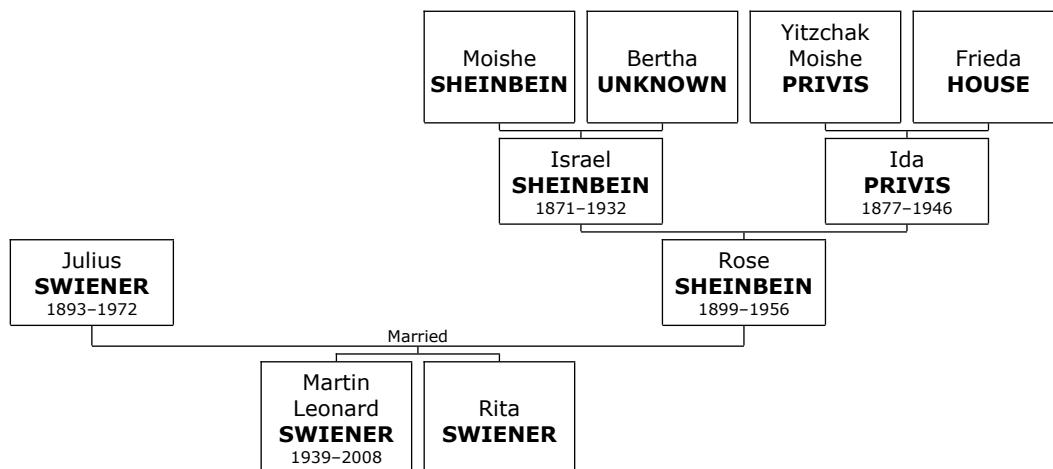

- + 11 m III. **Jacob Jack SHEINBEIN** was born in St Louis, St Louis, Missouri, on February 13, 1921. He was also known as **Jack**. Jack died in Pompano Beach, Broward, Florida, on November 7, 1999, at the age of 78.
- + 12 m IV. **Harry SHEINBEIN** was born in St Louis on February 13, 1921. He died in St Louis on December 23, 2003, at the age of 82.
- + 13 m V. **Milton SHEINBEIN** was born in St Louis on September 1, 1924. He died in Los Angeles, Los Angeles, California, on December 7, 2012, at the age of 88.

Family of David SHEINBEIN and Helen FLAKS

Here are the details about **David Lieb SHEINBEIN's** second marriage with Helen FLAKS. You can read more about David Lieb on page 17.

At the age of 62, David Lieb SHEINBEIN married **Helen FLAKS** on Tuesday, March 13, 1956, when she was 62 years old. Helen FLAKS was born on Tuesday, March 13, 1894. Helen reached 93 years of age and died in St Louis, St Louis, Missouri, USA, on March 17, 1987.

Family of David SHEINBEIN and Fanny KUSHNER

Here are the details about **David Lieb SHEINBEIN's** third marriage with Fanny KUSHNER. You can read more about David Lieb on page 17.

David Lieb SHEINBEIN married **Fanny KUSHNER**. Fanny KUSHNER was born in Russia on Sunday, August 12, 1894. Fanny reached 60 years of age and died in St Louis, St Louis, Missouri, USA, on June 21, 1955. She was the daughter of Moisha KUSHNER.

Family of Rose SHEINBEIN and Julius SWIENER

4. **Rose SHEINBEIN** was born on Tuesday, March 21, 1899, in Kolki, Khmelnytsky, Ukraine. She was the daughter of Israel SHEINBEIN (2) and Ida PRIVIS. Rose died in St Louis, St Louis, Missouri, USA, on July 21, 1956, at the age of 57.