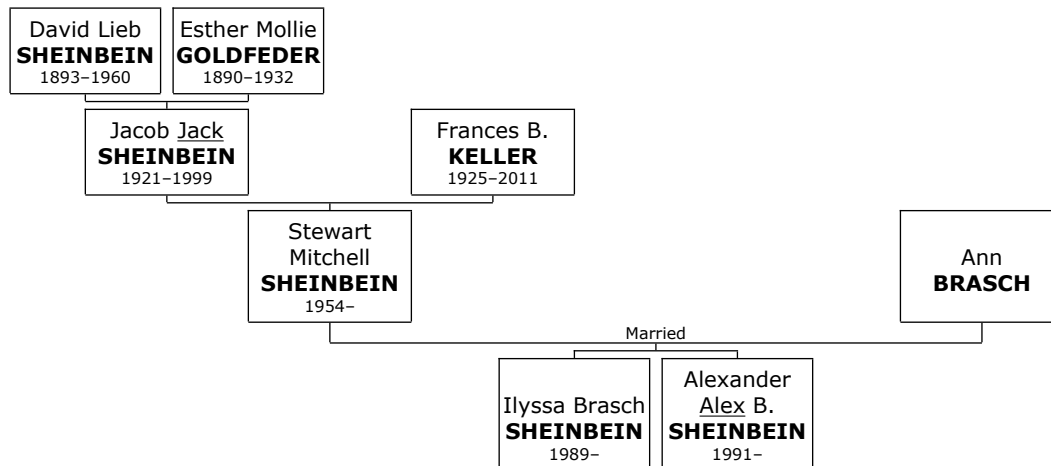

SHEINBEIN (11) and Frances B. KELLER.

Mary Ellen married **Robert James FREUND** on Sunday, December 27, 1981, in St. Louis, MO. They have two children.

Children of Mary Ellen SHEINBEIN and Robert James FREUND:

- f I. **Elizabeth Ann Beth FREUND** was born about 1982.
- m II. **David Richter FREUND** was born about 1985.

Family of Stewart SHEINBEIN and Ann BRASCH