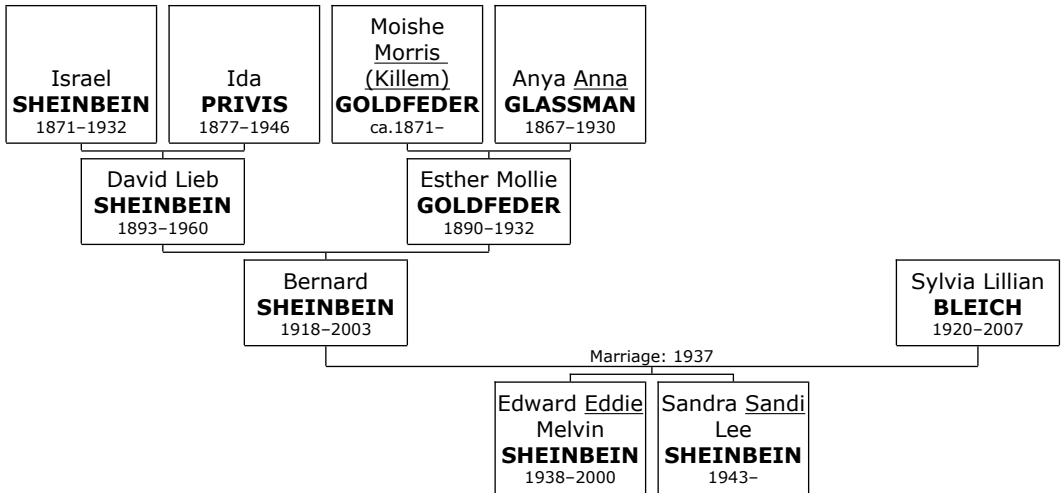

Family of Bernard SHEINBEIN and Sylvia BLEICH

10. Bernard SHEINBEIN was born on Tuesday, June 4, 1918, in Milan, Monroe, Michigan, USA. He was the son of David Lieb SHEINBEIN (3) and Esther Mollie GOLDFEDER. Bernard died in Miami, Dade, Florida, on November 18, 2003, at the age of 85.

At the age of 19, Bernard married **Sylvia Lillian BLEICH** on Sunday, November 14, 1937, in St Louis, St Louis, Missouri, when she was 17 years old. They had two children. Sylvia Lillian BLEICH was born in St Louis on Saturday, August 7, 1920. Sylvia Lillian reached 86 years of age and died in Miami, Dade, Florida, on August 1, 2007.

Children of Bernard SHEINBEIN and Sylvia Lillian BLEICH:

- + 29 m I. **Edward Eddie Melvin SHEINBEIN** was born in St Louis on August 20, 1938. He was also known as **Eddie**. Eddie died in Broward, Florida, on March 19, 2000, at the age of 61.
- + 30 f II. **Sandra Sandi Lee SHEINBEIN** was born in St Louis on December 3, 1943. She is also known as **Sandi**.