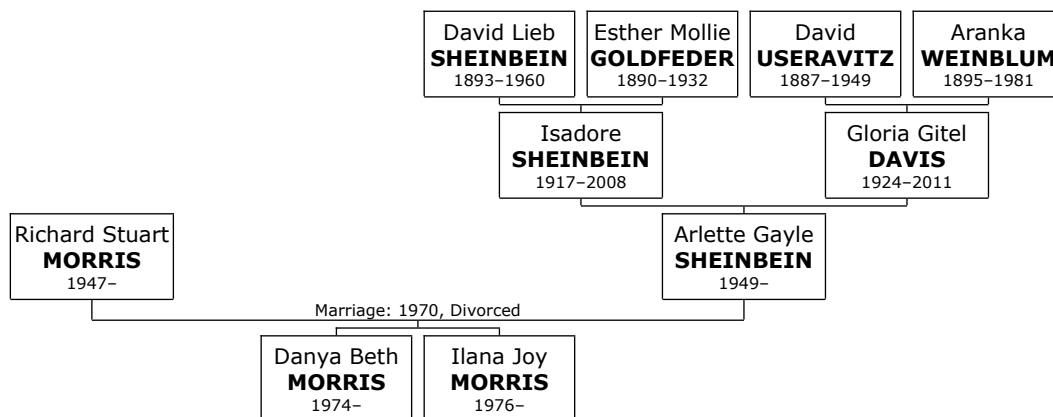

SHEINBEIN (9) and Gloria Gitel DAVIS.

At the age of 34, Fred Elliot married **Judy Sharon SCHWARTZ** on Friday, December 31, 1982, in San Diego, San Diego, California, when she was 31 years old. They have one son. Judy Sharon SCHWARTZ was born in San Diego on Saturday, June 9, 1951. She is the daughter of Jerome SCHWARTZ and Sylvia WALOVITZ.

Son of Fred Elliot SHEINBEIN and Judy Sharon SCHWARTZ:

- m I. **Aaron Michael SHEINBEIN** was born in Reno, Washoe, Nevada, on September 19, 1983.

Arlette SHEINBEIN

28. Arlette Gayle SHEINBEIN was born on Tuesday, September 13, 1949, in Oklahoma City, Oklahoma, Oklahoma, USA. She is the daughter of Isadore SHEINBEIN (9) and Gloria Gitel DAVIS.

Marriages with Richard Stuart MORRIS, Mort WEINSTOCK (Page 40) and Douglas BERLIN (Page 41) are known.

Family of Arlette SHEINBEIN and Richard MORRIS

Here are the details about **Arlette Gayle SHEINBEIN's** first marriage with Richard Stuart MORRIS. You can read more about Arlette Gayle on page 39.

Arlette Gayle SHEINBEIN married **Richard Stuart MORRIS** in August 1970 in Oklahoma City. They are divorced. They have two daughters. Richard Stuart MORRIS was born in New Jersey in December 1947. He is also known as **Rich**.

Daughters of Arlette Gayle SHEINBEIN and Richard Stuart MORRIS:

- + 54 f I. **Danya Beth MORRIS** was born in North Bergen, Hudson, New Jersey, on May 19, 1974. She is also known as **Danya**