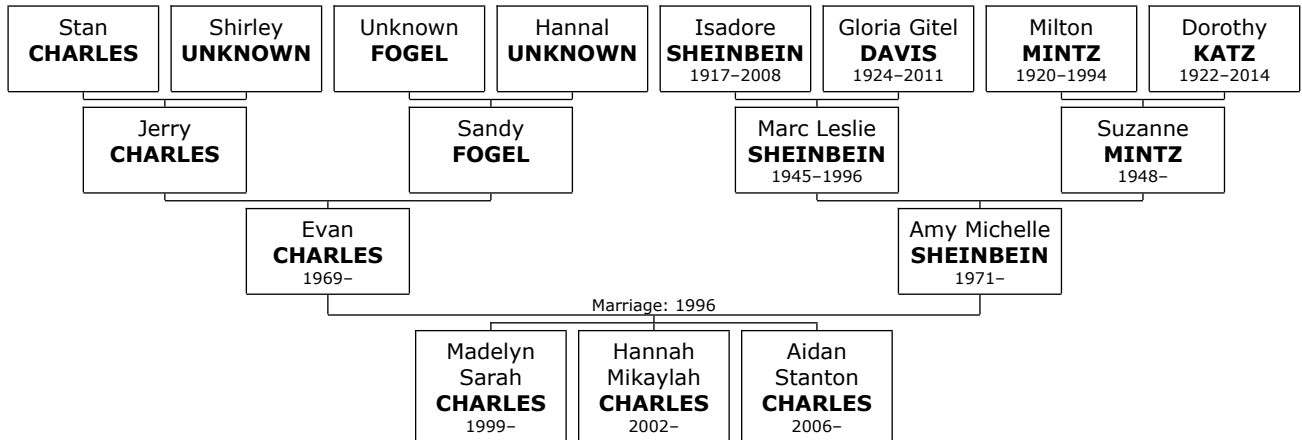

5th Generation

Family of Amy SHEINBEIN and Evan CHARLES

52. Amy Michelle SHEINBEIN was born on Friday, February 5, 1971, in Knoxville, Knox, Tennessee, USA. She is the daughter of Marc Leslie SHEINBEIN (26) and Suzanne MINTZ.

At the age of 25, Amy Michelle married **Evan CHARLES** on Saturday, June 29, 1996, in Dallas, TX, when he was 26 years old. They have three children. Evan CHARLES was born on Wednesday, September 24, 1969. He is the son of Jerry CHARLES and Sandy FOGEL.

Children of Amy Michelle SHEINBEIN and Evan CHARLES:

- f I. **Madelyn Sarah CHARLES** was born in Houston, Harris, Texas, USA, on January 8, 1999.
- f II. **Hannah Mikaylah CHARLES** was born in Houston on December 3, 2002.
- m III. **Aidan Stanton CHARLES** was born in Houston on January 25, 2006.