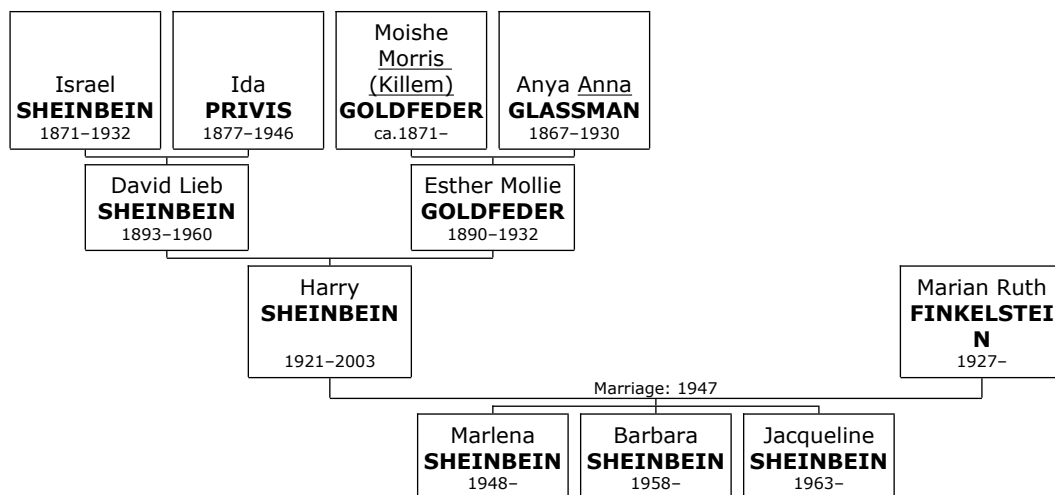

Family of Harry SHEINBEIN and Marian FINKELSTEIN

1. **12. Harry SHEINBEIN** was born on Sunday, February 13, 1921, in St Louis, St Louis, Missouri, USA. He was the son of David Lieb SHEINBEIN (3) and Esther Mollie GOLDFEDER. Harry died in St Louis on December 23, 2003, at the age of 82.

At the age of 26, Harry married **Marian Ruth FINKELSTEIN** on Sunday, June 22, 1947, in St Louis when she was 19 years old. They have three daughters. Marian Ruth FINKELSTEIN was born in St Louis on Sunday, November 6, 1927.

Daughters of Harry SHEINBEIN and Marian Ruth FINKELSTEIN:

- f I. **Marlena SHEINBEIN** was born in St Louis on March 14, 1948.
- f II. **Barbara SHEINBEIN** was born in St Louis on April 6, 1958.
- f III. **Jacqueline SHEINBEIN** was born in St Louis on November 22, 1963. She is also known as **Jackie**.