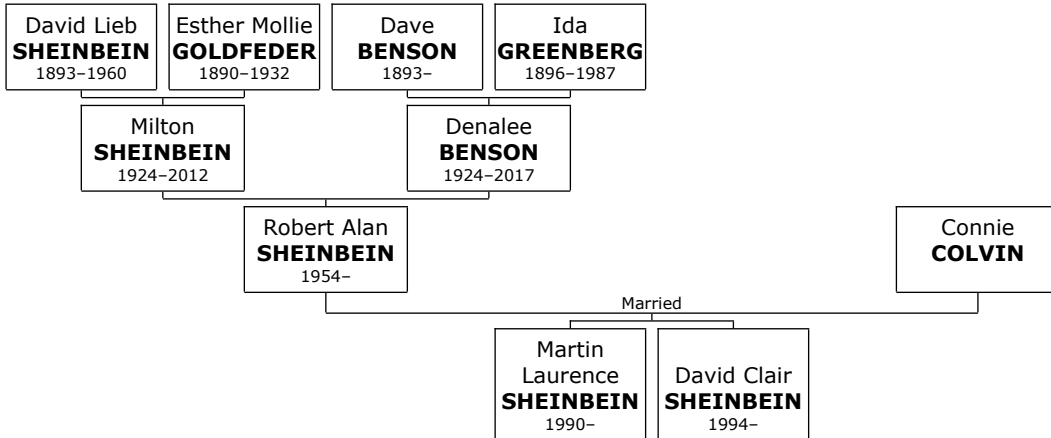

33. Roger Brock SHEINBEIN was born on Saturday, October 1, 1949, in Fort Worth, Tarrant, Texas, USA. He is the son of Milton SHEINBEIN (13) and Denalee BENSON.

Roger Brock married **Sarah DeGuzman** on Saturday, August 21, 2010, in Los Angeles, Los Angeles, California.

Family of Robert SHEINBEIN and Connie COLVIN

34. Robert Alan SHEINBEIN was born on Tuesday, July 6, 1954, in Los Angeles, Los Angeles, California, USA. He is also known as **Bob**. He is the son of Milton SHEINBEIN (13) and Denalee BENSON.

He married **Connie COLVIN**. They have two sons.

Sons of Robert Alan SHEINBEIN and Connie COLVIN:

- m I. **Martin Laurence SHEINBEIN** was born in Los Angeles on March 19, 1990.
- m II. **David Clair SHEINBEIN** was born in Los Angeles on September 25, 1994.