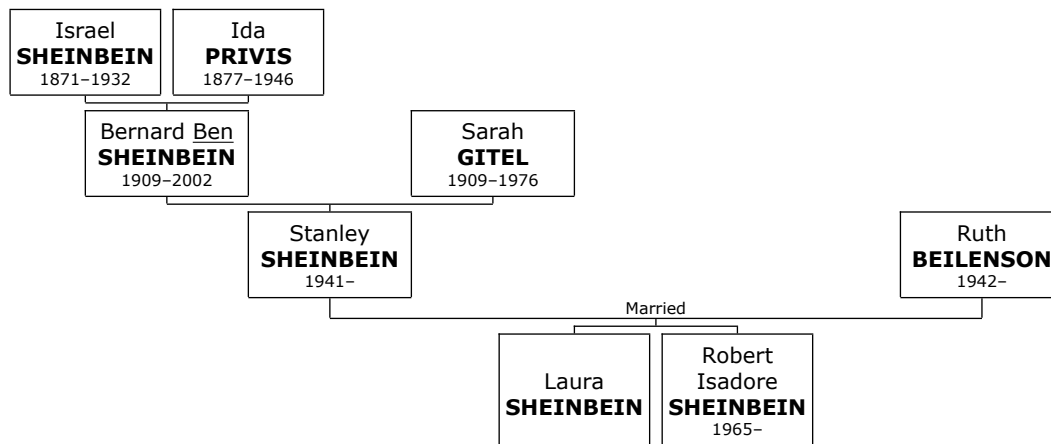

m III. **Jeffrey SHEINBEIN** was born in St Louis on March 9, 1971.

Family of Stanley SHEINBEIN and Ruth BEILENSON

22. **Stanley SHEINBEIN** was born on Tuesday, January 7, 1941, in St Louis, St Louis, Missouri, USA. He is the son of Bernard Ben SHEINBEIN (7) and Sarah GITEL.

He married **Ruth BEILENSON**. They have two children. Ruth BEILENSON was born in November 1942.

Children of Stanley SHEINBEIN and Ruth BEILENSON:

- f I. **Laura SHEINBEIN** was born in St Louis.
- + 44 m II. **Robert Isadore SHEINBEIN** was born on July 16, 1965.