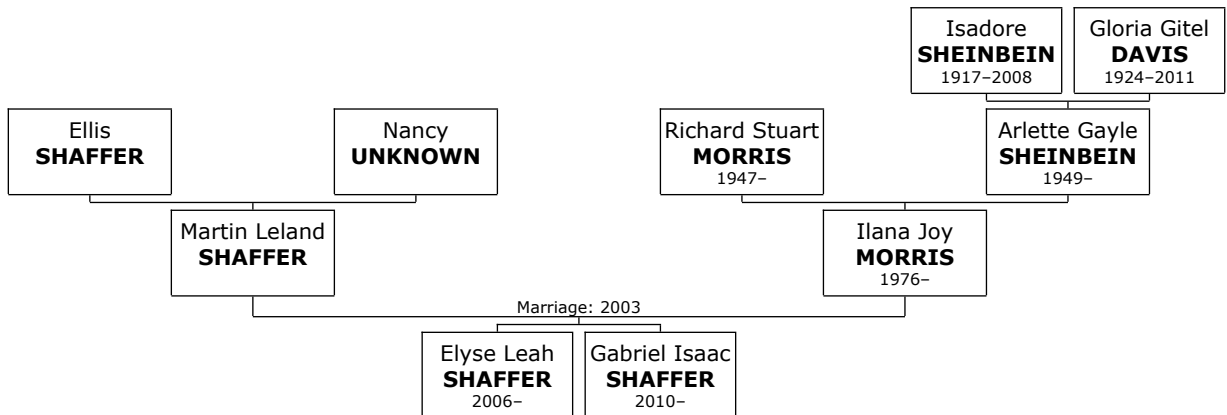

Family of Ilana MORRIS and Martin SHAFFER

55. Ilana Joy MORRIS was born on Tuesday, October 19, 1976, in Dallas, TX. She is also known as **Ilana WEINSTOCK**. She is the daughter of Richard Stuart MORRIS and Arlette Gayle SHEINBEIN (28).

Ilana Joy married **Martin Leland SHAFFER** on Saturday, April 26, 2003, in Atlanta, De Kalb, Georgia, USA. They have two children. He is the son