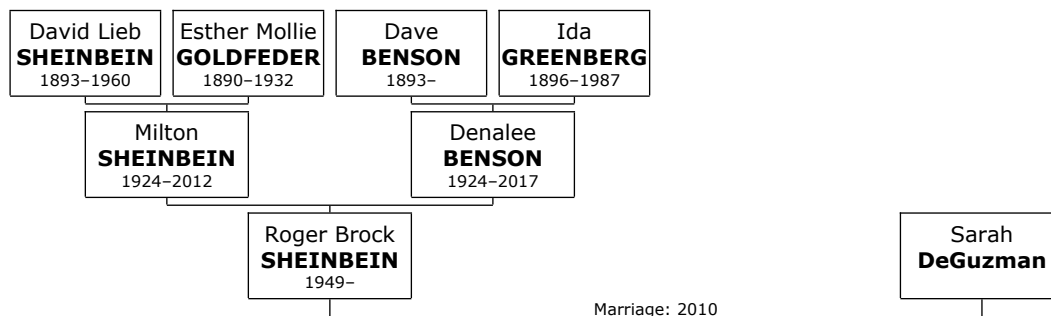

Family of Roger SHEINBEIN and Sarah DeGuzman