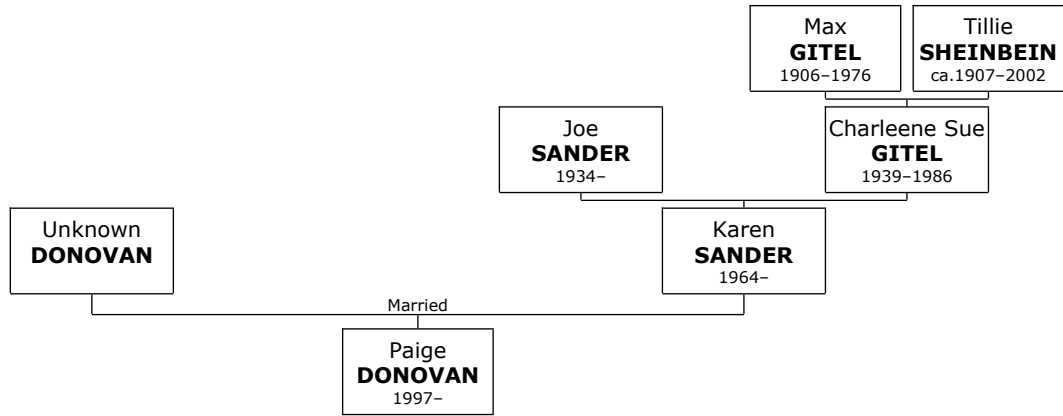

Family of Karen SANDER and Unknown DONOVAN

48. Karen SANDER was born on Thursday, March 5, 1964. She is the daughter of Joe SANDER and Charleene Sue GITEL (24).

She married **Unknown DONOVAN**. They have one daughter.

Daughter of Karen SANDER and Unknown DONOVAN:

- f I. **Paige DONOVAN** was born on May 1, 1997.