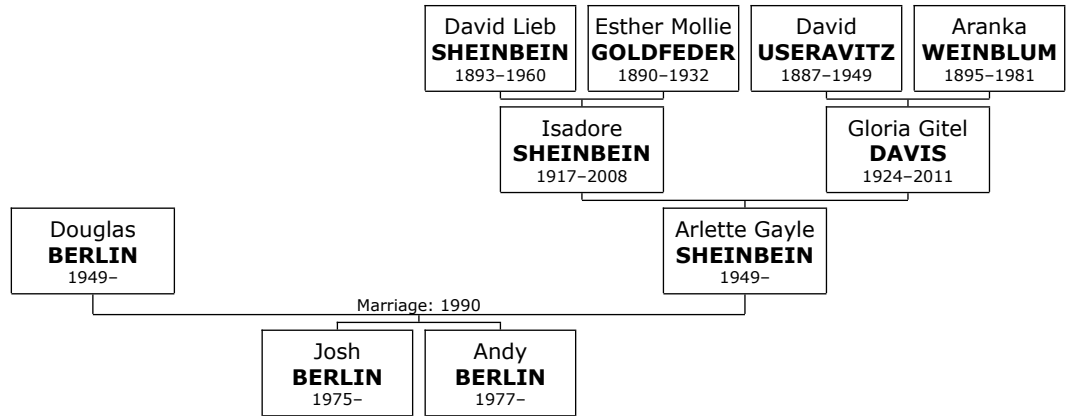

Family of Arlette SHEINBEIN and Douglas BERLIN

Here are the details about **Arlette Gayle SHEINBEIN's** third marriage with Douglas BERLIN. You can read more about Arlette Gayle on page 39.

At the age of 40, Arlette Gayle SHEINBEIN married **Douglas BERLIN** on Sunday, September 9, 1990, in Atlanta, De Kalb, Georgia, when he was 41 years old. They have two sons. Douglas BERLIN was born in Richmond, Virginia, on Saturday, February 19, 1949. He is also known as **Doug**.

Sons of Arlette Gayle SHEINBEIN and Douglas BERLIN:

- m I. **Josh BERLIN** was born on September 10, 1975. Arlette Gayle SHEINBEIN is his stepmother.
- m II. **Andy BERLIN** was born on October 12, 1977. Arlette Gayle SHEINBEIN is his stepmother.

Eddie SHEINBEIN

29. Edward Eddie Melvin SHEINBEIN was born on Saturday, August 20, 1938, in St Louis, St Louis, Missouri, USA. He was also known as **Eddie**. He was the son of Bernard SHEINBEIN (10) and Sylvia Lillian BLEICH. Eddie died in Broward, Florida, on March 19, 2000, at the age of 61.

Marriages with Susan Sue RAYMOND and Francine Unknown (Page 42) are known.