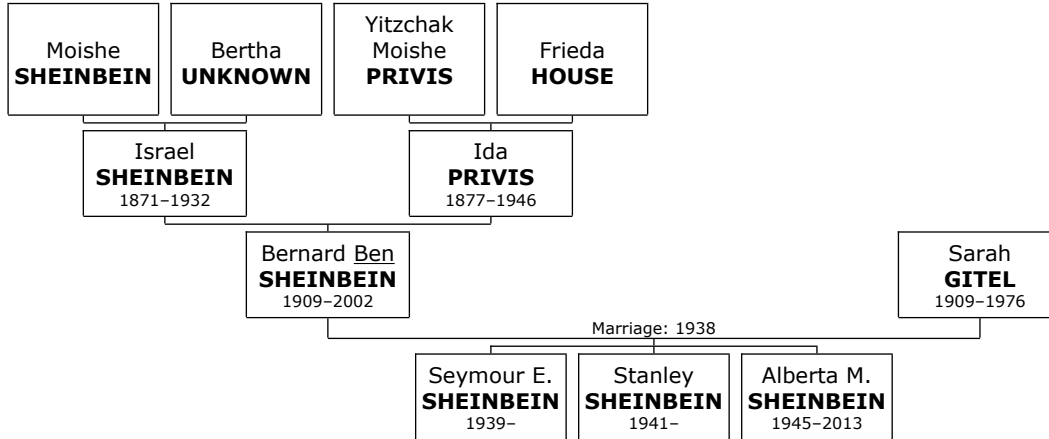

Khmelnysky, Ukraine. She was the daughter of Israel SHEINBEIN (2) and Ida PRIVIS. Sylvia Ruth died in St. Louis, MO, on November 14, 1996, at the age of 96.

She married **Burton Ben Burt BIERMAN**. They had two daughters. Burton Ben Burt BIERMAN was born on Tuesday, February 24, 1885. He was also known as **Bert**. Ben Burt reached 94 years of age and died in St Louis, St Louis, Missouri, USA, in December 1979.

Daughters of Sylvia Ruth SHEINBEIN and Burton Ben Burt BIERMAN:

- + 19 f I. **Shirley Sue BIERMAN** was born in 1934.
- + 20 f II. **Pearl Ruth BIERMAN** was born on September 14, 1936. She died in Pacific Palisades, Los Angeles, California, on February 16, 2009, at the age of 72.

Family of Ben SHEINBEIN and Sarah GITEL

7. Bernard Ben SHEINBEIN was born on Friday, July 23, 1909, in Kolki, Khmelnysky, Ukraine. He was the son of Israel SHEINBEIN (2) and Ida PRIVIS. Ben died in Boca Raton, Palm Beach, Florida, USA, on April 3, 2002, at the age of 92.

At the age of 28, Ben married **Sarah GITEL** on Sunday, March 20, 1938, in St Louis, St Louis, Missouri, when she was 28 years old. They had three children. Sarah GITEL was born on Saturday, December 25, 1909. Sarah reached 66 years of age and died in St Louis on October 17, 1976.

Children of Bernard Ben SHEINBEIN and Sarah GITEL:

- + 21 m I. **Seymour E. SHEINBEIN** was born in St Louis on March 14, 1939.
- + 22 m II. **Stanley SHEINBEIN** was born in St Louis on January 7, 1941.
- + 23 f III. **Alberta M. SHEINBEIN** was born in St Louis on May 22, 1945. She died in Florida on May 14, 2013, at the age of