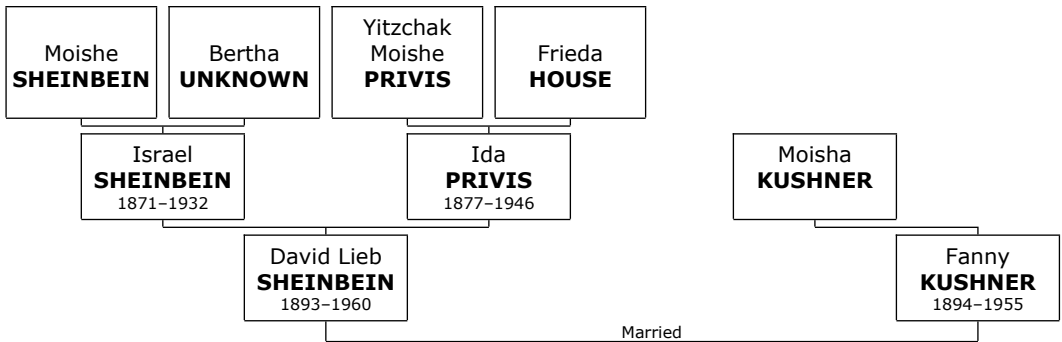

Family of David SHEINBEIN and Fanny KUSHNER

Here are the details about **David Lieb SHEINBEIN's** third marriage with Fanny KUSHNER. You can read more about David Lieb on page 17.