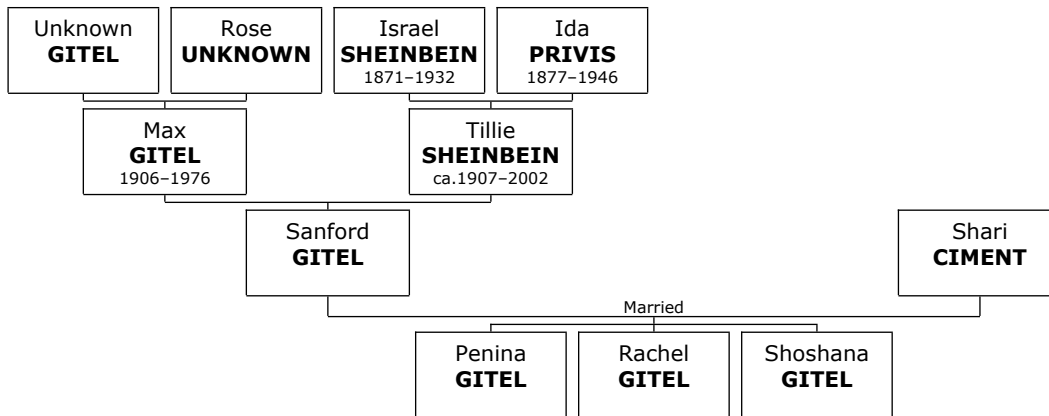

Family of Sanford GITEL and Shari CIMENT

1. **25. Sanford GITEL.** He is the son of Max GITEL and Tillie SHEINBEIN (8).
   Sanford married **Shari CIMENT**. They have three daughters.

Daughters of Sanford GITEL and Shari CIMENT:

- + 49 f I. **Penina GITEL.**
- + 50 f II. **Rachel GITEL.**
- + 51 f III. **Shoshana GITEL.**