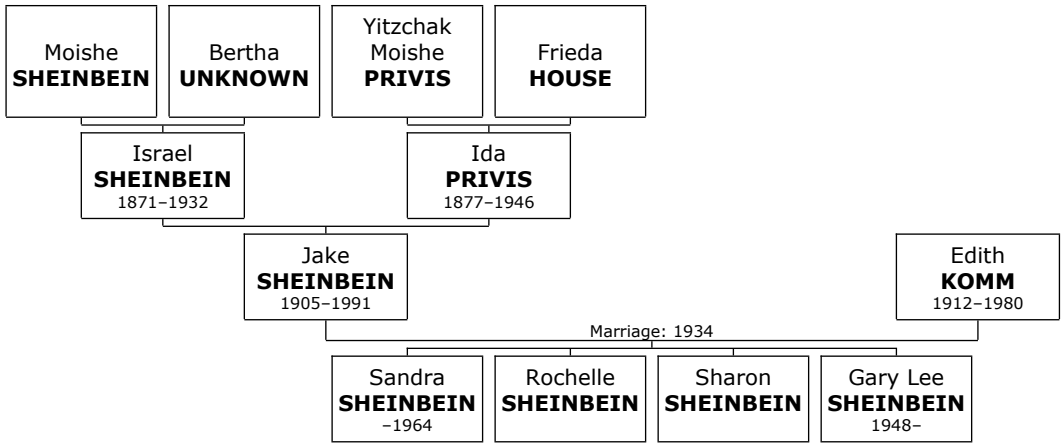

Family of David SHEINBEIN and Helen FLAKS

Here are the details about **David Lieb SHEINBEIN's** second marriage with Helen FLAKS. You can read more about David Lieb on page 17.

At the age of 62, David Lieb SHEINBEIN married **Helen FLAKS** on Tuesday, March 13, 1956, when she was 62 years old. Helen FLAKS was born on Tuesday, March 13, 1894. Helen reached 93 years of age and died in St Louis, St Louis, Missouri, USA, on March 17, 1987.

Family of David SHEINBEIN and Fanny KUSHNER

Here are the details about **David Lieb SHEINBEIN's** third marriage with Fanny KUSHNER. You can read more about David Lieb on page 17.

David Lieb SHEINBEIN married **Fanny KUSHNER**. Fanny KUSHNER was born in Russia on Sunday, August 12, 1894. Fanny reached 60 years of age and died in St Louis, St Louis, Missouri, USA, on June 21, 1955. She was the daughter of Moisha KUSHNER.

Family of Rose SHEINBEIN and Julius SWIENER

4. **Rose SHEINBEIN** was born on Tuesday, March 21, 1899, in Kolki, Khmelnytsky, Ukraine. She was the daughter of Israel SHEINBEIN (2) and Ida PRIVIS. Rose died in St Louis, St Louis, Missouri, USA, on July 21, 1956, at the age of 57.

- + 14 m I. **Martin Leonard SWIENER** was born on January 23, 1939. He died on December 6, 2008, at the age of 69.
- f II. **Rita SWIENER**.

Family of Jake SHEINBEIN and Edith KOMM

5. Jake SHEINBEIN was born on Sunday, January 15, 1905, in Kolki, Khmelnytsky, Ukraine. He was the son of Israel SHEINBEIN (2) and Ida PRIVIS. Jake died in St Louis, St Louis, Missouri, USA, on October 26, 1991, at the age of 86.