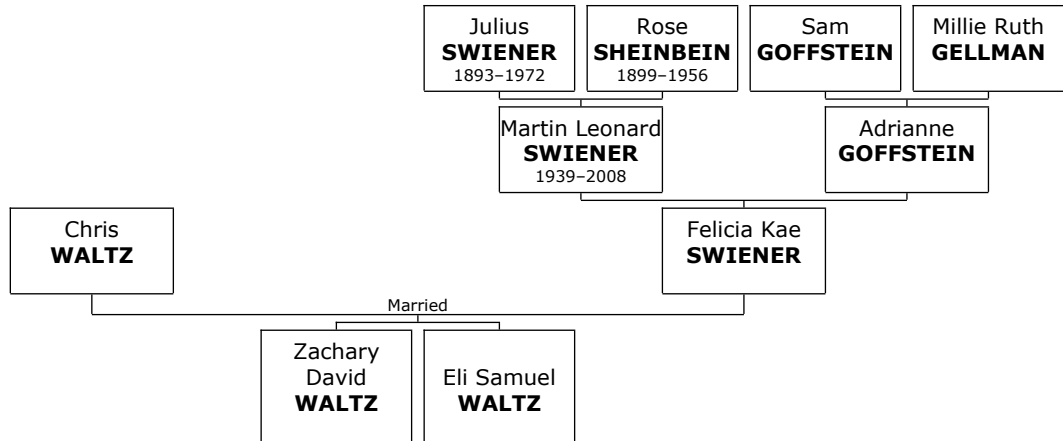

Family of Shaunna SWIENER and Unknown BOBROW

36. Shaunna Rae SWIENER. She is the daughter of Martin Leonard SWIENER (14) and Adrienne GOFFSTEIN.

She married **Unknown BOBROW**.

Family of Felicia SWIENER and Chris WALTZ