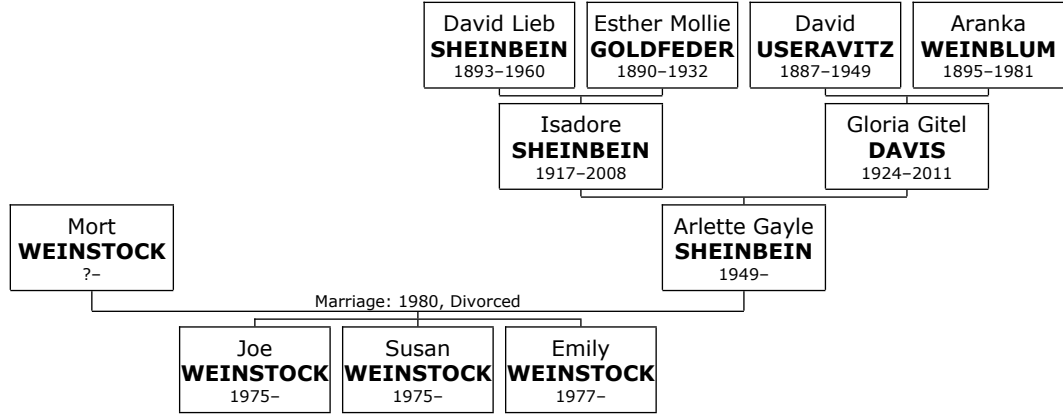

WEINSTOCK.

+ 55 f II. **Ilana Joy MORRIS** was born in Dallas, TX, on October 19, 1976. She is also known as **Ilana WEINSTOCK.**

Family of Arlette SHEINBEIN and Mort WEINSTOCK

Here are the details about **Arlette Gayle SHEINBEIN's** second marriage with Mort WEINSTOCK. You can read more about Arlette Gayle on page 39.

Arlette Gayle SHEINBEIN married **Mort WEINSTOCK** on Thursday, January 10, 1980, in Oklahoma City. They are divorced. They have three children. Mort WEINSTOCK was born in New York on April 4.

Children of Arlette Gayle SHEINBEIN and Mort WEINSTOCK:

- m I. **Joe WEINSTOCK** was born on September 7, 1975. Arlette Gayle SHEINBEIN is his stepmother.
- f II. **Susan WEINSTOCK** was born on September 7, 1975. Arlette Gayle SHEINBEIN is her stepmother.
- f III. **Emily WEINSTOCK** was born on November 30, 1977. Arlette Gayle SHEINBEIN is her stepmother.