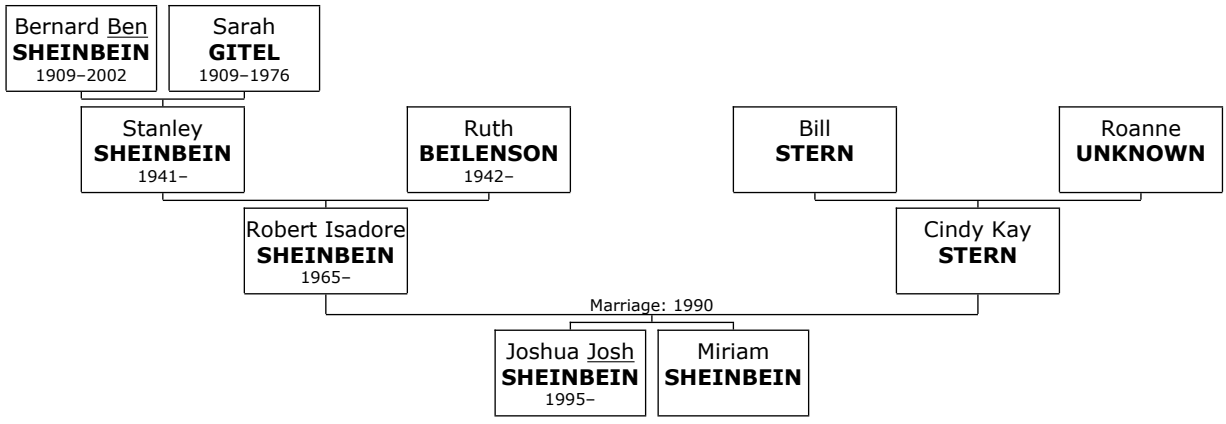

Family of Robert SHEINBEIN and Cindy STERN

44. Robert Isadore SHEINBEIN was born on Friday, July 16, 1965.^[1] He is the son of Stanley SHEINBEIN (22) and Ruth BEILENSON.

Robert Isadore married **Cindy Kay STERN** on Sunday, June 10, 1990, in Dallas, TX. They have two children. She is the daughter of Bill STERN and Roanne UNKNOWN.

Children of Robert Isadore SHEINBEIN and Cindy Kay STERN:

- m I. **Joshua Josh SHEINBEIN** was born in 1995. He is also known as **Josh**.
- f II. **Miriam SHEINBEIN**.