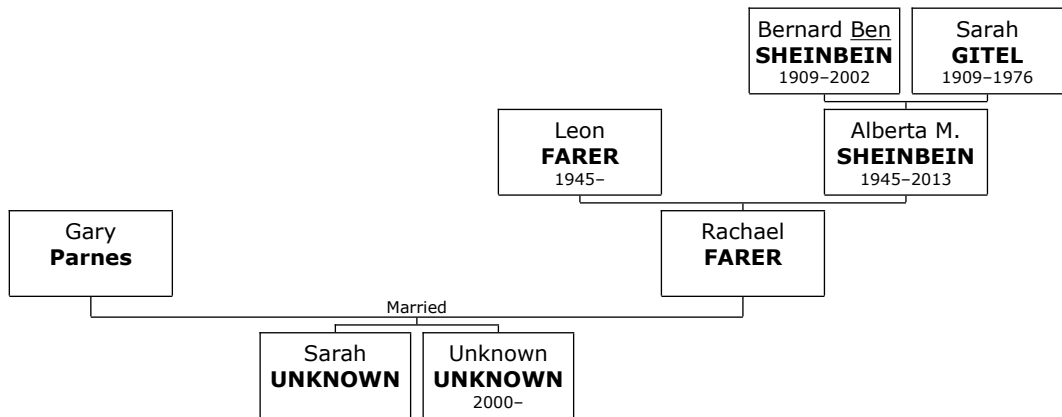

45. Rachael FARER. She is the daughter of Leon FARER and Alberta M. SHEINBEIN (23).

¹ Greater Houston Jewish Genealogical Society, comp, The Houston Jewish Herald-Voice Index to Vitals and Family Events, 1908-2007 (Provo, UT, USA, The Generations Network, Inc., 2008), www.ancestry.com, Database online. Record for Robert Isadore Sheinbein.