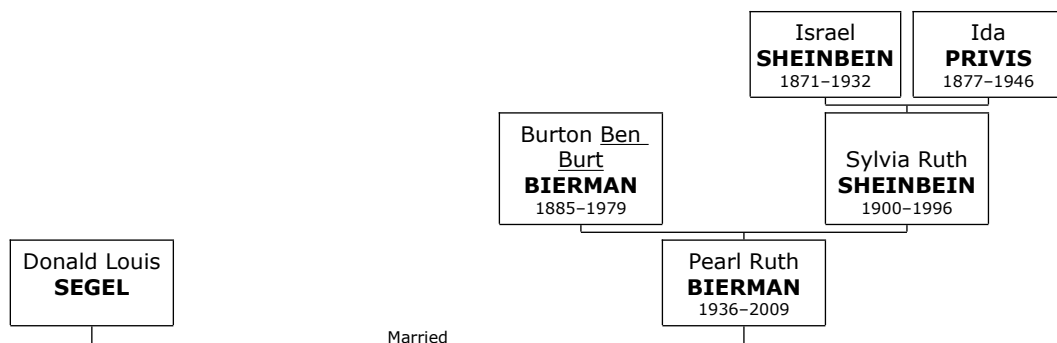

Family of Pearl **BIERMAN** and Donald **SEGEL**

1. **20. Pearl Ruth BIERMAN** was born on Monday, September 14, 1936. She was the daughter of Burton Ben Burt BIERMAN and Sylvia Ruth SHEINBEIN (6). Pearl Ruth died in Pacific Palisades, Los Angeles, California, USA, on February 16, 2009, at the age of 72.

She married **Donald Louis SEGEL**.