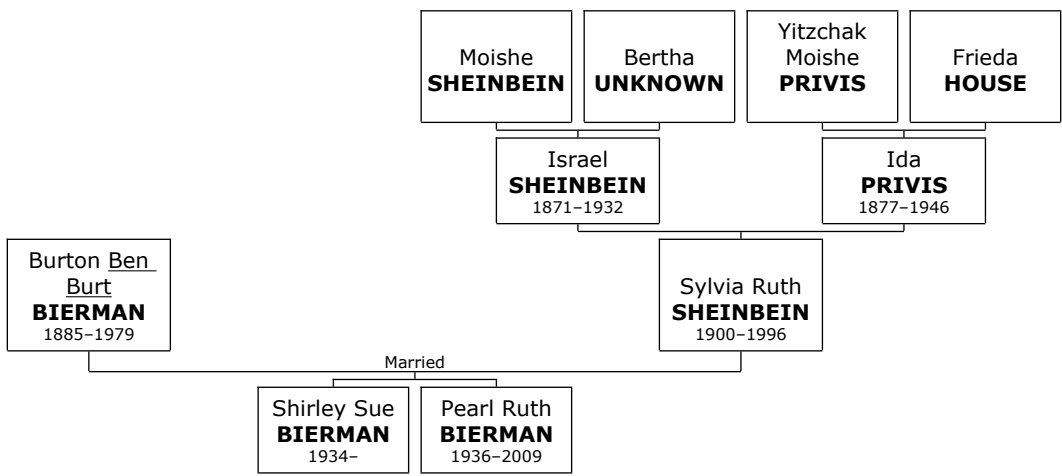

Family of Sylvia SHEINBEIN and Ben Burt BIERMAN

6. Sylvia Ruth SHEINBEIN was born on Thursday, May 10, 1900, in Kolki,