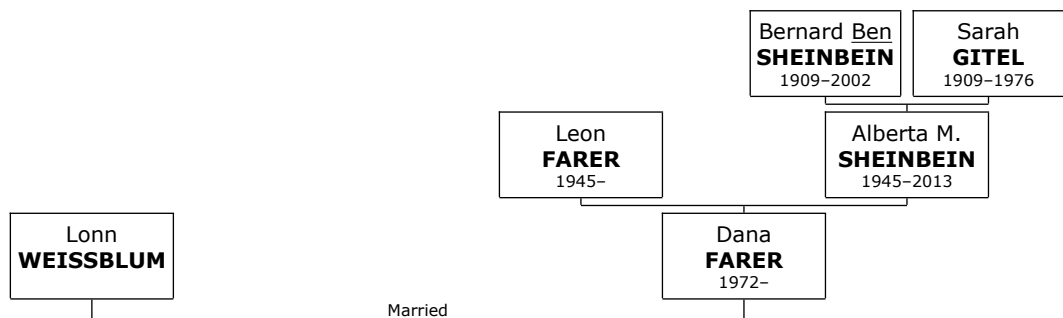

Family of Dana FARER and Lonn WEISSBLUM

47. Dana FARER was born on Wednesday, June 14, 1972. She is the daughter of Leon FARER and Alberta M. SHEINBEIN (23).

She married **Lonn WEISSBLUM**.