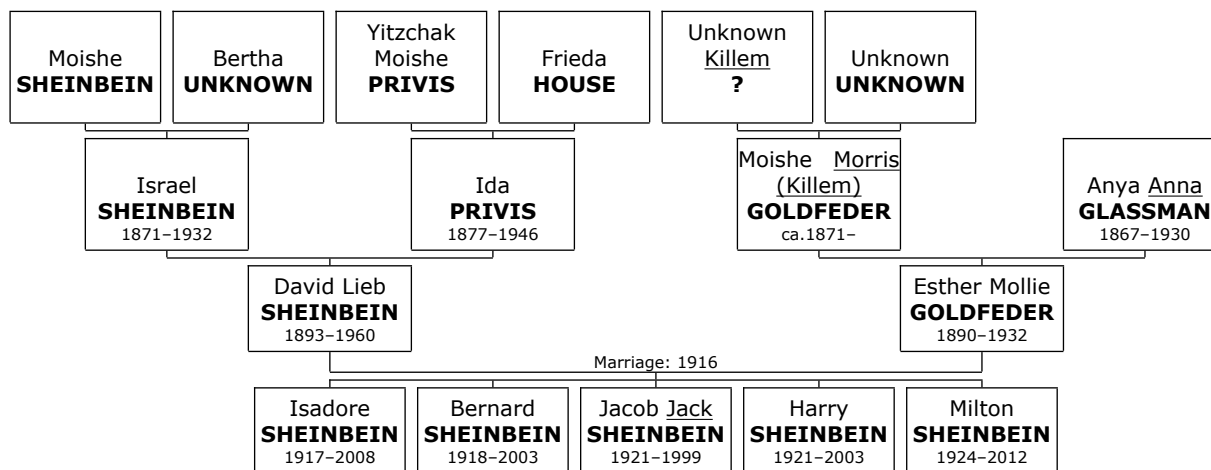

2nd Generation

David SHEINBEIN

3. **David Lieb SHEINBEIN** was born on Thursday, July 20, 1893, in Kolki, Khmelnytsky, Ukraine. He was the son of Israel SHEINBEIN (2) and Ida PRIVIS. David Lieb died in St Louis, St Louis, Missouri, USA, in July 1960 at the age of 66.

Marriages with Esther Mollie GOLDFEDER, Helen FLAKS (Page 18) and Fanny KUSHNER (Page 19) are known.

Family of David SHEINBEIN and Esther GOLDFEDER

Here are the details about **David Lieb SHEINBEIN's** first marriage with Esther Mollie GOLDFEDER. You can read more about David Lieb on page 17.

David Lieb SHEINBEIN married **Esther Mollie GOLDFEDER** on Tuesday, June 20, 1916, in Lucas County, Ohio. They had five sons. Esther Mollie GOLDFEDER was born in Poritsk, Poland, in 1890. Esther Mollie reached 42 years of age and died in St Louis, St Louis, Missouri, USA, on August 3, 1932. She was the daughter of Moische Morris (Killlem) GOLDFEDER and Anya Anna GLASSMAN.

Sons of David Lieb SHEINBEIN and Esther Mollie GOLDFEDER:

1. + 9 m I. **Isadore SHEINBEIN** was born in Milan, Monroe, Michigan, USA, on April 2, 1917. He was also known as **Iz**. Isadore died in Atlanta, De Kalb, Georgia, on February 13, 2008, at the age of 90.
2. + 10 m II. **Bernard SHEINBEIN** was born in Milan on June 4, 1918. He died in Miami, Dade, Florida, on November 18, 2003, at the age of 85.