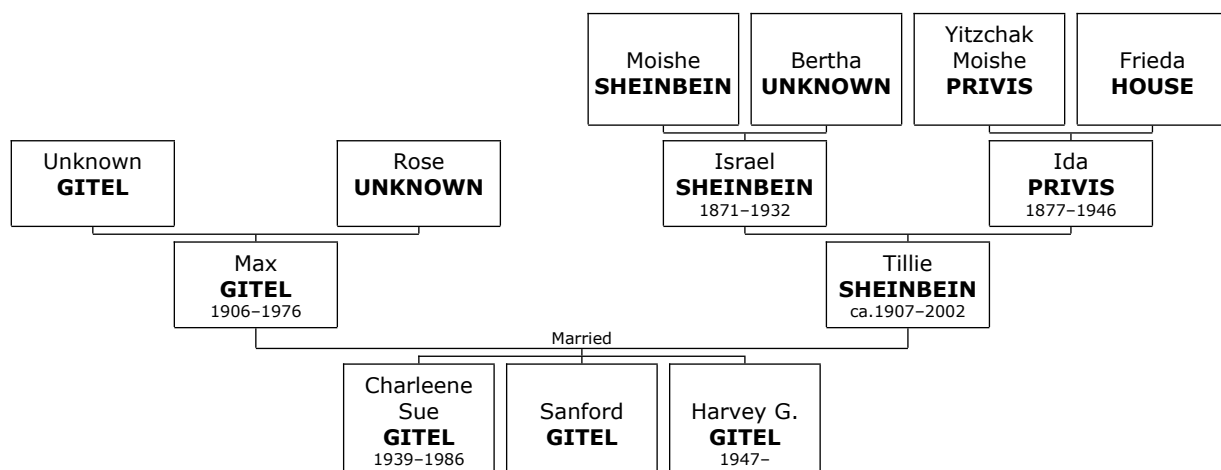

67.

Family of Tillie SHEINBEIN and Max GITEL

1. **8. Tillie SHEINBEIN** was born about 1907 in Kolki, Khmelnytsky, Ukraine. She was the daughter of Israel SHEINBEIN (2) and Ida PRIVIS. Tillie died in Israel on June 23, 2002, at the age of 95.

She married **Max GITEL**. They had three children. Max GITEL was born on Tuesday, December 25, 1906. Max reached 69 years of age and died in St Louis, St Louis, Missouri, USA, in June 1976. He was the son of Unknown GITEL and Rose UNKNOWN.

Children of Tillie SHEINBEIN and Max GITEL:

- + 24 f I. **Charleene Sue GITEL** was born on March 31, 1939. She died in October 1986 at the age of 47.
- + 25 m II. **Sanford GITEL**.
- m III. **Harvey G. GITEL** was born on April 30, 1947.