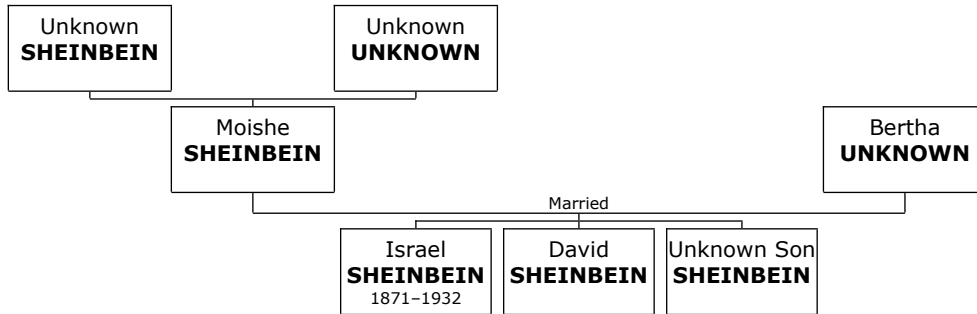

Family of the Starting Person

Family of Moische SHEINBEIN and Bertha UNKNOWN

1. **Moische SHEINBEIN** was born in Osova, Rivne, Ukraine. He is also known as **Morris**. He is the son of Unknown SHEINBEIN and Unknown UNKNOWN.

He married **Bertha UNKNOWN**. They have three sons.

Sons of Moische SHEINBEIN and Bertha UNKNOWN:

- + 2 m I. **Israel SHEINBEIN** was born in Osova in 1871. He died in St Louis, St Louis, Missouri, USA, on June 12, 1932, at the age of 61.
- m II. **David SHEINBEIN** was born in Osova.
- m III. **Unknown Son SHEINBEIN** was born in Osova.