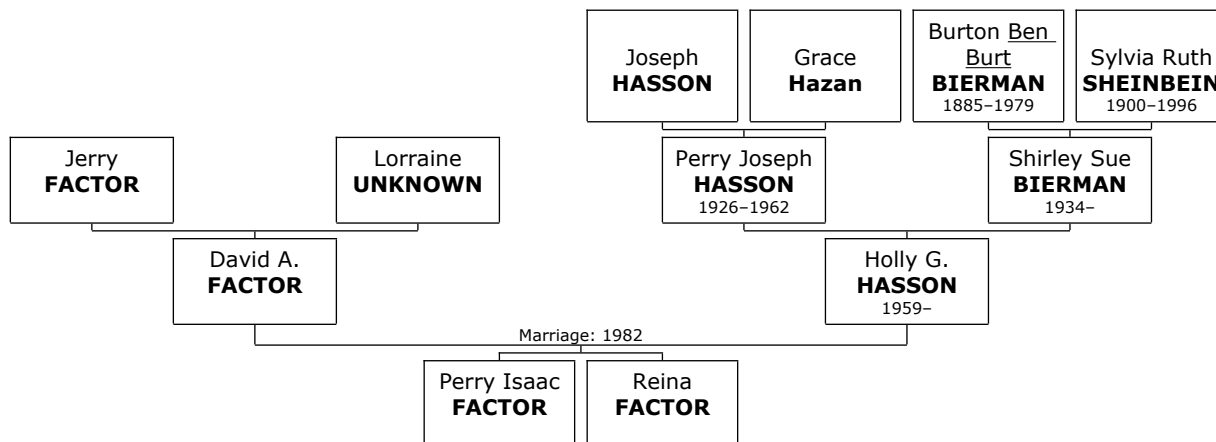

Family of Holly HASSON and David FACTOR

40. Holly G. HASSON was born on Friday, April 24, 1959, in Orange, California, USA. She is the daughter of Perry Joseph HASSON and Shirley Sue BIERMAN (19).

Holly G. married **David A. FACTOR** on Sunday, August 29, 1982, in Orange County, CA. They have two children. He is the son of Jerry