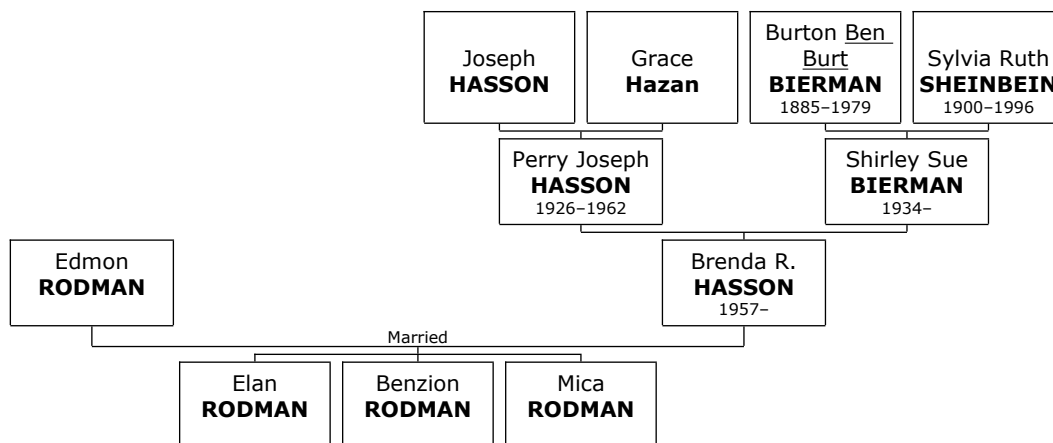

Family of Brenda HASSON and Edmon RODMAN

39. Brenda R. HASSON was born on Wednesday, September 4, 1957, in Los Angeles, Los Angeles, California, USA. She is the daughter of Perry Joseph HASSON and Shirley Sue BIERMAN (19).

She married **Edmon RODMAN**. They have three sons.

Sons of Brenda R. HASSON and Edmon RODMAN:

- m I. **Elan RODMAN.**
- m II. **Benzion RODMAN.**
- m III. **Mica RODMAN.**