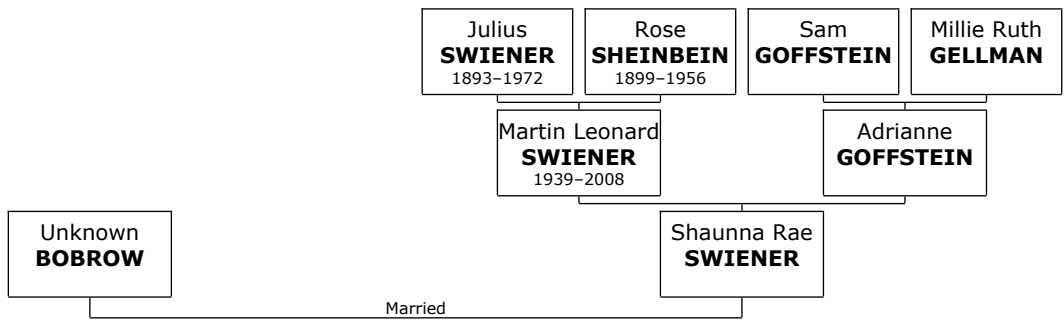

Family of Shaunna SWIENER and Unknown BOBROW

36. Shaunna Rae SWIENER. She is the daughter of Martin Leonard SWIENER (14) and Adrienne GOFFSTEIN.

She married **Unknown BOBROW**.