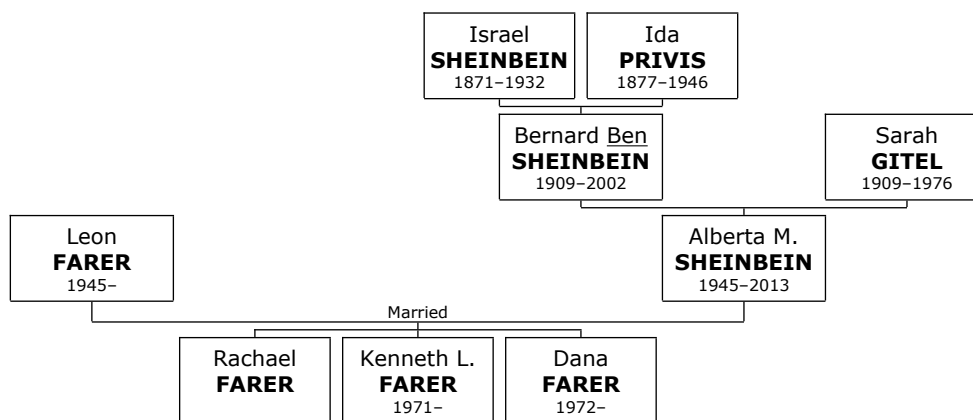

Family of Alberta SHEINBEIN and Leon FARER

23. **Alberta M. SHEINBEIN** was born on Tuesday, May 22, 1945, in St Louis, St Louis, Missouri, USA. She was the daughter of Bernard Ben SHEINBEIN (7) and Sarah GITEL. Alberta M. died in Florida on May 14,