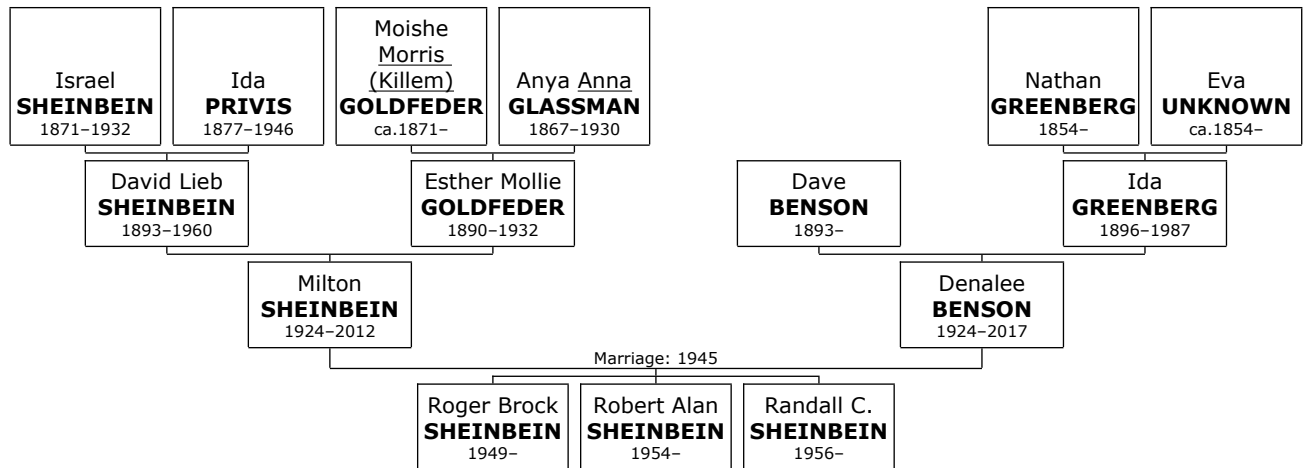

Family of Milton SHEINBEIN and Denalee BENSON

13. Milton SHEINBEIN was born on Monday, September 1, 1924, in St Louis, St Louis, Missouri, USA. He was the son of David Lieb SHEINBEIN (3) and Esther Mollie GOLDFEDER. Milton died in Los Angeles, Los Angeles, California, on December 7, 2012, at the age of 88.

At the age of 21, Milton married **Denalee BENSON** on Tuesday, December 25, 1945, when she was 21 years old. They had three sons. Denalee BENSON was born in St Louis, St Louis, Missouri, on Monday, June 2, 1924. She was also known as **Dee**. Denalee reached 93 years of age and died in Los Angeles, Los Angeles, California, on August 7, 2017. She was the daughter of Dave BENSON and Ida GREENBERG.

Sons of Milton SHEINBEIN and Denalee BENSON:

- + 33 m I. **Roger Brock SHEINBEIN** was born in Fort Worth, Tarrant, Texas, on October 1, 1949.
- + 34 m II. **Robert Alan SHEINBEIN** was born in Los Angeles, Los Angeles, California, on July 6, 1954. He is also known as **Bob**.
- + 35 m III. **Randall C. SHEINBEIN** was born in Los Angeles on May 1, 1956. He is also known as **Randy**.