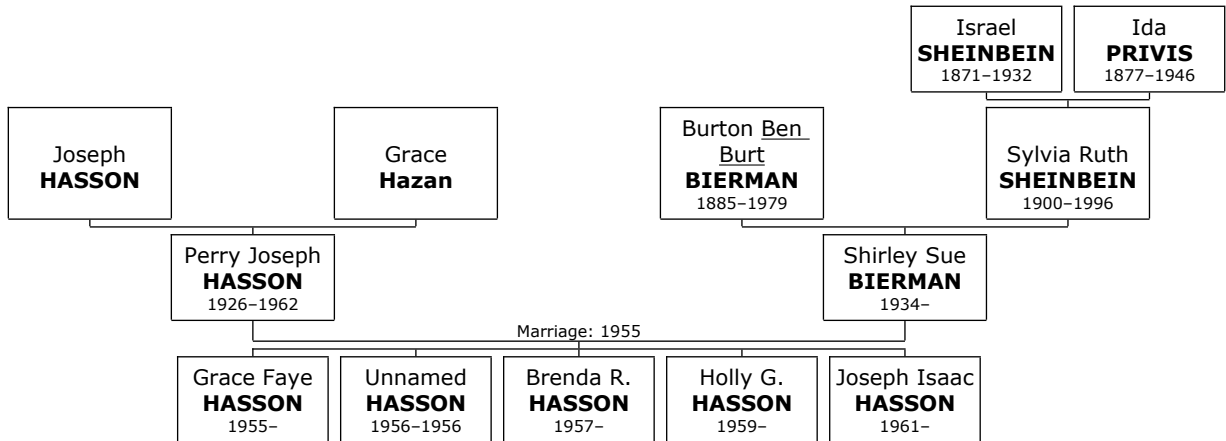

Here are the details about **Shirley Sue BIERMAN's** first marriage with Stanley F. BERKO. You can read more about Shirley Sue on page 30.

Shirley Sue BIERMAN married **Stanley F. BERKO**. Stanley F. BERKO was born on Wednesday, January 4, 1928.

Family of Shirley BIERMAN and Perry HASSON

Here are the details about **Shirley Sue BIERMAN's** second marriage with Perry Joseph HASSON. You can read more about Shirley Sue on page 30.

Shirley Sue BIERMAN married **Perry Joseph HASSON** on Sunday, March 27, 1955, in Los Angeles, Los Angeles, California, USA. They have five children. Perry Joseph HASSON was born in 1926. Perry Joseph reached 36 years of age and died in 1962. He was the son of Joseph HASSON and Grace Hazan.

Children of Shirley Sue BIERMAN and Perry Joseph HASSON:

- f I. **Grace Faye HASSON** was born in Los Angeles on December 27, 1955.
- m II. **Unnamed HASSON** was born in Los Angeles on September 30, 1956. He died in Los Angeles on September 30, 1956.
- + 39 f III. **Brenda R. HASSON** was born in Los Angeles on September 4, 1957.
- + 40 f IV. **Holly G. HASSON** was born in Orange on April 24, 1959.
- + 41 m V. **Joseph Isaac HASSON** was born in Orange on August 15, 1961.