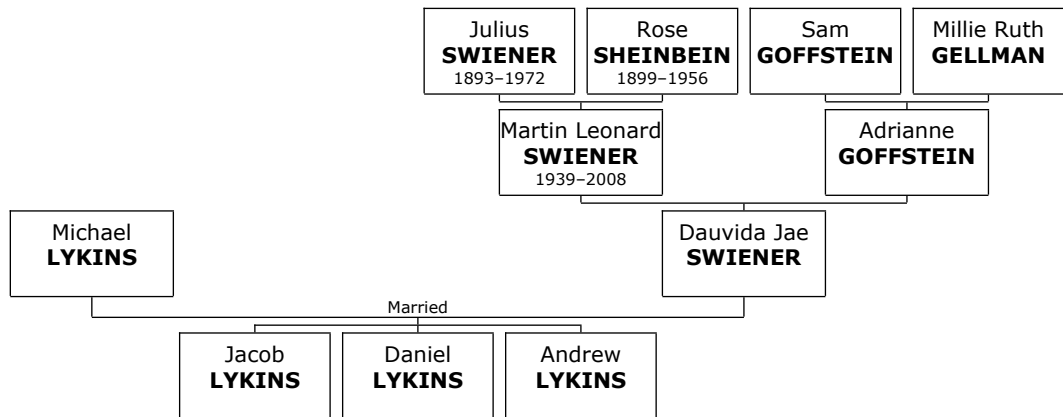

Family of Dauvida SWIENER and Michael LYKINS

38. Dauvida Jae SWIENER. She is the daughter of Martin Leonard SWIENER (14) and Adrienne GOFFSTEIN.

She married **Michael LYKINS**. They have three sons.

Sons of Dauvida Jae SWIENER and Michael LYKINS:

- m I. **Jacob LYKINS.**
- m II. **Daniel LYKINS.**
- m III. **Andrew LYKINS.**