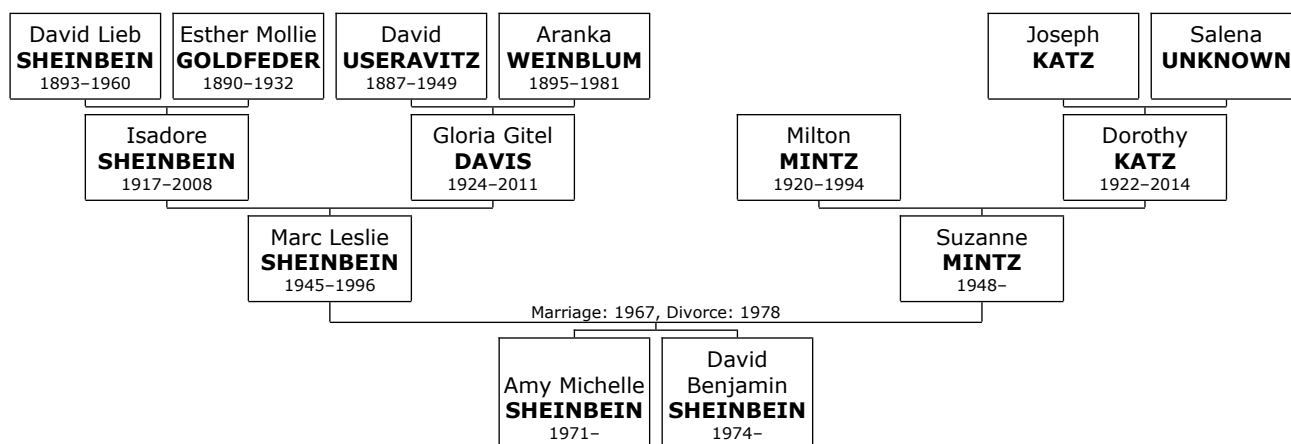

4th Generation

Marc SHEINBEIN

26. Dr. Marc Leslie SHEINBEIN was born on Tuesday, December 11, 1945, in Oklahoma City, Oklahoma, Oklahoma, USA. He was the son of Isadore SHEINBEIN (9) and Gloria Gitel DAVIS. Marc Leslie died in Dallas, TX, on June 20, 1996, at the age of 50.

Marriages with Suzanne MINTZ and Andrea Merle RIFF (Page 38) are known.

Family of Marc SHEINBEIN and Suzanne MINTZ

Here are the details about **Marc Leslie SHEINBEIN's** first marriage with Suzanne MINTZ. You can read more about Marc Leslie on page 37.

At the age of 21, Dr. Marc Leslie SHEINBEIN married **Suzanne MINTZ** on Sunday, June 4, 1967, in Nashville, Davidson, Tennessee, when she was 18 years old. They were divorced in Dallas, TX, on May 10, 1978. They have two children. Suzanne MINTZ was born in Nashville, Davidson, Tennessee, USA, on Wednesday, September 1, 1948. She is the daughter of Milton MINTZ and Dorothy KATZ.

Children of Marc Leslie SHEINBEIN and Suzanne MINTZ:

- + 52 f I. **Amy Michelle SHEINBEIN** was born in Knoxville, Knox, on February 5, 1971.
- + 53 m II. **David Benjamin SHEINBEIN** was born in Dallas, TX, on August 16, 1974.