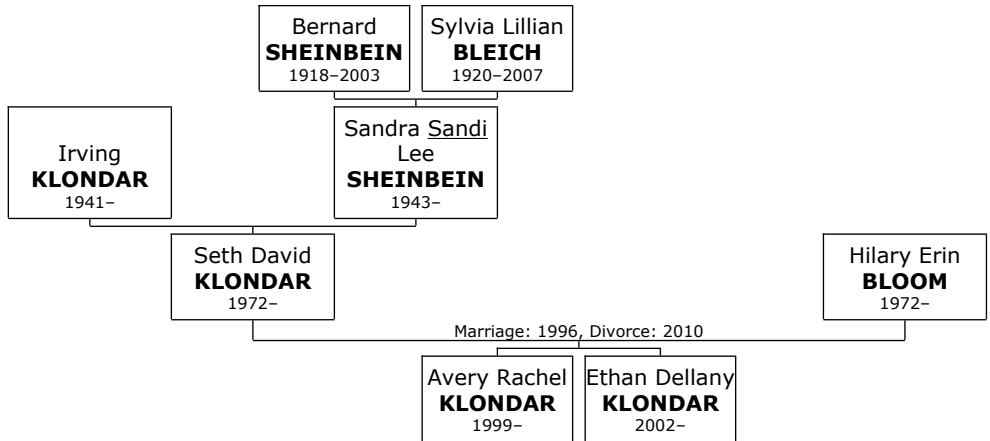

Family of Seth KLONDAR and Hilary BLOOM

57. Seth David KLONDAR was born on Monday, September 4, 1972, in Miami Beach, Dade, Florida, USA. He is the son of Irving KLONDAR and Sandra Sandi Lee SHEINBEIN (30).

At the age of 24, Seth David married **Hilary Erin BLOOM** on Sunday, September 29, 1996, when she was 24 years old. They were divorced in February 2010. They have two children. Hilary Erin BLOOM was born in Baltimore, Baltimore, Maryland, on Monday, July 10, 1972.

Children of Seth David KLONDAR and Hilary Erin BLOOM:

- f I. **Avery Rachel KLONDAR** was born in Baltimore on June 22, 1999.
- m II. **Ethan Dellany KLONDAR** was born in Baltimore on July 9, 2002.