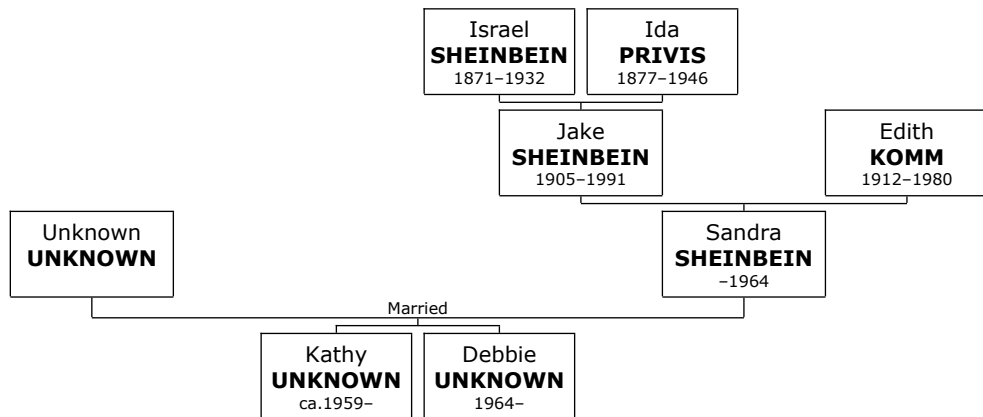

Family of Sandra SHEINBEIN and Unknown UNKNOWN

15. Sandra SHEINBEIN. She was the daughter of Jake SHEINBEIN (5) and Edith KOMM. Sandra was confirmed in 1950. She died in 1964.