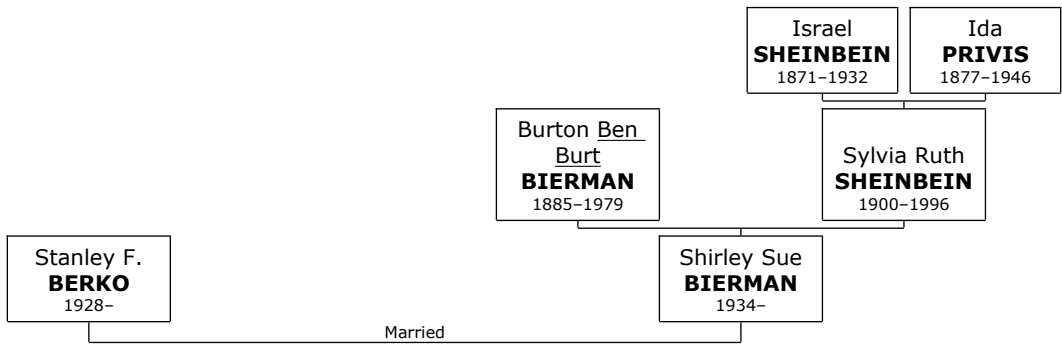

Family of Shirley BIERMAN and Stanley BERKO