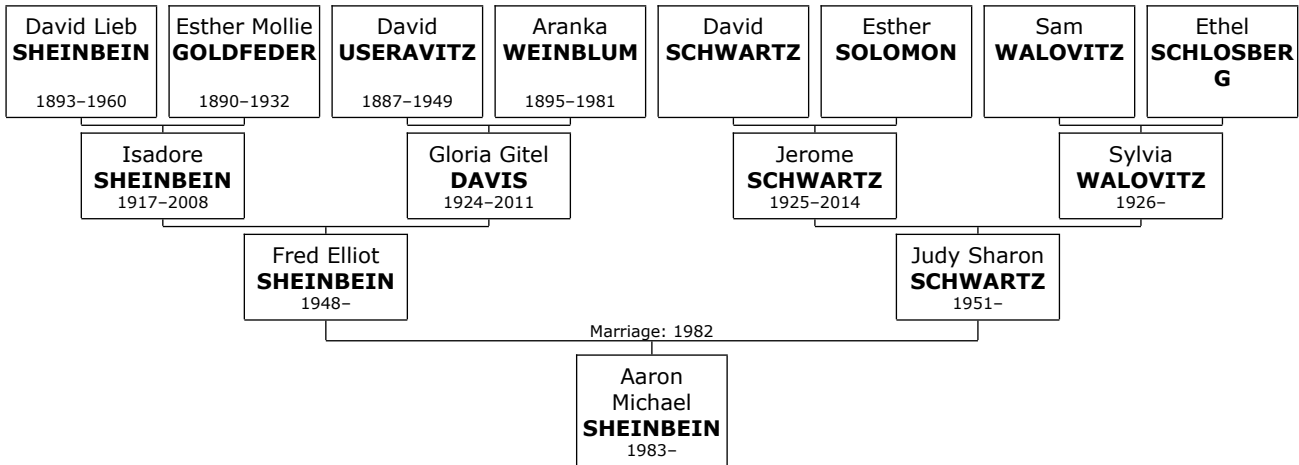

Family of Fred SHEINBEIN and Judy SCHWARTZ

27. Dr. Fred Elliot SHEINBEIN was born on Friday, March 19, 1948, in Oklahoma City, Oklahoma, Oklahoma, USA. He is the son of Isadore