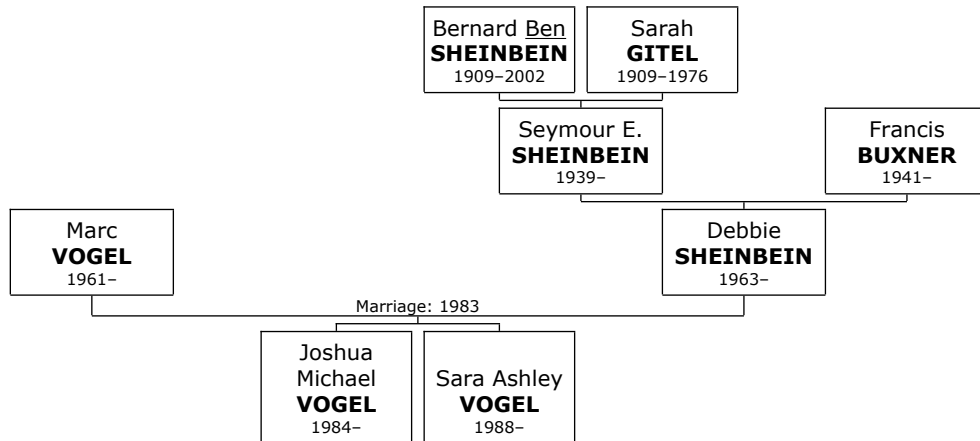

Family of Debbie SHEINBEIN and Marc VOGEL

42. Debbie SHEINBEIN was born on Thursday, January 17, 1963, in St