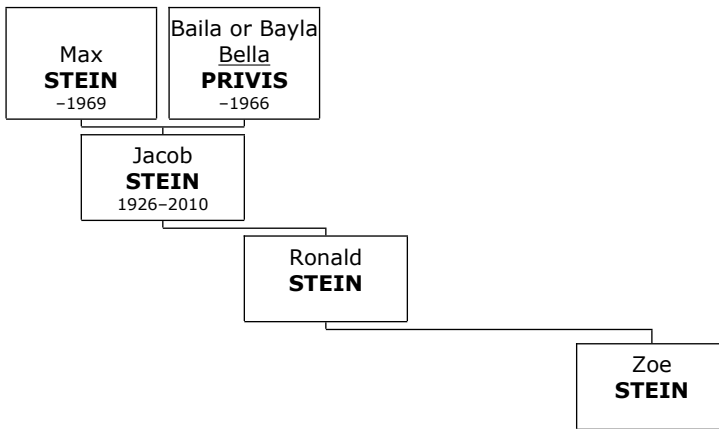

**Steve POMRANZ**

**38. Steve POMRANZ.** He is the son of Irwin Pete POMRANZ and Rochelle Rachel STEIN (15).

Children of Steve POMRANZ:

- I. **Unknown POMRANZ.**

II. **Unknown POMRANZ.**

**Ronald STEIN**

**39. Ronald STEIN.** He is the son of Jacob STEIN (16).