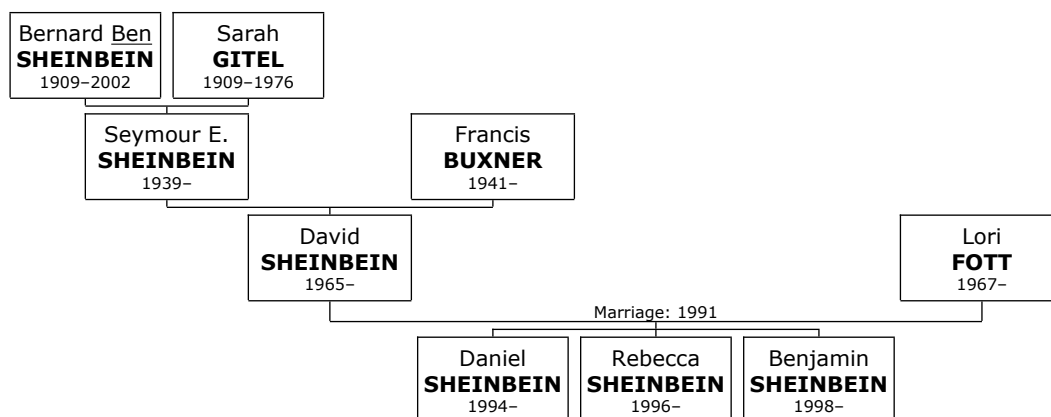

Louis, St Louis, Missouri, USA. She is the daughter of Seymour E. SHEINBEIN (29) and Francis BUXNER.

At the age of 19, Debbie married **Marc VOGEL** on Sunday, January 9, 1983, when he was 21 years old. They have two children. Marc VOGEL was born in San Diego, San Diego, California, on Wednesday, July 19, 1961.

Children of Debbie SHEINBEIN and Marc VOGEL:

- m I. **Joshua Michael VOGEL** was born in San Diego on April 9, 1984.
- f II. **Sara Ashley VOGEL** was born in San Diego on May 25, 1988.

Family of David SHEINBEIN and Lori FOTT

57. David SHEINBEIN was born on Saturday, May 15, 1965, in St Louis, St Louis, Missouri, USA. He is the son of Seymour E. SHEINBEIN (29) and Francis BUXNER.

At the age of 26, David married **Lori FOTT** on Monday, August 5, 1991, when she was 23 years old. They have three children. Lori FOTT was born in St Louis on Monday, August 28, 1967.

Children of David SHEINBEIN and Lori FOTT:

- m I. **Daniel SHEINBEIN** was born on April 7, 1994.
- f II. **Rebecca SHEINBEIN** was born on April 6, 1996.
- m III. **Benjamin SHEINBEIN** was born on August 5, 1998.