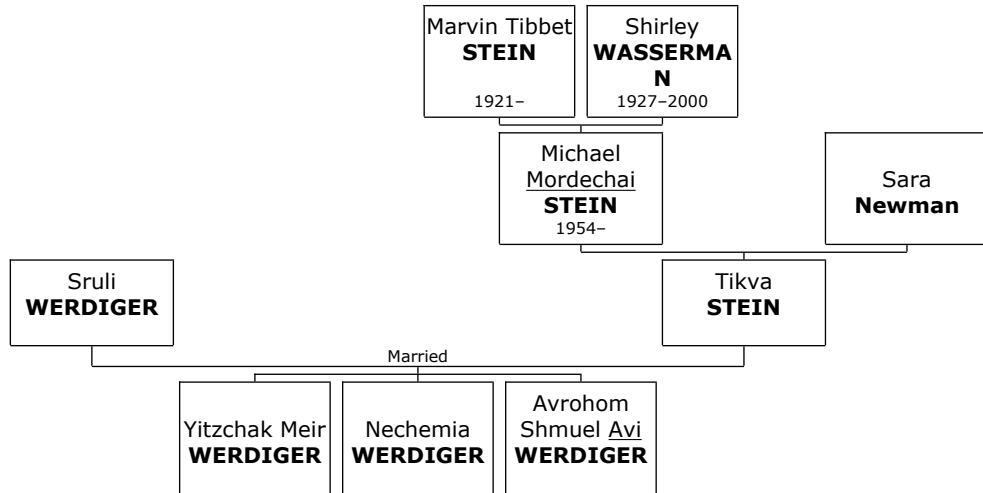

Family of Tikva STEIN and Sruli WERDIGER

71. Tikva STEIN. She is the daughter of Michael Mordechai STEIN (36) and Sara Newman.

She married **Sruli WERDIGER**. They have three children.

Children of Tikva STEIN and Sruli WERDIGER:

- m I. **Yitzchak Meir WERDIGER.**
- f II. **Nechemia WERDIGER.**
- m III. **Avrohom Shmuel Avi WERDIGER.**