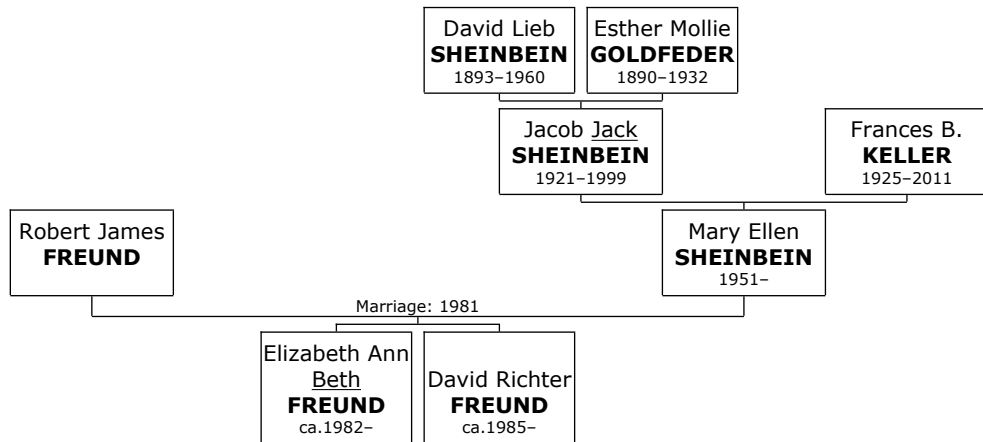

Family of Mary SHEINBEIN and Robert FREUND

45. Mary Ellen SHEINBEIN was born on Friday, July 6, 1951, in St Louis, St Louis, Missouri, USA. She is the daughter of Jacob