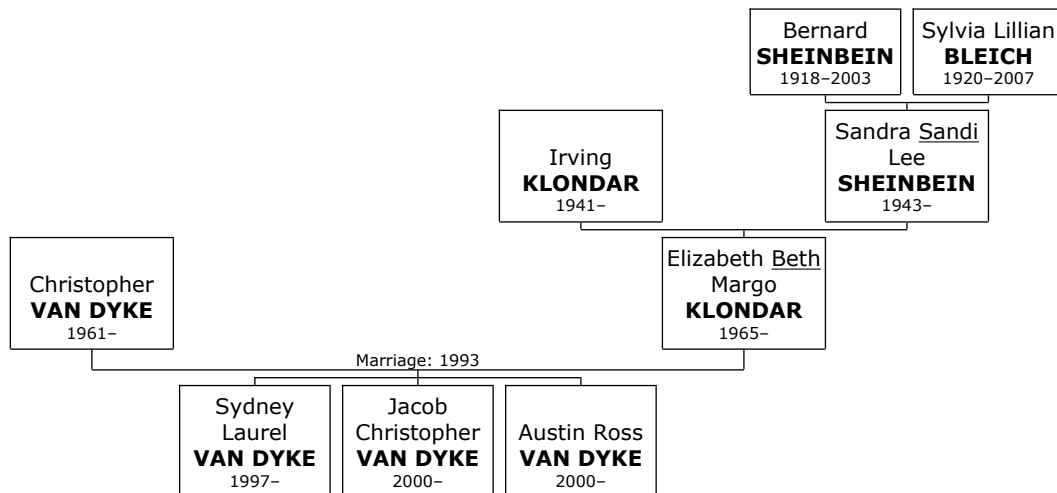

of Ellis SHAFFER and Nancy UNKNOWN.

Children of Ilana Joy MORRIS and Martin Leland SHAFFER:

- f I. **Elyse Leah SHAFFER** was born in Chicago, Cook, Illinois, on October 11, 2006.
- m II. **Gabriel Isaac SHAFFER** was born in Chicago on December 2, 2010.

Family of Beth KLONDAR and Christopher VAN DYKE

79. Elizabeth Beth Margo KLONDAR was born on Thursday, September 30, 1965, in Miami Beach, Dade, Florida, USA. She is also known as **Beth**. She is the daughter of Irving KLONDAR and Sandra Sandi Lee SHEINBEIN (44).

At the age of 27, Beth married **Christopher VAN DYKE** on Sunday, September 5, 1993, when he was 31 years old. They have three children. Christopher VAN DYKE was born in Chevy Chase, Montgomery, Maryland, on Tuesday, December 12, 1961.

Children of Elizabeth Beth Margo KLONDAR and Christopher VAN DYKE:

- f I. **Sydney Laurel VAN DYKE** was born on February 17, 1997.
- m II. **Jacob Christopher VAN DYKE** was born on July 11, 2000.
- m III. **Austin Ross VAN DYKE** was born on July 11, 2000.