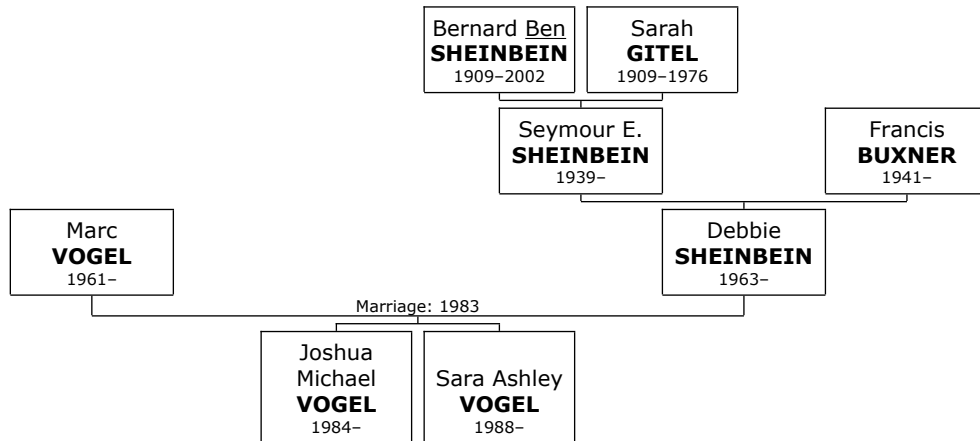

Family of Debbie SHEINBEIN and Marc VOGEL

56. Debbie SHEINBEIN was born on Thursday, January 17, 1963, in St