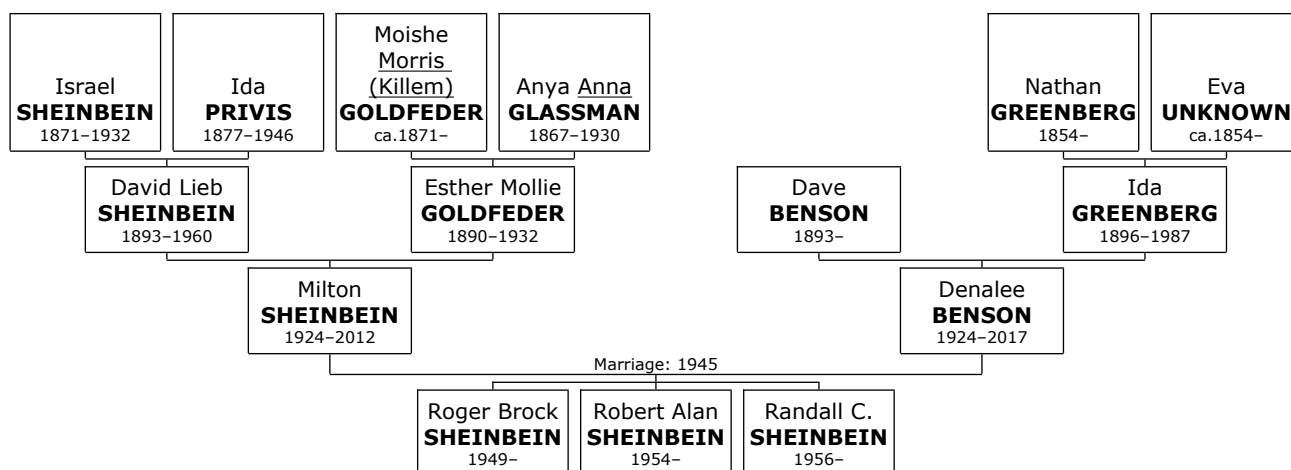

Family of Milton SHEINBEIN and Denalee BENSON

21. Milton SHEINBEIN was born on Monday, September 1, 1924, in St Louis, St Louis, Missouri, USA. He was the son of David Lieb SHEINBEIN (7) and Esther Mollie GOLDFEDER. Milton died in Los Angeles, Los Angeles, California, on December 7, 2012, at the age of 88.

At the age of 21, Milton married **Denalee BENSON** on Tuesday, December 25, 1945, when she was 21 years old. They had three sons. Denalee BENSON was born in St Louis, St Louis, Missouri, on Monday, June 2, 1924. She was also known as **Dee**. Denalee reached 93 years of age and died in Los Angeles, Los Angeles, California, on August 7, 2017. She was the daughter of Dave BENSON and Ida GREENBERG.

Sons of Milton SHEINBEIN and Denalee BENSON:

- + 47 m I. **Roger Brock SHEINBEIN** was born in Fort Worth, Tarrant, Texas, on October 1, 1949.
- + 48 m II. **Robert Alan SHEINBEIN** was born in Los Angeles, Los Angeles, California, on July 6, 1954. He is also known as **Bob**.
- + 49 m III. **Randall C. SHEINBEIN** was born in Los Angeles on May 1, 1956. He is also known as **Randy**.