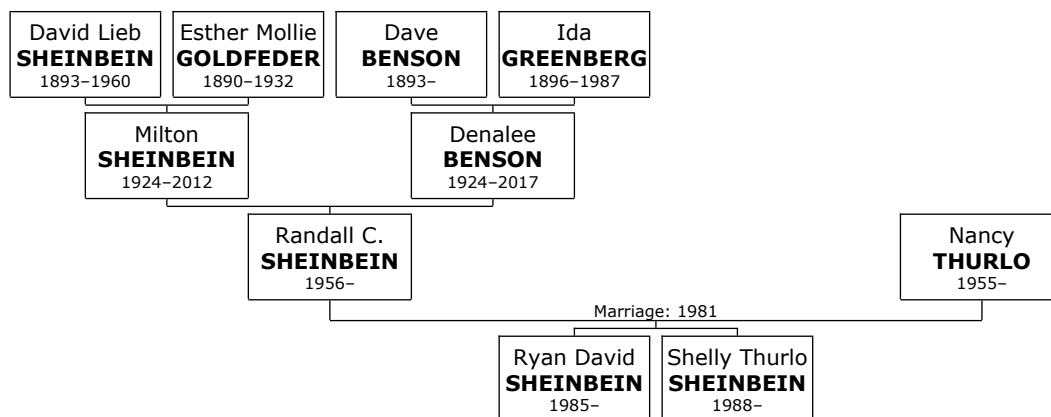

Family of Randall SHEINBEIN and Nancy THURLO

49. Randall C. SHEINBEIN was born on Tuesday, May 1, 1956, in Los Angeles, Los Angeles, California, USA. He is also known as **Randy**. He is the son of Milton SHEINBEIN (21) and Denalee BENSON.

At the age of 25, Randall C. married **Nancy THURLO** on Sunday, September 20, 1981, in Los Angeles when she was 25 years old. They have two children. Nancy THURLO was born on Saturday, November 26, 1955.

Children of Randall C. SHEINBEIN and Nancy THURLO:

- m I. **Ryan David SHEINBEIN** was born in Los Angeles on February 21, 1985.
- f II. **Shelly Thurlo SHEINBEIN** was born in Los Angeles on July 7, 1988.