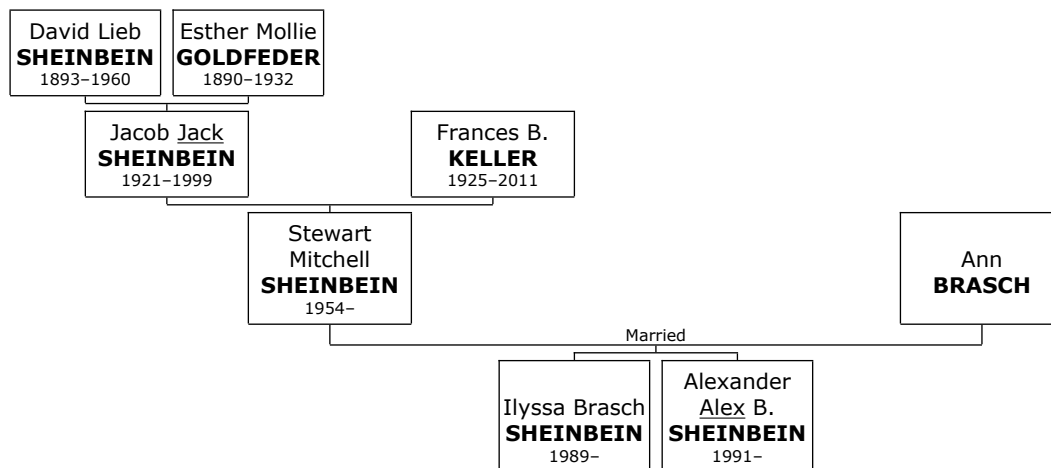

SHEINBEIN (19) and Frances B. KELLER.

Mary Ellen married **Robert James FREUND** on Sunday, December 27, 1981, in St. Louis, MO. They have two children.

Children of Mary Ellen SHEINBEIN and Robert James FREUND:

- f I. **Elizabeth Ann Beth FREUND** was born about 1982.
- m II. **David Richter FREUND** was born about 1985.

Family of Stewart SHEINBEIN and Ann BRASCH