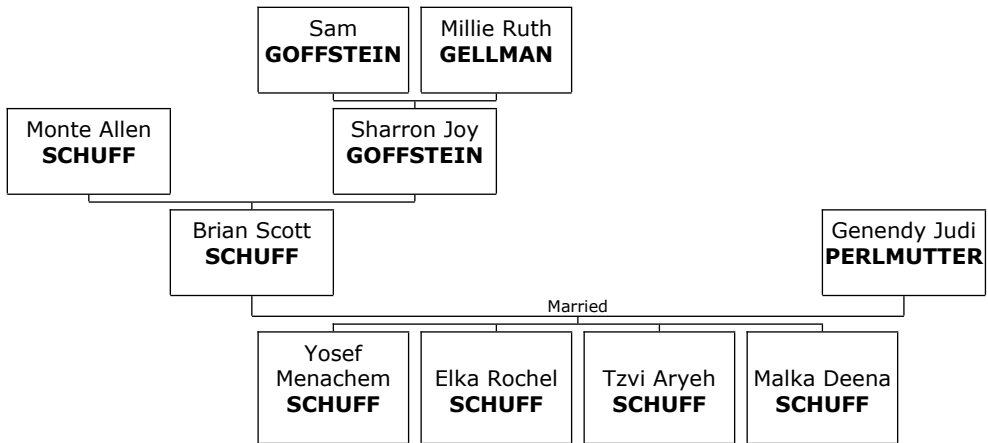

Family of Brian SCHUFF and Genendy PERLMUTTER

67. Brian Scott SCHUFF. He is the son of Monte Allen SCHUFF and Sharron Joy GOFFSTEIN (34).

He married **Genendy Judi PERLMUTTER**. They have four children.

Children of Brian Scott SCHUFF and Genendy Judi PERLMUTTER:

- m I. **Yosef Menachem SCHUFF.**
- f II. **Elka Rochel SCHUFF.**