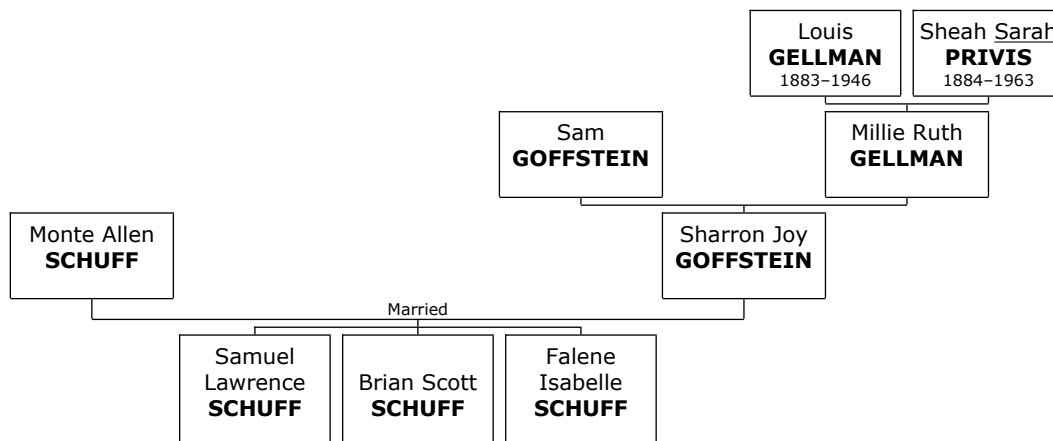

Family of Sharron GOFFSTEIN and Monte SCHUFF

34. Sharron Joy GOFFSTEIN. She is the daughter of Sam GOFFSTEIN and Millie Ruth GELLMAN (13).

She married **Monte Allen SCHUFF**. They have three children.

Children of Sharron Joy GOFFSTEIN and Monte Allen SCHUFF:

- + 66 m I. **Samuel Lawrence SCHUFF.**
- + 67 m II. **Brian Scott SCHUFF.**
- + 68 f III. **Falene Isabelle SCHUFF.**