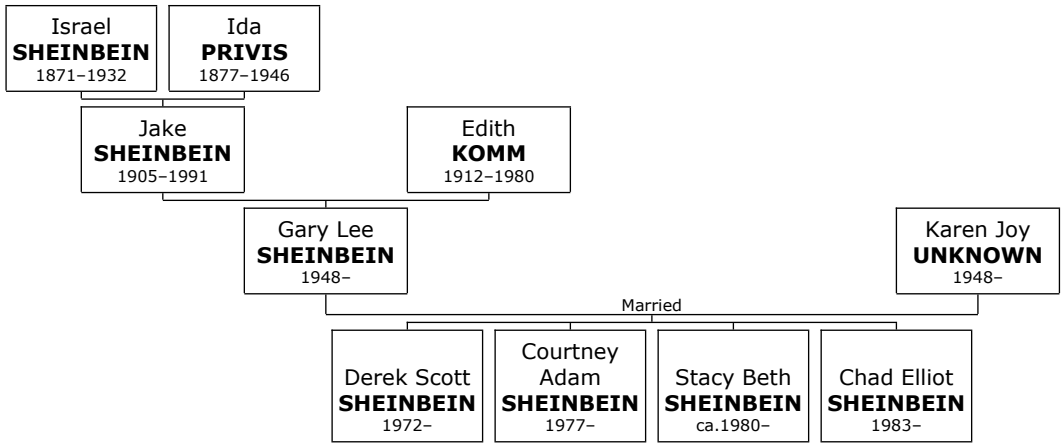

### Family of Sharon SHEINBEIN and Unknown KIRSCH

**25. Sharon SHEINBEIN.** She is the daughter of Jake SHEINBEIN (9) and Edith KOMM.

She married **Unknown KIRSCH.**

**Family of Gary SHEINBEIN and Karen UNKNOWN**