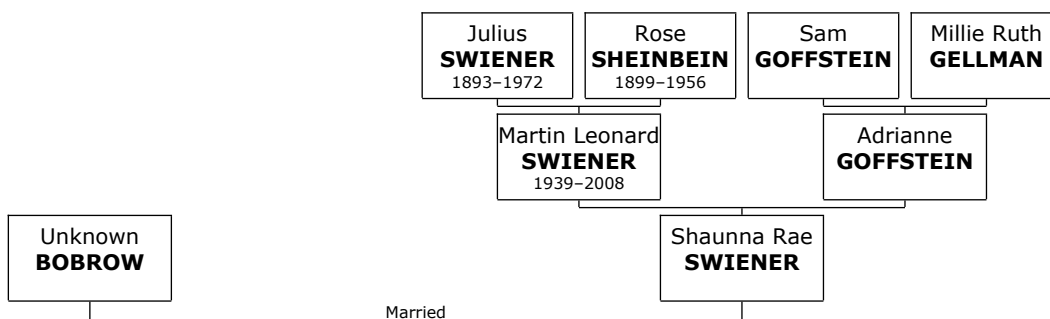

Family of Shaunna SWIENER and Unknown BOBROW

50. Shaunna Rae SWIENER. She is the daughter of Martin Leonard SWIENER (22) and Adrienne GOFFSTEIN (35).

She married **Unknown BOBROW**.