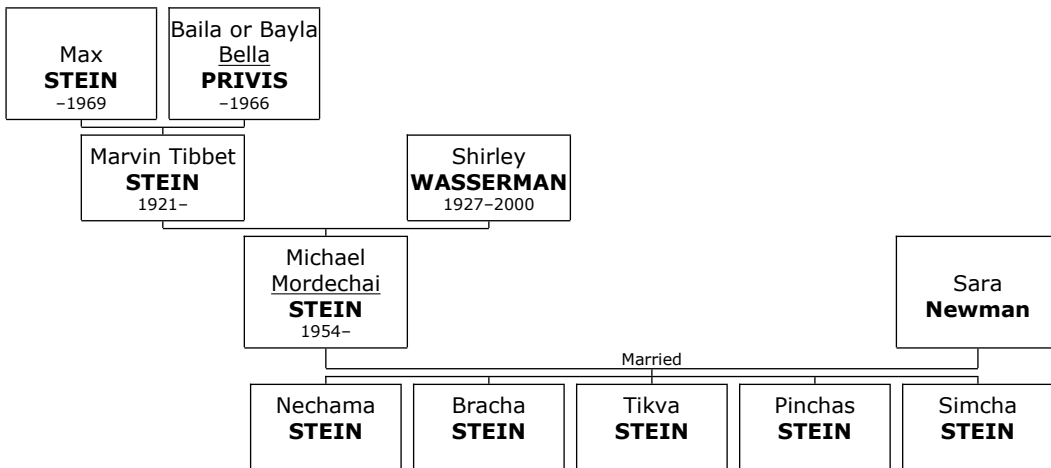

Family of Adrienne GOFFSTEIN and Martin SWIENER

35. Adrienne GOFFSTEIN. She is the daughter of Sam GOFFSTEIN and Millie Ruth GELLMAN (13).

She married **Martin Leonard SWIENER**. They have three daughters. Martin Leonard SWIENER was born on Monday, January 23, 1939. Martin Leonard reached 69 years of age and died on December 6, 2008.

This family is duplicated because of common ancestors. For further details see person reference number 22 on page 34.

Family of Mordechai STEIN and Sara Newman

36. Michael Mordechai STEIN was born in 1954. He is the son of Marvin Tibbet STEIN (14) and Shirley WASSERMAN.

He married **Sara Newman**. They have five children.

Children of Michael Mordechai STEIN and Sara Newman:

- + 69 f I. **Nechama STEIN.**
- + 70 f II. **Bracha STEIN.**
- + 71 f III. **Tikva STEIN.**
- + 72 m IV. **Pinchas STEIN.**
- + 73 V. **Simcha STEIN.**