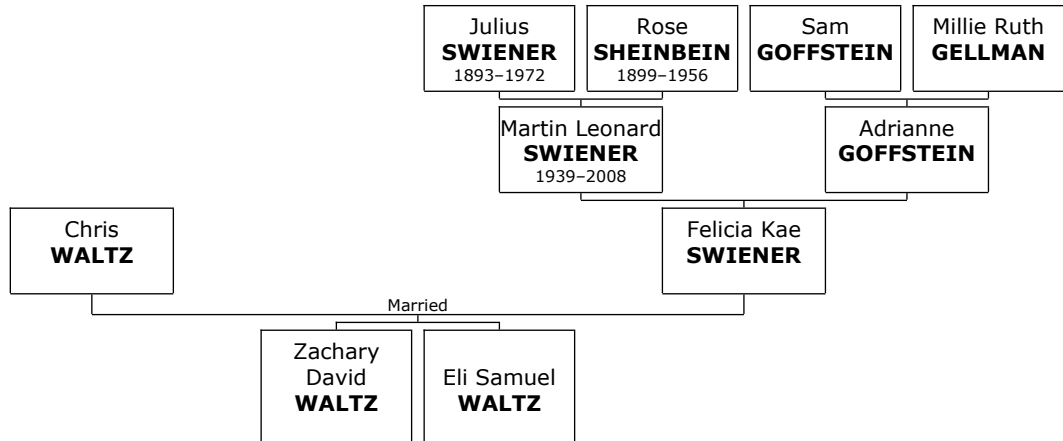

Family of Felicia SWIENER and Chris WALTZ

51. Felicia Kae SWIENER. She is the daughter of Martin Leonard SWIENER (22) and Adrienne GOFFSTEIN (35).

She married **Chris WALTZ**. They have two sons.

Sons of Felicia Kae SWIENER and Chris WALTZ:

- m I. **Zachary David WALTZ.**
- m II. **Eli Samuel WALTZ.**