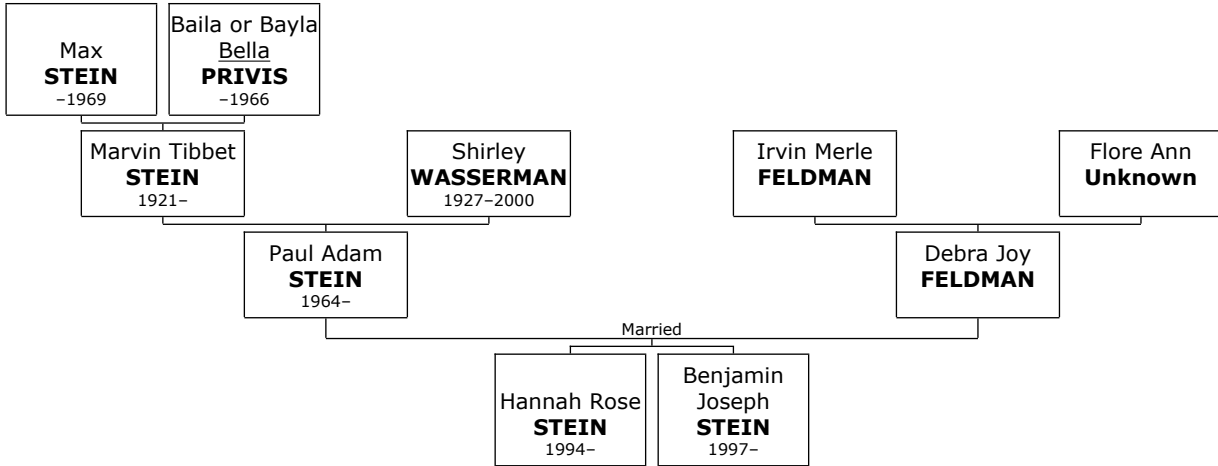

Family of Paul STEIN and Debra FELDMAN

37. Paul Adam STEIN was born on Friday, August 21, 1964, in St Louis, St Louis, Missouri, USA. He is the son of Marvin Tibbet STEIN (14) and Shirley WASSERMAN.

He married **Debra Joy FELDMAN**. They have two children. She is the daughter of Irvin Merle FELDMAN and Flore Ann Unknown.

Children of Paul Adam STEIN and Debra Joy FELDMAN:

- + 74 f I. **Hannah Rose STEIN** was born in 1994.
- m II. **Benjamin Joseph STEIN** was born on April 17, 1997.