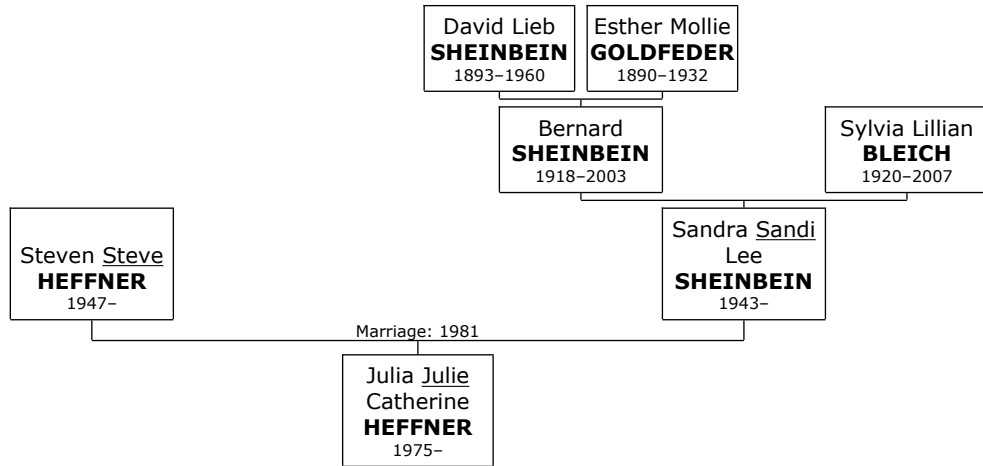

Family of Sandi SHEINBEIN and Steve HEFFNER

Here are the details about **Sandra Sandi Lee SHEINBEIN's** second marriage with Steven Steve HEFFNER. You can read more about Sandi on page 51.

At the age of 37, Sandra Sandi Lee SHEINBEIN married **Steven Steve HEFFNER** on Sunday, August 16, 1981, when he was 34 years old. They have one daughter. Steven Steve HEFFNER was born in Baltimore, Baltimore, Maryland, on Thursday, April 24, 1947.

Daughter of Sandra Sandi Lee SHEINBEIN and Steven Steve HEFFNER:

- f I. **Julia Julie Catherine HEFFNER** was born in Coral Springs, Broward, Florida, on November 7, 1975. Sandra Sandi Lee SHEINBEIN is her stepmother.