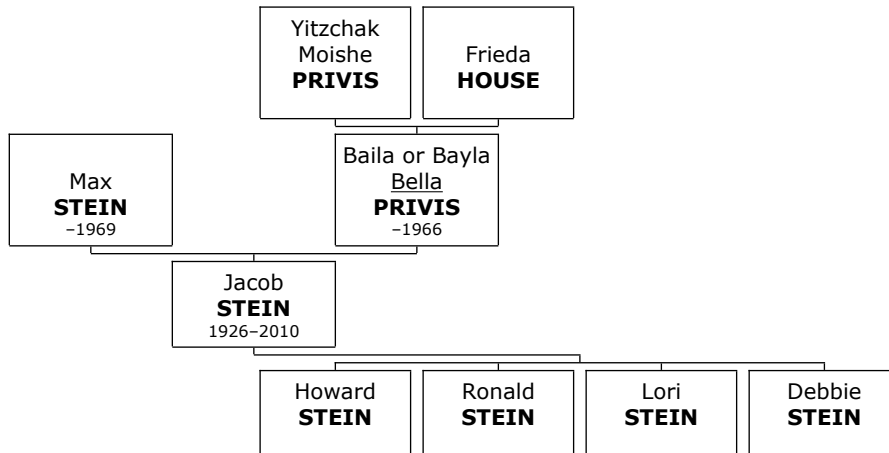

**Family of Rachel STEIN and Pete POMRANZ**

- 15. Rochelle Rachel STEIN** was born in 1923. She is also known as **Ray**. She is the daughter of Max STEIN and Baila or Bayla Bella PRIVIS (6). She married **Irwin Pete POMRANZ**. They have four sons.

Sons of Rochelle Rachel STEIN and Irwin Pete POMRANZ:

- + 38 m I. **Steve POMRANZ.**
- m II. **Jeff POMRANZ.**
- m III. **John POMRANZ.**
- m IV. **Craig POMRANZ.**

**Jacob STEIN**

- 16. Jacob STEIN** was born in 1926. He was the son of Max STEIN and Baila or Bayla Bella PRIVIS (6). Jacob died in 2010 at the age of 84.