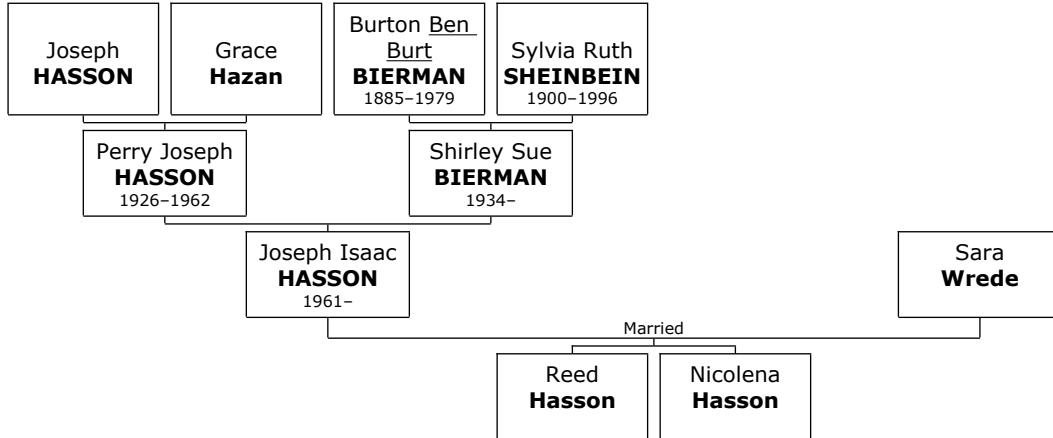

FACTOR and Lorraine UNKNOWN.

Children of Holly G. HASSON and David A. FACTOR:

- m I. **Perry Isaac FACTOR.**
- f II. **Reina FACTOR.**

Family of Joseph HASSON and Sara Wrede

55. Joseph Isaac HASSON was born on Tuesday, August 15, 1961, in Orange, California, USA. He is the son of Perry Joseph HASSON and Shirley Sue BIERMAN (27).

He married **Sara Wrede**. They have two children.

Children of Joseph Isaac HASSON and Sara Wrede:

- m I. **Reed Hasson.**
- f II. **Nicolena Hasson.**