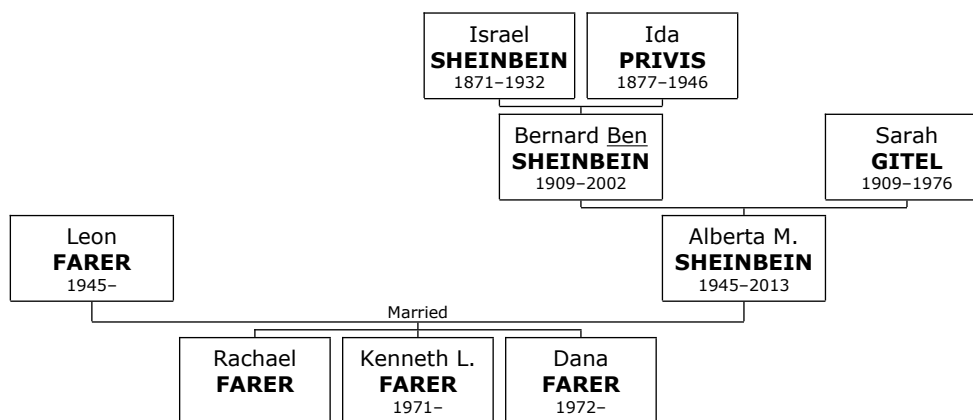

Family of Alberta SHEINBEIN and Leon FARER

31. Alberta M. SHEINBEIN was born on Tuesday, May 22, 1945, in St Louis, St Louis, Missouri, USA. She was the daughter of Bernard Ben SHEINBEIN (11) and Sarah GITEL. Alberta M. died in Florida on May 14,