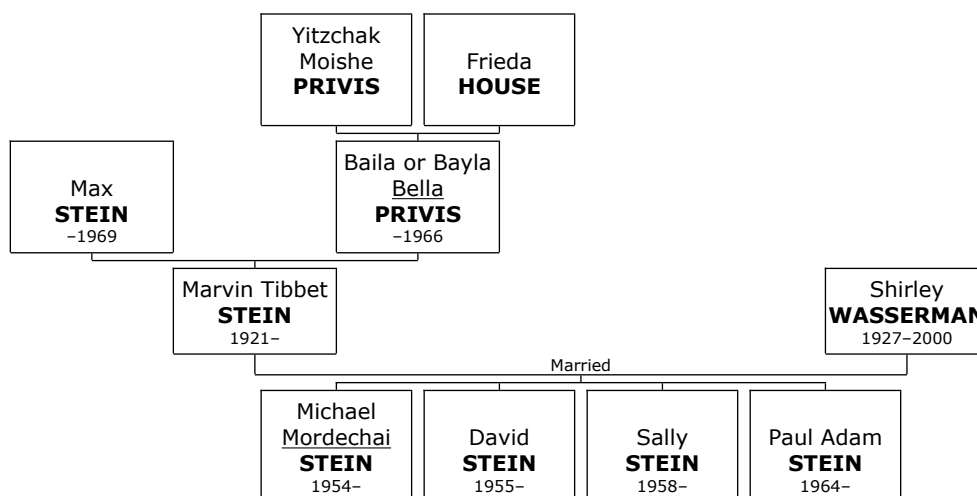

1. **13. Millie Ruth GELLMAN.** She is the daughter of Louis GELLMAN and Sheah Sarah PRIVIS (5).

She married **Sam GOFFSTEIN**. They have three children.

Children of Millie Ruth GELLMAN and Sam GOFFSTEIN:

- + 34 f I. **Sharron Joy GOFFSTEIN.**
- + 35 f II. **Adrienne GOFFSTEIN.**
- m III. **Allan Isaac GOFFSTEIN.**

Family of Marvin STEIN and Shirley WASSERMAN

1. **14. Marvin Tibbet STEIN** was born on Thursday, March 17, 1921, in St Louis, St Louis, Missouri, USA. He is the son of Max STEIN and Baila or Bayla Bella PRIVIS (6).

He married **Shirley WASSERMAN**. They have four children. Shirley WASSERMAN was born in St Louis on Monday, February 7, 1927. Shirley reached 73 years of age and died in St Louis on October 23, 2000.

Children of Marvin Tibbet STEIN and Shirley WASSERMAN:

- + 36 m I. **Michael Mordechai STEIN** was born in 1954.
- m II. **David STEIN** was born in 1955.
- f III. **Sally STEIN** was born in 1958.
- + 37 m IV. **Paul Adam STEIN** was born in St Louis on August 21, 1964.