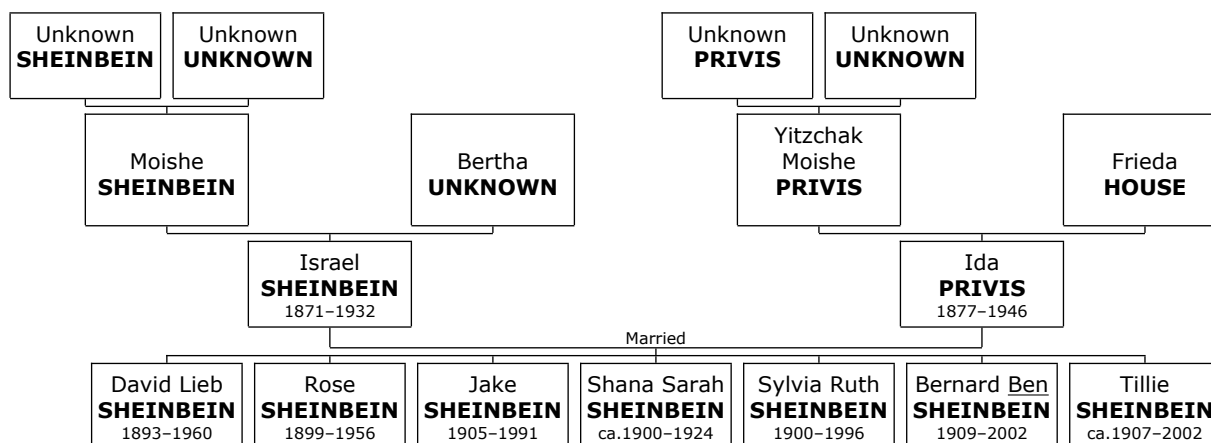

### Family of Yitzchak PRIVIS and Frieda HOUSE

1. **Yitzchak Moishe PRIVIS** was born in Kolki, Khmelnytsky, Ukraine. He is also known as **Isadore**. He is the son of Unknown PRIVIS and Unknown UNKNOWN.

He married **Frieda HOUSE**. They have five children. Frieda HOUSE was born in Kolki.

Children of Yitzchak Moishe PRIVIS and Frieda HOUSE:

- + 2 f I. **Ida PRIVIS** was born in Kolki in 1877. She died in St Louis, St Louis, Missouri, USA, on January 28, 1946, at the age of 69.
- + 3 m II. **Noyech or Noach Nathan PRIVIS**. He is also known as **Nathan GOLDMAN**.
- + 4 f III. **Chana Rochel PRIVIS**.
- + 5 f IV. **Sheah Sarah PRIVIS** was born in Kolki in 1884. She died in St Louis, St Louis, Missouri, USA, on September 15, 1963, at the age of 79.
- + 6 f V. **Baila or Bayla Bella PRIVIS**. Bella died in 1966.

#### Family of Ida PRIVIS and Israel SHEINBEIN

2. **Ida PRIVIS** was born in 1877 in Kolki, Khmelnytsky, Ukraine. She was the daughter of Yitzchak Moishe PRIVIS (1) and Frieda HOUSE. Ida died in St Louis, St Louis, Missouri, USA, on January 28, 1946, at the age of 69.