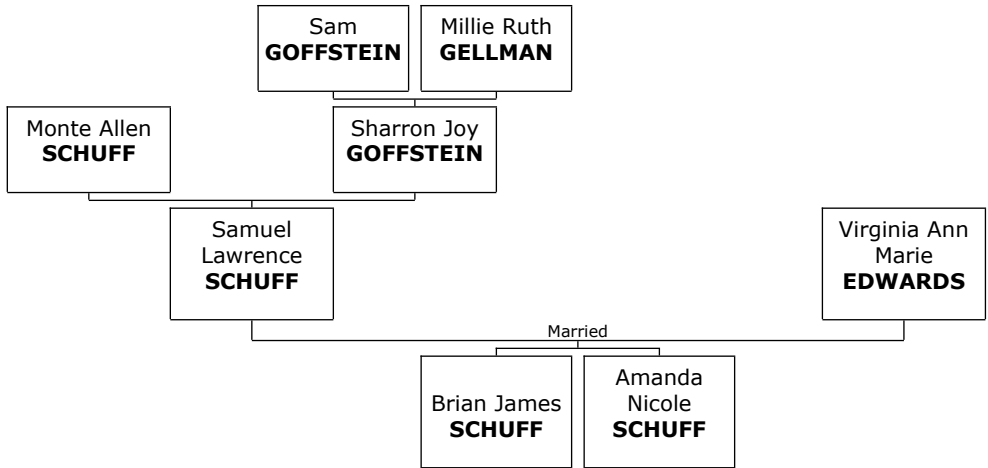

Family of Samuel SCHUFF and Virginia EDWARDS

66. Samuel Lawrence SCHUFF. He is the son of Monte Allen SCHUFF and Sharron Joy GOFFSTEIN (34).

He married **Virginia Ann Marie EDWARDS**. They have two children.

Children of Samuel Lawrence SCHUFF and Virginia Ann Marie EDWARDS:

- m I. **Brian James SCHUFF.**
- + 82 f II. **Amanda Nicole SCHUFF.**