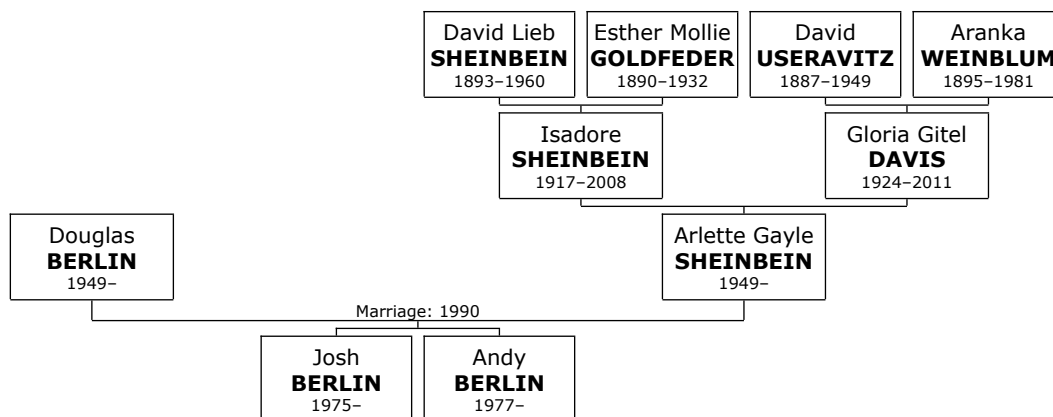

Family of Arlette SHEINBEIN and Douglas BERLIN

Here are the details about **Arlette Gayle SHEINBEIN's** third marriage with Douglas BERLIN. You can read more about Arlette Gayle on page 47.

At the age of 40, Arlette Gayle SHEINBEIN married **Douglas BERLIN** on Sunday, September 9, 1990, in Atlanta, De Kalb, Georgia, when he was 41 years old. They have two sons. Douglas BERLIN was born in Richmond, Virginia, on Saturday, February 19, 1949. He is also known as **Doug**.

Sons of Arlette Gayle SHEINBEIN and Douglas BERLIN:

- m I. **Josh BERLIN** was born on September 10, 1975. Arlette Gayle SHEINBEIN is his stepmother.
- m II. **Andy BERLIN** was born on October 12, 1977. Arlette Gayle SHEINBEIN is his stepmother.

Eddie SHEINBEIN

43. Edward Eddie Melvin SHEINBEIN was born on Saturday, August 20, 1938, in St Louis, St Louis, Missouri, USA. He was also known as **Eddie**. He was the son of Bernard SHEINBEIN (18) and Sylvia Lillian BLEICH. Eddie died in Broward, Florida, on March 19, 2000, at the age of 61.

Marriages with Susan Sue RAYMOND and Francine Unknown (Page 50) are known.