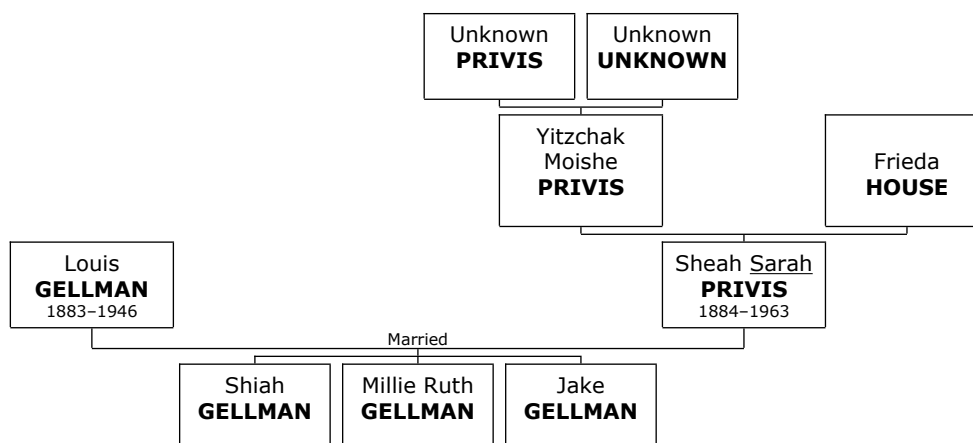

**Family of Nathan PRIVIS and Mimi UNKNOWN**

3. **Noyech or Noach Nathan PRIVIS**. He is also known as **Nathan GOLDMAN**. He is the son of Yitzchak Moishe PRIVIS (1) and Frieda HOUSE.

He married **Mimi UNKNOWN**.

**Family of Rochel PRIVIS and Yaakov BRESSLER**

4. **Chana Rochel PRIVIS**. She is the daughter of Yitzchak Moishe PRIVIS (1) and Frieda HOUSE.

She married **Yaakov Aryeh BRESSLER**.

## Family of Sarah PRIVIS and Louis GELLMAN

5. **Sheah Sarah PRIVIS** was born in 1884 in Kolki, Khmelnytsky, Ukraine. She was the daughter of Yitzchak Moishe PRIVIS (1) and Frieda HOUSE. Sarah died in St Louis, St Louis, Missouri, USA, on September 15, 1963, at the age of 79.