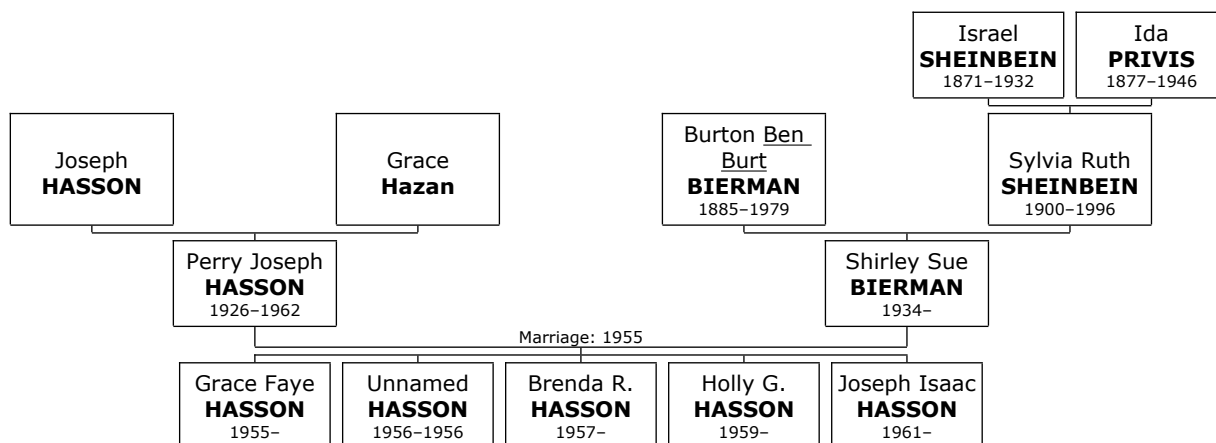

Here are the details about **Shirley Sue BIERMAN's** first marriage with Stanley F. BERKO. You can read more about Shirley Sue on page 36.

Shirley Sue BIERMAN married **Stanley F. BERKO**. Stanley F. BERKO was born on Wednesday, January 4, 1928.

Family of Shirley BIERMAN and Perry HASSON

Here are the details about **Shirley Sue BIERMAN's** second marriage with Perry Joseph HASSON. You can read more about Shirley Sue on page 36.

Shirley Sue BIERMAN married **Perry Joseph HASSON** on Sunday, March 27, 1955, in Los Angeles, Los Angeles, California, USA. They have five children. Perry Joseph HASSON was born in 1926. Perry Joseph reached 36 years of age and died in 1962. He was the son of Joseph HASSON and Grace Hazan.

Children of Shirley Sue BIERMAN and Perry Joseph HASSON:

- f I. **Grace Faye HASSON** was born in Los Angeles on December 27, 1955.
- m II. **Unnamed HASSON** was born in Los Angeles on September 30, 1956. He died in Los Angeles on September 30, 1956.
- + 53 f III. **Brenda R. HASSON** was born in Los Angeles on September 4, 1957.
- + 54 f IV. **Holly G. HASSON** was born in Orange on April 24, 1959.
- + 55 m V. **Joseph Isaac HASSON** was born in Orange on August 15, 1961.