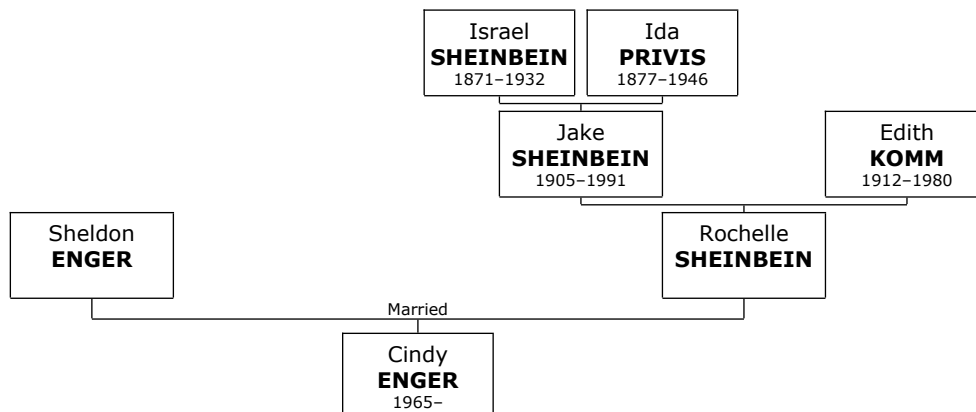

23. Sandra SHEINBEIN. She was the daughter of Jake SHEINBEIN (9) and Edith KOMM. Sandra was confirmed in 1950. She died in 1964.

She married **Unknown UNKNOWN.** They have two daughters.

Daughters of Sandra SHEINBEIN and Unknown UNKNOWN:

- f I. **Kathy UNKNOWN** was born about 1959.
- f II. **Debbie UNKNOWN** was born in 1964.

Family of Rochelle SHEINBEIN and Sheldon ENGER

24. Rochelle SHEINBEIN. She is the daughter of Jake SHEINBEIN (9) and Edith KOMM.

She married **Sheldon ENGER.** They have one daughter.

Daughter of Rochelle SHEINBEIN and Sheldon ENGER:

- f I. **Cindy ENGER** was born in April 1965.