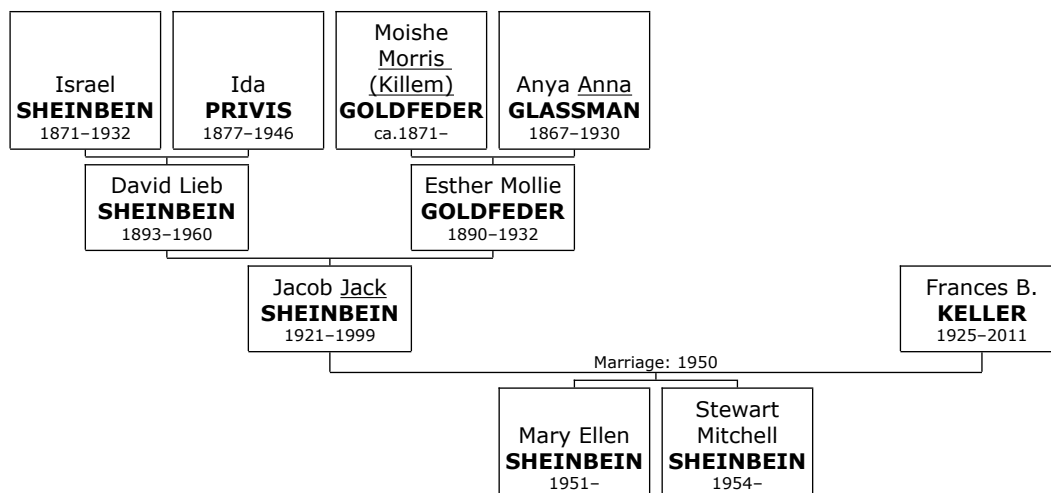

Family of Jack SHEINBEIN and Frances KELLER

19. Jacob Jack SHEINBEIN was born on Sunday, February 13, 1921, in St Louis, St Louis, Missouri, USA. He was also known as **Jack**. He was the son of David Lieb SHEINBEIN (7) and Esther Mollie GOLDFEDER. Jack died in Pompano Beach, Broward, Florida, on November 7, 1999, at the age of 78. He was buried in St. Louis, MO, on November 10, 1999.

At the age of 29, Jack married **Frances B. KELLER** on Sunday, March 12, 1950, in St Louis, St Louis, Missouri, USA, when she was 24 years old. They had two children. Frances B. KELLER was born in St Louis on Wednesday, June 24, 1925. Frances B. reached 85 years of age and died in St Louis on June 5, 2011.

Children of Jacob Jack SHEINBEIN and Frances B. KELLER:

- + 45 f I. **Mary Ellen SHEINBEIN** was born in St Louis on July 6, 1951.
- + 46 m II. **Stewart Mitchell SHEINBEIN** was born in St. Louis, MO, on April 23, 1954.