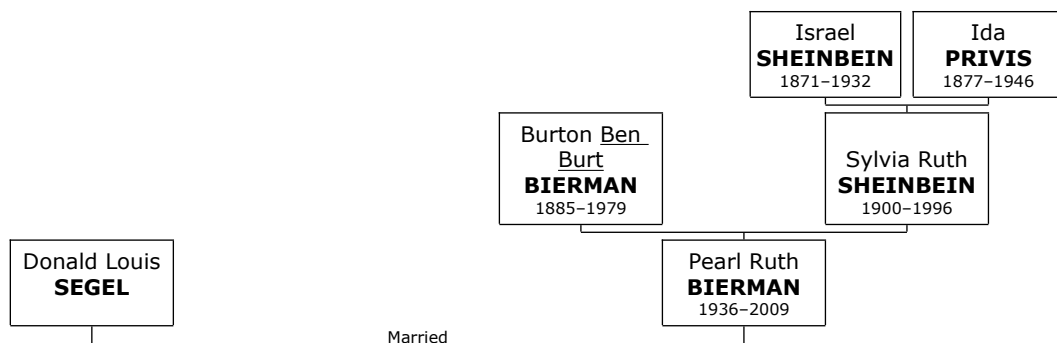

Family of Pearl **BIERMAN** and Donald **SEGEL**

1. **28. Pearl Ruth BIERMAN** was born on Monday, September 14, 1936. She was the daughter of Burton Ben Burt BIERMAN and Sylvia Ruth SHEINBEIN (10). Pearl Ruth died in Pacific Palisades, Los Angeles, California, USA, on February 16, 2009, at the age of 72.

She married **Donald Louis SEGEL**.