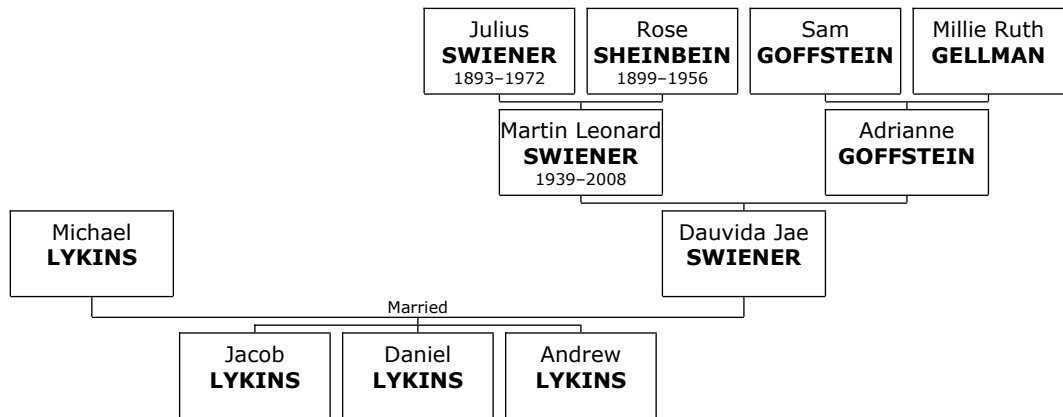

Family of Dauvida SWIENER and Michael LYKINS

52. Dauvida Jae SWIENER. She is the daughter of Martin Leonard SWIENER (22) and Adrienne GOFFSTEIN (35).

She married **Michael LYKINS**. They have three sons.

Sons of Dauvida Jae SWIENER and Michael LYKINS:

- m I. **Jacob LYKINS.**
- m II. **Daniel LYKINS.**
- m III. **Andrew LYKINS.**