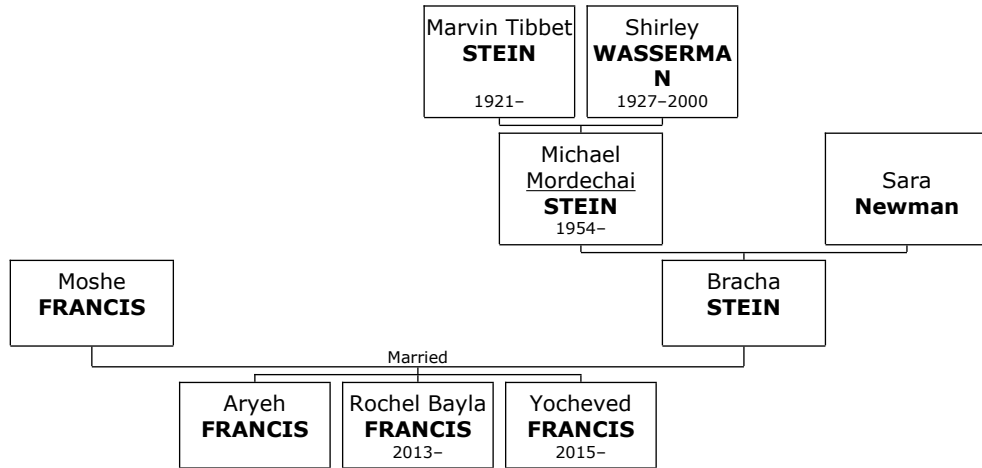

Nechama married **Hillel ZAND** in 2001. They have five children.

Children of Nechama STEIN and Hillel ZAND:

- f I. **Chana Miriam Miri ZAND.**
- m II. **Yeziel Menachem ZAND.**
- m III. **Dovid Meir ZAND.**
- m IV. **Yaakov Koppel ZAND.**
- f V. **Devorah Tamar ZAND.**

Family of Bracha STEIN and Moshe FRANCIS

70. Bracha STEIN. She is the daughter of Michael Mordechai STEIN (36) and Sara Newman.

She married **Moshe FRANCIS**. They have three children.

Children of Bracha STEIN and Moshe FRANCIS:

- m I. **Aryeh FRANCIS.**
- f II. **Rochel Bayla FRANCIS** was born on August 21, 2013.
- f III. **Yocheved FRANCIS** was born in 2015.