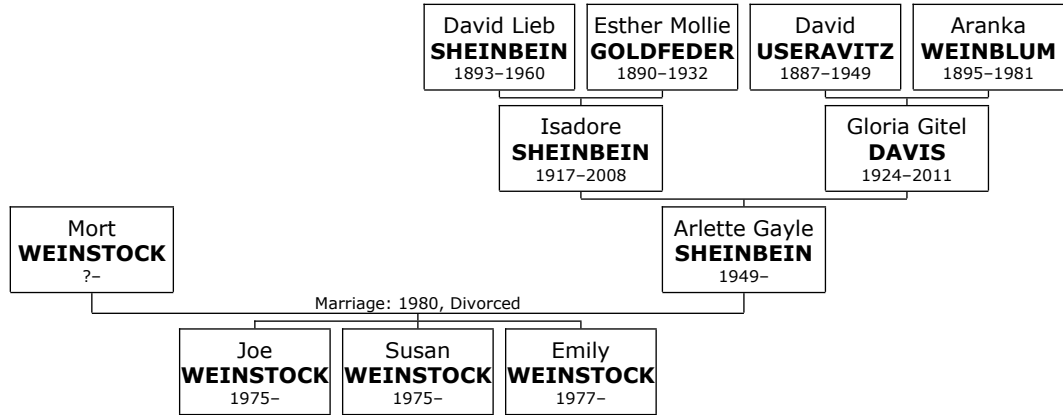

WEINSTOCK.

+ 78 f II. **Ilana Joy MORRIS** was born in Dallas, TX, on October 19, 1976. She is also known as **Ilana WEINSTOCK.**

Family of Arlette SHEINBEIN and Mort WEINSTOCK

Here are the details about **Arlette Gayle SHEINBEIN's** second marriage with Mort WEINSTOCK. You can read more about Arlette Gayle on page 47.

Arlette Gayle SHEINBEIN married **Mort WEINSTOCK** on Thursday, January 10, 1980, in Oklahoma City. They are divorced. They have three children. Mort WEINSTOCK was born in New York on April 4.

Children of Arlette Gayle SHEINBEIN and Mort WEINSTOCK:

- m I. **Joe WEINSTOCK** was born on September 7, 1975. Arlette Gayle SHEINBEIN is his stepmother.
- f II. **Susan WEINSTOCK** was born on September 7, 1975. Arlette Gayle SHEINBEIN is her stepmother.
- f III. **Emily WEINSTOCK** was born on November 30, 1977. Arlette Gayle SHEINBEIN is her stepmother.