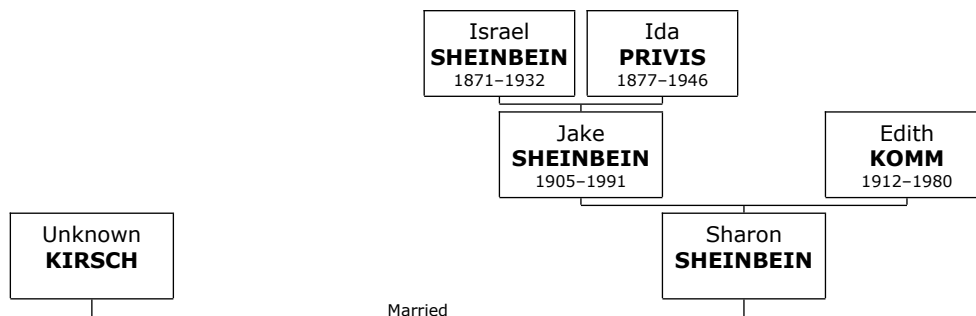

Family of Sharon SHEINBEIN and Unknown KIRSCH

25. Sharon SHEINBEIN. She is the daughter of Jake SHEINBEIN (9) and Edith KOMM.

She married **Unknown KIRSCH.**