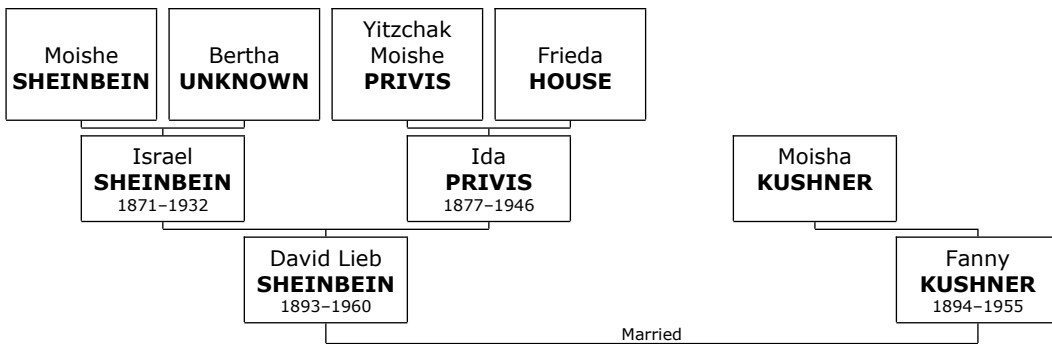

Family of David SHEINBEIN and Fanny KUSHNER

Here are the details about **David Lieb SHEINBEIN's** third marriage with Fanny KUSHNER. You can read more about David Lieb on page 19.