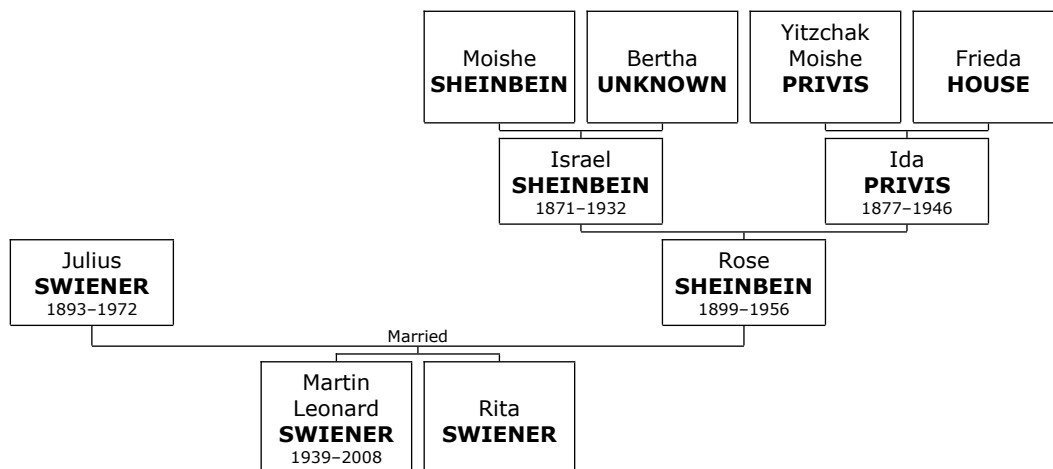

**Family of David SHEINBEIN and Helen FLAKS**

Here are the details about **David Lieb SHEINBEIN's** second marriage with Helen FLAKS. You can read more about David Lieb on page 19.

At the age of 62, David Lieb SHEINBEIN married **Helen FLAKS** on Tuesday, March 13, 1956, when she was 62 years old. Helen FLAKS was born on Tuesday, March 13, 1894. Helen reached 93 years of age and died in St Louis, St Louis, Missouri, USA, on March 17, 1987.

**Family of David SHEINBEIN and Fanny KUSHNER**

Here are the details about **David Lieb SHEINBEIN's** third marriage with Fanny KUSHNER. You can read more about David Lieb on page 19.

David Lieb SHEINBEIN married **Fanny KUSHNER**. Fanny KUSHNER was born in Russia on Sunday, August 12, 1894. Fanny reached 60 years of age and died in St Louis, St Louis, Missouri, USA, on June 21, 1955. She was the daughter of Moisha KUSHNER.

### Family of Rose SHEINBEIN and Julius SWIENER

**8. Rose SHEINBEIN** was born on Tuesday, March 21, 1899, in Kolki, Khmelnytsky, Ukraine. She was the daughter of Israel SHEINBEIN and Ida PRIVIS (2). Rose died in St Louis, St Louis, Missouri, USA, on July 21, 1956, at the age of 57.