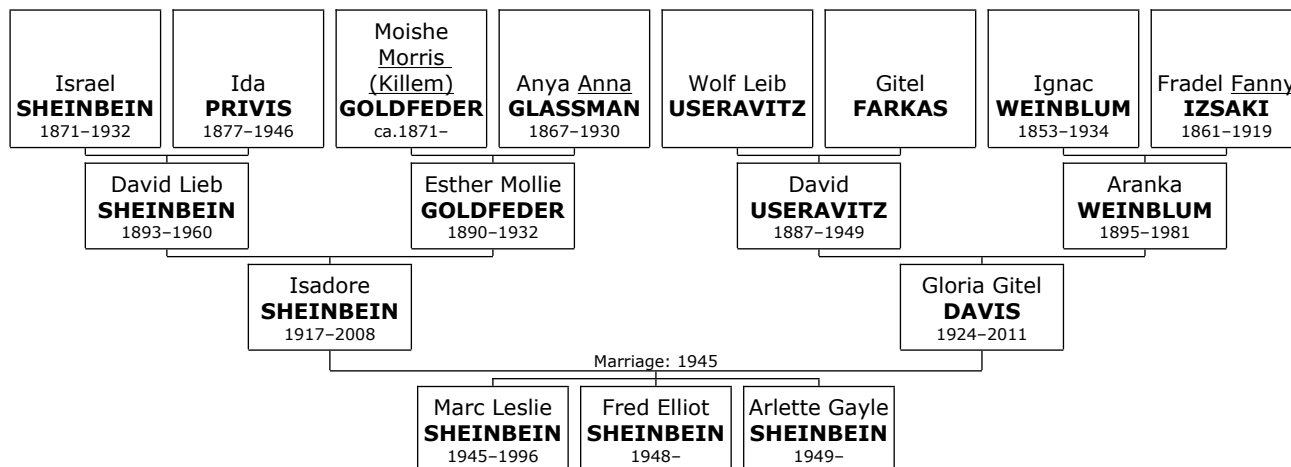

3rd Generation

Family of Isadore SHEINBEIN and Gloria DAVIS

17. Isadore SHEINBEIN was born on Monday, April 2, 1917, in Milan, Monroe, Michigan, USA. He was also known as **Iz**. He was the son of David Lieb SHEINBEIN (7) and Esther Mollie GOLDFEDER. Isadore died in Atlanta, De Kalb, Georgia, on February 13, 2008, at the age of 90. He was buried in Atlanta on February 15, 2008.

At the age of 27, Isadore married **Gloria Gitel DAVIS** on Sunday, January 7, 1945, in Oklahoma City, Oklahoma, Oklahoma, when she was 20 years old. They had three children. Gloria Gitel DAVIS was born in Oklahoma City on Wednesday, July 16, 1924. Gloria Gitel reached 87 years of age and died in Atlanta, De Kalb, Georgia, on October 22, 2011. She was the daughter of David USERAVITZ and Aranka WEINBLUM.

Children of Isadore SHEINBEIN and Gloria Gitel DAVIS:

- + 40 m I. **Marc Leslie SHEINBEIN** was born in Oklahoma City on December 11, 1945. He died in Dallas, TX, on June 20, 1996, at the age of 50.
- + 41 m II. **Fred Elliot SHEINBEIN** was born in Oklahoma City on March 19, 1948.
- + 42 f III. **Arlette Gayle SHEINBEIN** was born in Oklahoma City on September 13, 1949.