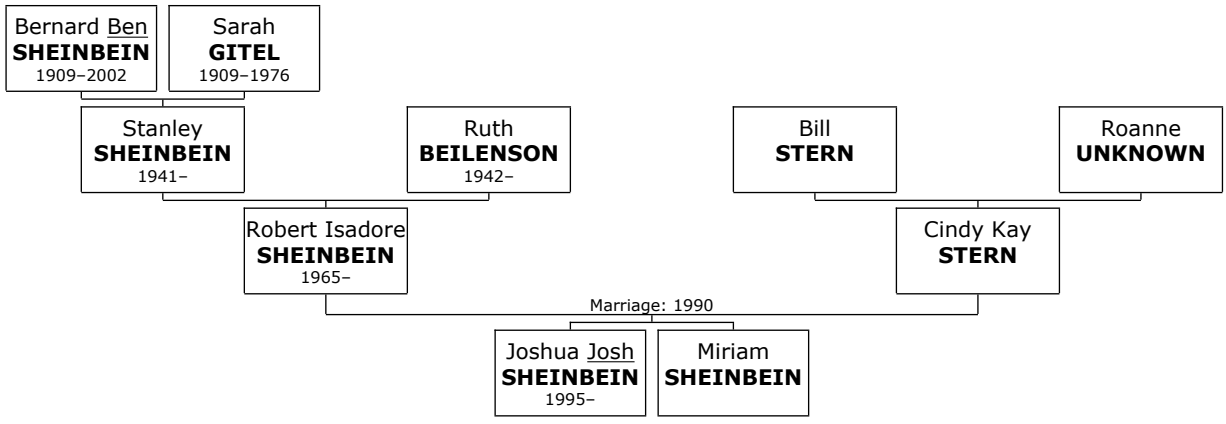

Family of Robert SHEINBEIN and Cindy STERN

58. Robert Isadore SHEINBEIN was born on Friday, July 16, 1965.^[1] He is the son of Stanley SHEINBEIN (30) and Ruth BEILENSEN.

Robert Isadore married **Cindy Kay STERN** on Sunday, June 10, 1990, in Dallas, TX. They have two children. She is the daughter of Bill STERN and Roanne UNKNOWN.

Children of Robert Isadore SHEINBEIN and Cindy Kay STERN:

- m I. **Joshua Josh SHEINBEIN** was born in 1995. He is also known as **Josh**.
- f II. **Miriam SHEINBEIN**.