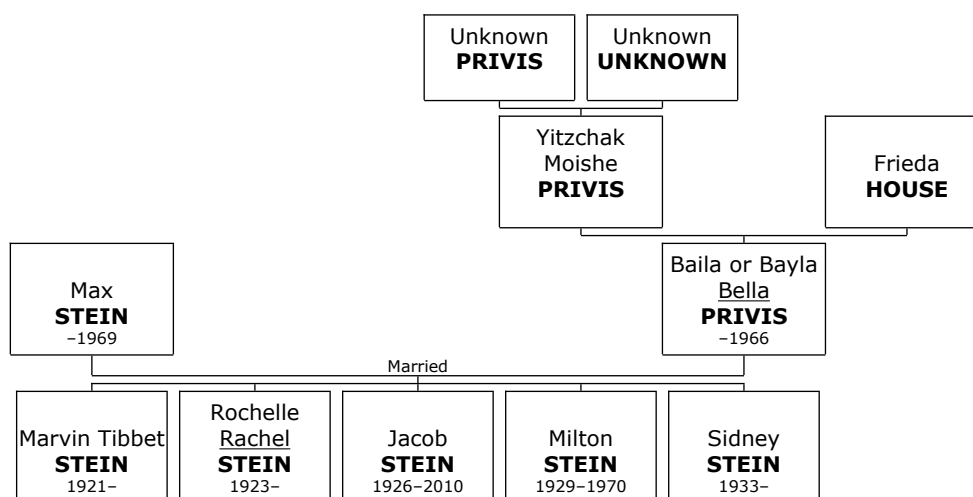

Family of Bella PRIVIS and Max STEIN

6. **Baila or Bayla Bella PRIVIS**. She was the daughter of Yitzchak Moishe