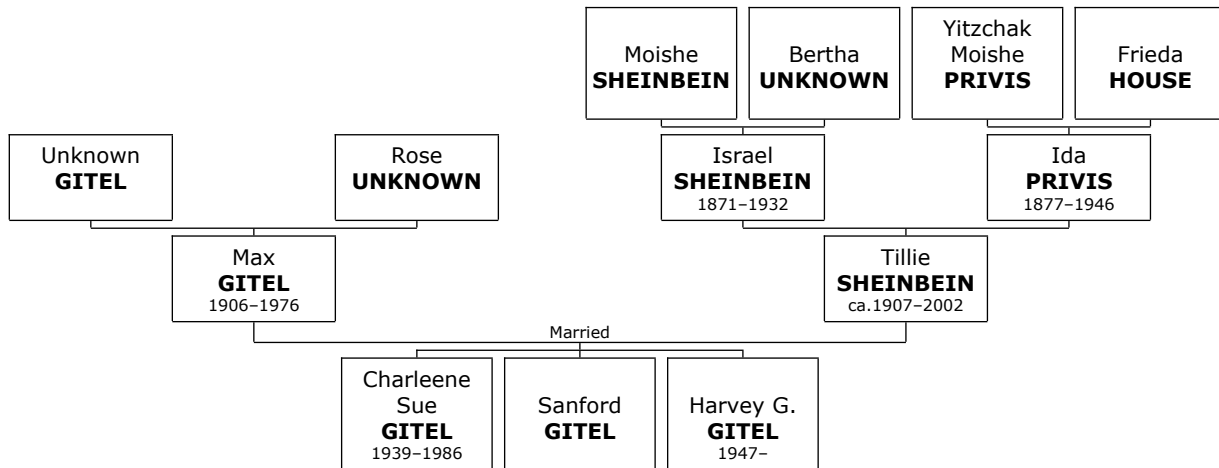

67.

Family of Tillie SHEINBEIN and Max GITEL