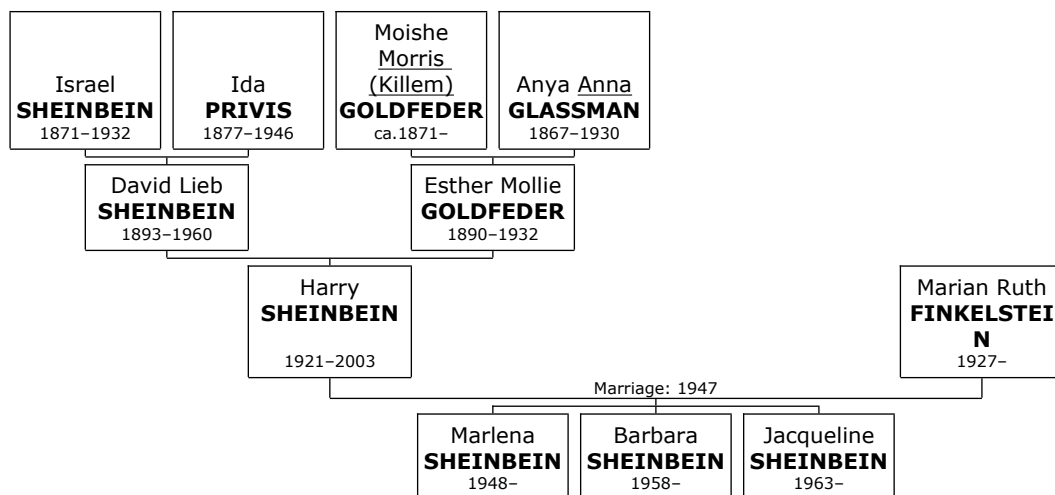

Family of Harry SHEINBEIN and Marian FINKELSTEIN

20. Harry SHEINBEIN was born on Sunday, February 13, 1921, in St Louis, St Louis, Missouri, USA. He was the son of David Lieb SHEINBEIN (7) and Esther Mollie GOLDFEDER. Harry died in St Louis on December 23, 2003, at the age of 82.

At the age of 26, Harry married **Marian Ruth FINKELSTEIN** on Sunday, June 22, 1947, in St Louis when she was 19 years old. They have three daughters. Marian Ruth FINKELSTEIN was born in St Louis on Sunday, November 6, 1927.

Daughters of Harry SHEINBEIN and Marian Ruth FINKELSTEIN:

- f I. **Marlena SHEINBEIN** was born in St Louis on March 14, 1948.
- f II. **Barbara SHEINBEIN** was born in St Louis on April 6, 1958.
- f III. **Jacqueline SHEINBEIN** was born in St Louis on November 22, 1963. She is also known as **Jackie**.