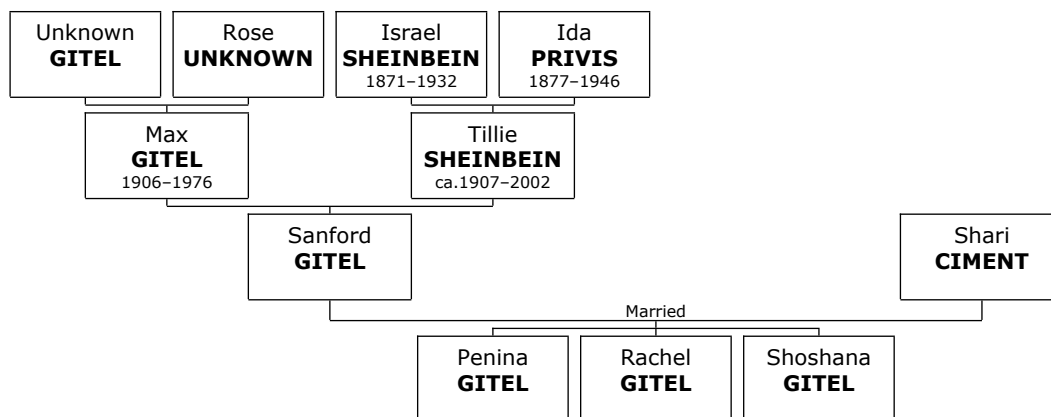

Family of Sanford GITEL and Shari CIMENT

33. Sanford GITEL. He is the son of Max GITEL and Tillie SHEINBEIN (12).
Sanford married **Shari CIMENT**. They have three daughters.

Daughters of Sanford GITEL and Shari CIMENT:

- + 63 f I. **Penina GITEL.**
- + 64 f II. **Rachel GITEL.**
- + 65 f III. **Shoshana GITEL.**