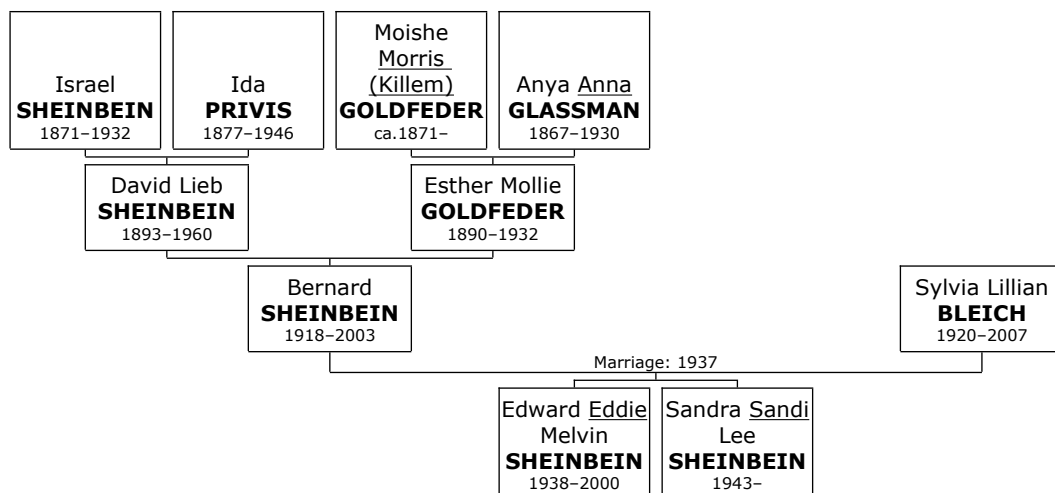

Family of Bernard SHEINBEIN and Sylvia BLEICH

1. **18.** **Bernard SHEINBEIN** was born on Tuesday, June 4, 1918, in Milan, Monroe, Michigan, USA. He was the son of David Lieb SHEINBEIN (7) and Esther Mollie GOLDFEDER. Bernard died in Miami, Dade, Florida, on November 18, 2003, at the age of 85.

At the age of 19, Bernard married **Sylvia Lillian BLEICH** on Sunday, November 14, 1937, in St Louis, St Louis, Missouri, when she was 17 years old. They had two children. Sylvia Lillian BLEICH was born in St Louis on Saturday, August 7, 1920. Sylvia Lillian reached 86 years of age and died in Miami, Dade, Florida, on August 1, 2007.

Children of Bernard SHEINBEIN and Sylvia Lillian BLEICH:

1. + 43 m I. **Edward Eddie Melvin SHEINBEIN** was born in St Louis on August 20, 1938. He was also known as **Eddie**. Eddie died in Broward, Florida, on March 19, 2000, at the age of 61.
2. + 44 f II. **Sandra Sandi Lee SHEINBEIN** was born in St Louis on December 3, 1943. She is also known as **Sandi**.