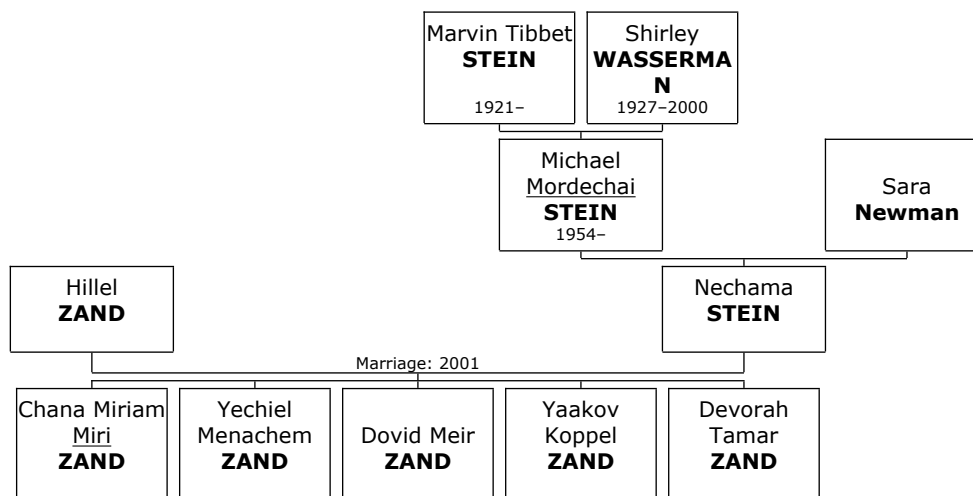

Family of Nechama STEIN and Hillel ZAND

69. Nechama STEIN. She is the daughter of Michael Mordechai STEIN (36) and Sara Newman.