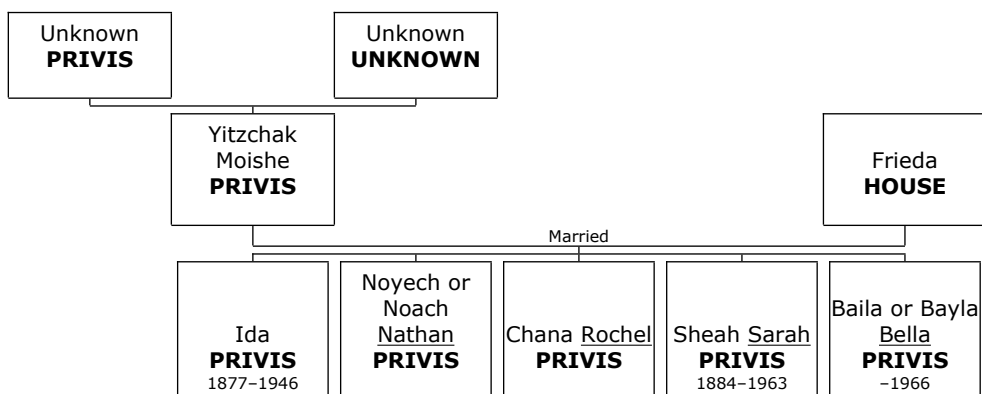

In the chapter titled "Family of the Starting Person" the ancestors of Yitzchak PRIVIS and Frieda HOUSE are presented in a kind of enhanced Pedigree Chart which displays the graphic representation of their direct-line ancestors and the children of the couple. This chapter contains information about the couple whose offspring are listed in the later chapters.

The chapter titled "Families of his Descendants" provides details (as known as of the publication date) for the offspring of Yitzchak PRIVIS and Frieda HOUSE. There is a chapter for each generation. Relatives are listed in the order of the nearness of their relationship.

### Family of Yitzchak PRIVIS and Frieda HOUSE

1. **Yitzchak Moishe PRIVIS** was born in Kolki, Khmelnytsky, Ukraine. He is also known as **Isadore**. He is the son of Unknown PRIVIS and Unknown UNKNOWN.