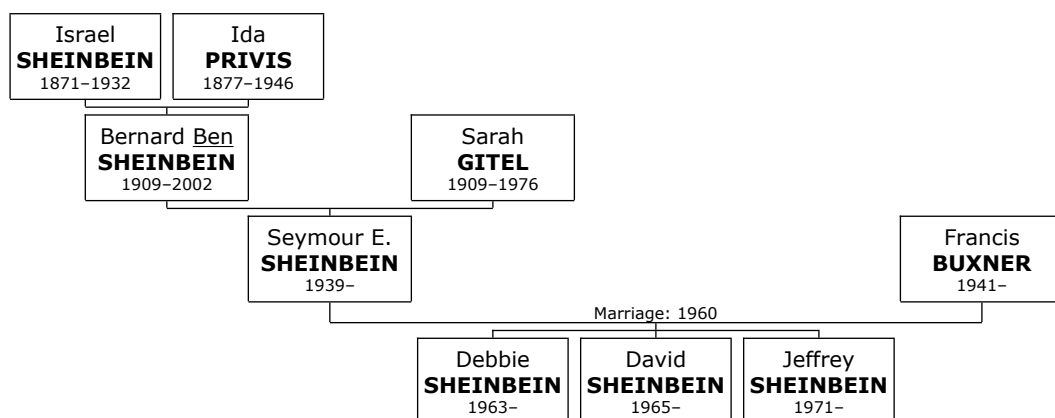

Family of Seymour SHEINBEIN and Francis BUXNER

1. **29. Seymour E. SHEINBEIN** was born on Tuesday, March 14, 1939, in St Louis, St Louis, Missouri, USA. He is the son of Bernard Ben SHEINBEIN (11) and Sarah GITEL.

At the age of 21, Seymour E. married **Francis BUXNER** on Sunday, July 3, 1960, in St Louis when she was 18 years old. They have three children. Francis BUXNER was born in St Louis on Friday, October 3, 1941. She is also known as **Fran**.

Children of Seymour E. SHEINBEIN and Francis BUXNER:

- + 56 f I. **Debbie SHEINBEIN** was born in St Louis on January 17, 1963.
- + 57 m II. **David SHEINBEIN** was born in St Louis on May 15, 1965.