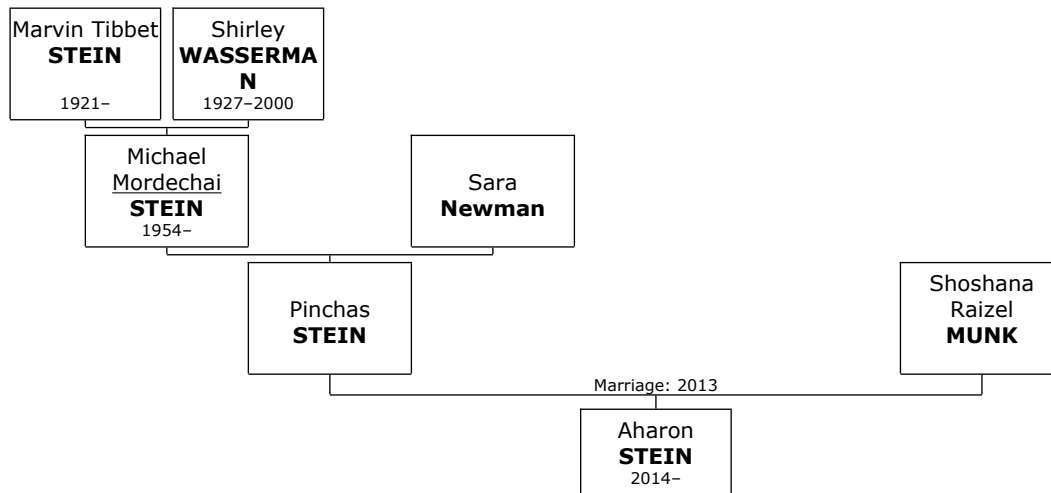

Family of Pinchas STEIN and Shoshana MUNK

72. Pinchas STEIN. He is the son of Michael Mordechai STEIN (36) and Sara Newman.

Pinchas married **Shoshana Raizel MUNK** in January 2013. They have