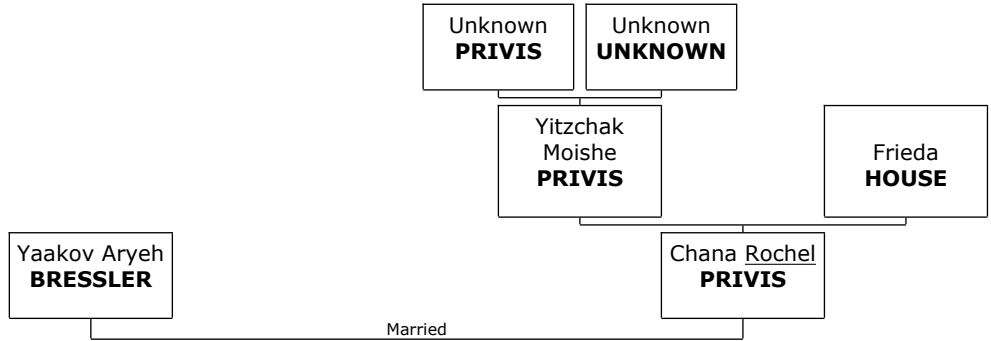

Family of Rochel PRIVIS and Yaakov BRESSLER

4. **Chana Rochel PRIVIS**. She is the daughter of Yitzchak Moishe PRIVIS (1) and Frieda HOUSE.

She married **Yaakov Aryeh BRESSLER**.