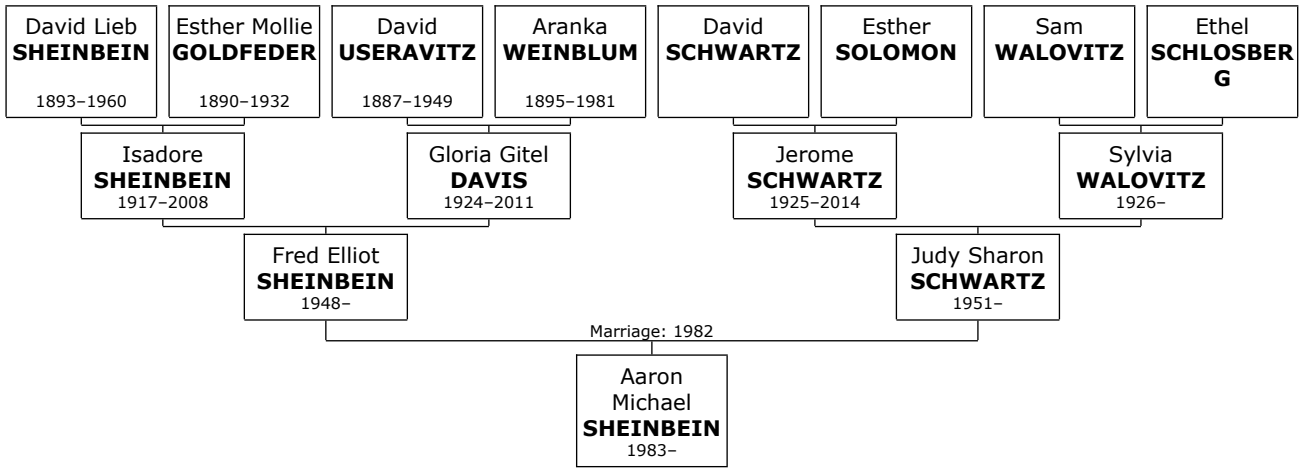

Family of Fred SHEINBEIN and Judy SCHWARTZ

41. Dr. Fred Elliot SHEINBEIN was born on Friday, March 19, 1948, in Oklahoma City, Oklahoma, Oklahoma, USA. He is the son of Isadore