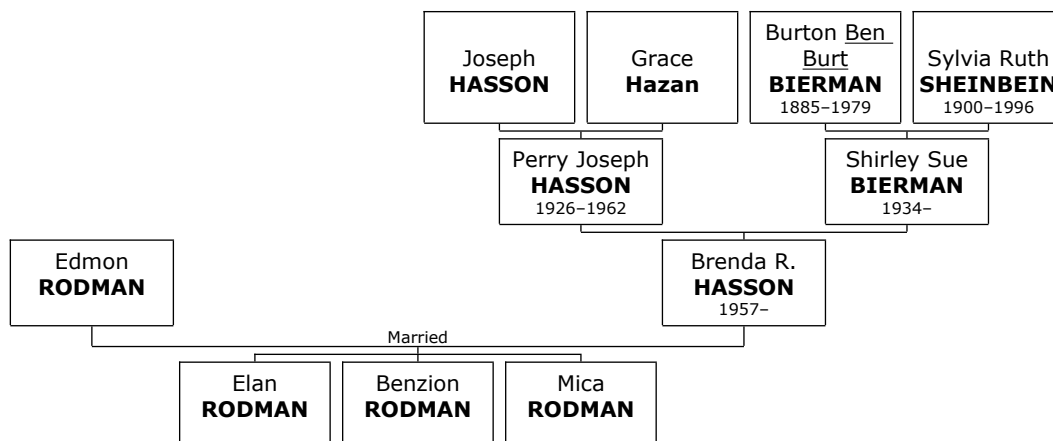

Family of Brenda HASSON and Edmon RODMAN

53. Brenda R. HASSON was born on Wednesday, September 4, 1957, in Los Angeles, Los Angeles, California, USA. She is the daughter of Perry Joseph HASSON and Shirley Sue BIERMAN (27).

She married **Edmon RODMAN**. They have three sons.

Sons of Brenda R. HASSON and Edmon RODMAN:

- m I. **Elan RODMAN.**
- m II. **Benzion RODMAN.**
- m III. **Mica RODMAN.**