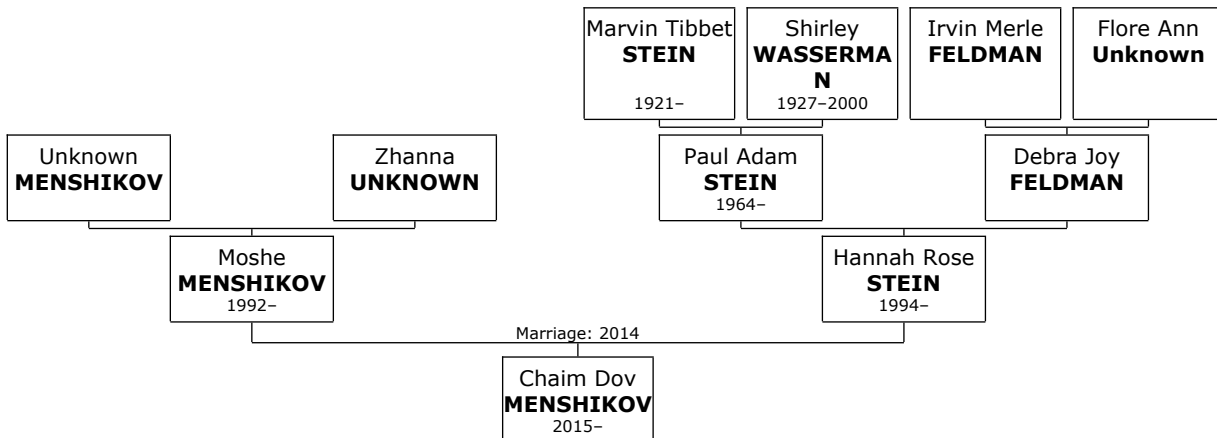

Family of Hannah STEIN and Moshe MENSNIKOV

74. Hannah Rose STEIN was born in 1994. She is the daughter of Paul Adam STEIN (37) and Debra Joy FELDMAN.

At the age of 20, Hannah Rose married **Moshe MENSNIKOV** on