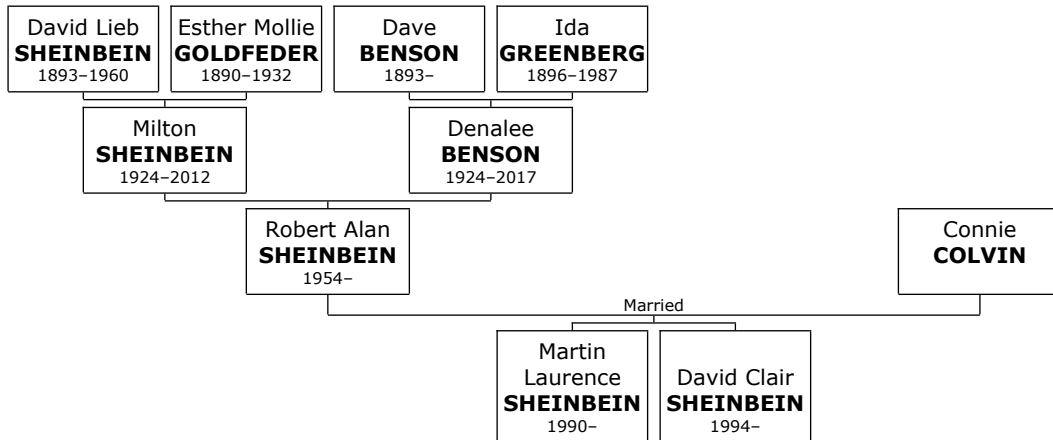

47. Roger Brock SHEINBEIN was born on Saturday, October 1, 1949, in Fort Worth, Tarrant, Texas, USA. He is the son of Milton SHEINBEIN (21) and Denalee BENSON.

Roger Brock married **Sarah DeGuzman** on Saturday, August 21, 2010, in Los Angeles, Los Angeles, California.

Family of Robert SHEINBEIN and Connie COLVIN

48. Robert Alan SHEINBEIN was born on Tuesday, July 6, 1954, in Los Angeles, Los Angeles, California, USA. He is also known as **Bob**. He is the son of Milton SHEINBEIN (21) and Denalee BENSON.

He married **Connie COLVIN**. They have two sons.

Sons of Robert Alan SHEINBEIN and Connie COLVIN:

- m I. **Martin Laurence SHEINBEIN** was born in Los Angeles on March 19, 1990.
- m II. **David Clair SHEINBEIN** was born in Los Angeles on September 25, 1994.