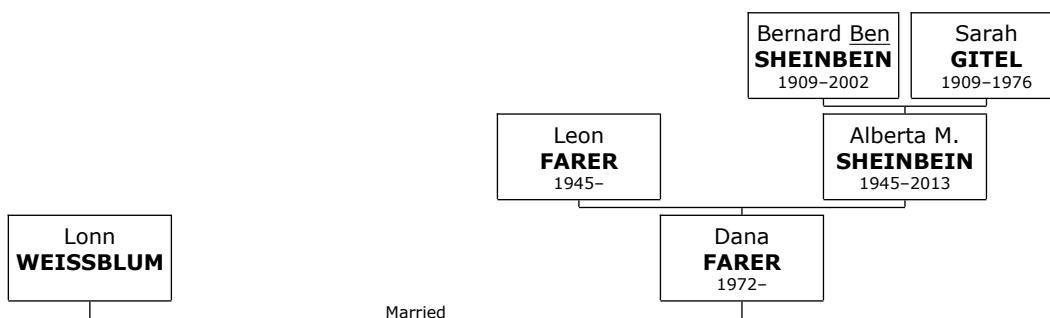

Family of Dana FARER and Lonn WEISSBLUM

61. Dana FARER was born on Wednesday, June 14, 1972. She is the daughter of Leon FARER and Alberta M. SHEINBEIN (31).

She married **Lonn WEISSBLUM**.