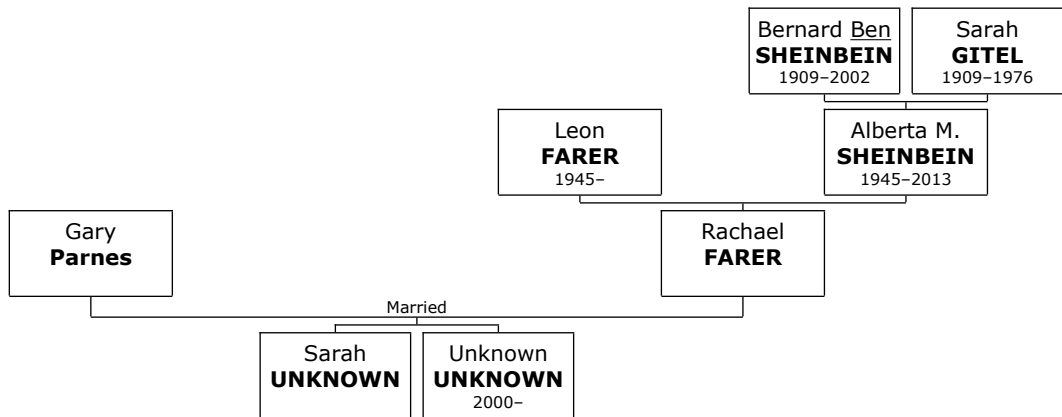

Family of Rachael FARER and Gary Parnes

59. Rachael FARER. She is the daughter of Leon FARER and Alberta M. SHEINBEIN (31).

¹ Greater Houston Jewish Genealogical Society, comp, The Houston Jewish Herald-Voice Index to Vitals and Family Events, 1908-2007 (Provo, UT, USA, The Generations Network, Inc., 2008), www.ancestry.com, Database online. Record for Robert Isadore Sheinbein.