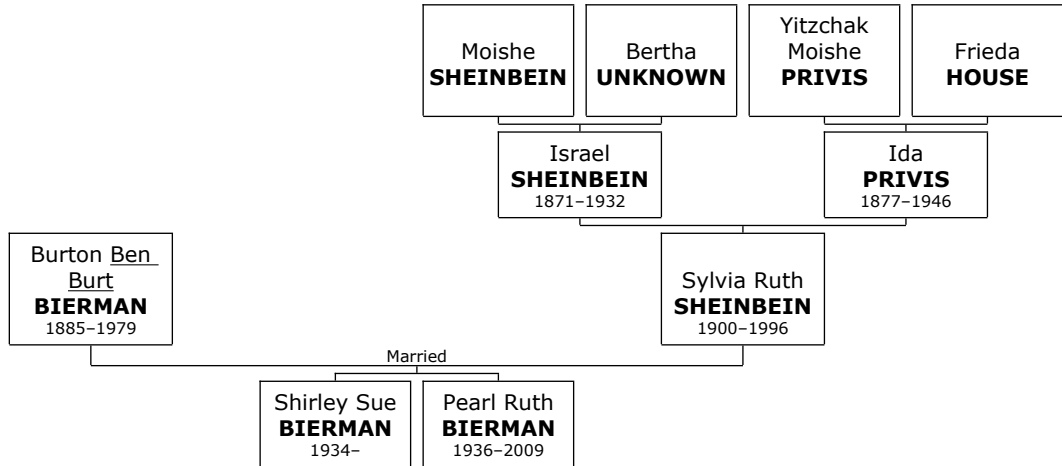

Family of Sylvia SHEINBEIN and Ben Burt BIERMAN

10. Sylvia Ruth SHEINBEIN was born on Thursday, May 10, 1900, in Kolki,