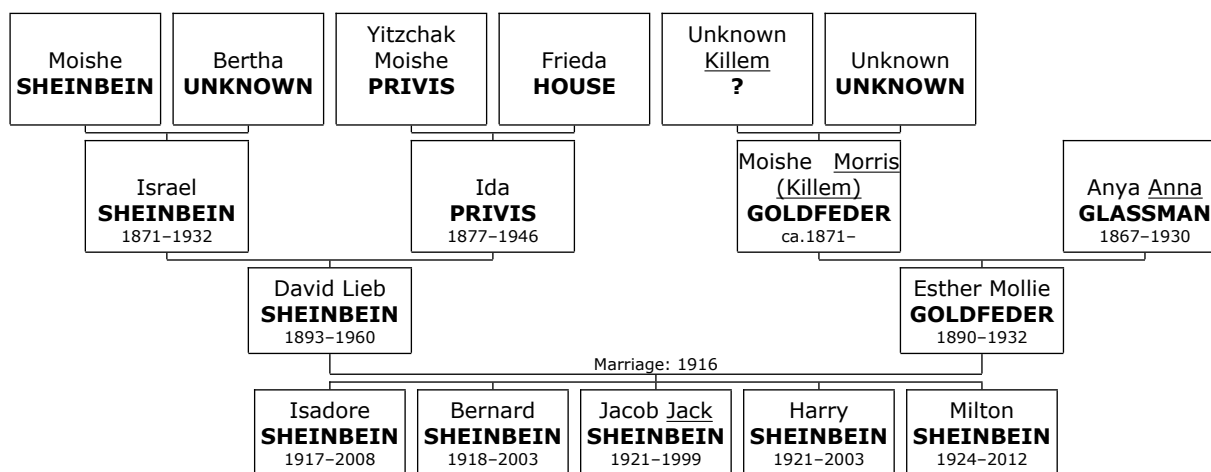

2nd Generation

David SHEINBEIN

7. **David Lieb SHEINBEIN** was born on Thursday, July 20, 1893, in Kolki, Khmelnytsky, Ukraine. He was the son of Israel SHEINBEIN and Ida PRIVIS (2). David Lieb died in St Louis, St Louis, Missouri, USA, in July 1960 at the age of 66.

Marriages with Esther Mollie GOLDFEDER, Helen FLAKS (Page 20) and Fanny KUSHNER (Page 21) are known.

Family of David SHEINBEIN and Esther GOLDFEDER

Here are the details about **David Lieb SHEINBEIN's** first marriage with Esther Mollie GOLDFEDER. You can read more about David Lieb on page 19.

David Lieb SHEINBEIN married **Esther Mollie GOLDFEDER** on Tuesday, June 20, 1916, in Lucas County, Ohio. They had five sons. Esther Mollie GOLDFEDER was born in Poritsk, Poland, in 1890. Esther Mollie reached 42 years of age and died in St Louis, St Louis, Missouri, USA, on August 3, 1932. She was the daughter of Moishe Morris (Killlem) GOLDFEDER and Anya Anna GLASSMAN.

Sons of David Lieb SHEINBEIN and Esther Mollie GOLDFEDER:

- + 17 m I. **Isadore SHEINBEIN** was born in Milan, Monroe, Michigan, USA, on April 2, 1917. He was also known as **Iz**. Isadore died in Atlanta, De Kalb, Georgia, on February 13, 2008, at the age of 90.
- + 18 m II. **Bernard SHEINBEIN** was born in Milan on June 4, 1918. He died in Miami, Dade, Florida, on November 18, 2003, at the age of 85.