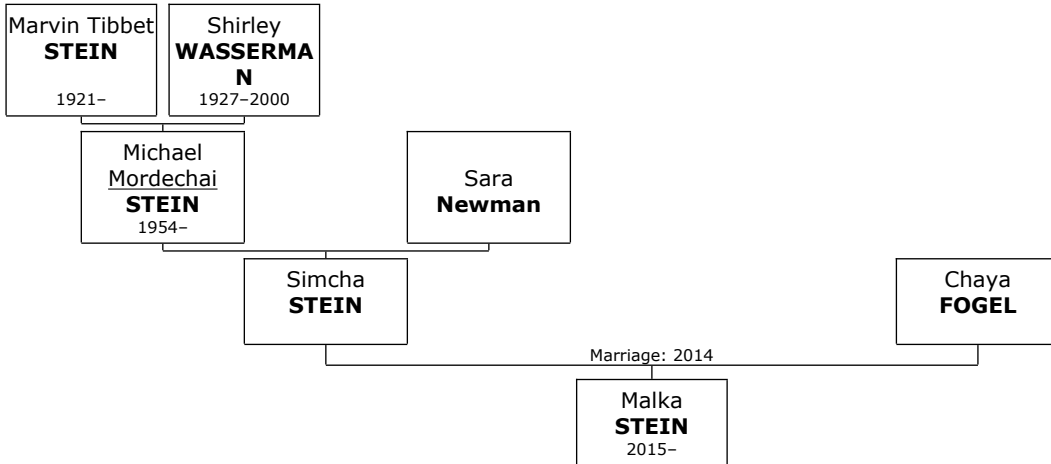

one son.

Son of Pinchas STEIN and Shoshana Raizel MUNK:
m I. **Aharon STEIN** was born in 2014.

Family of Simcha STEIN and Chaya FOGEL

73. Simcha STEIN. He or she is a child of Michael Mordechai STEIN (36) and Sara Newman.

Simcha married **Chaya FOGEL** in 2014. They have one daughter.

Daughter of Simcha STEIN and Chaya FOGEL:
f I. **Malka STEIN** was born in 2015.