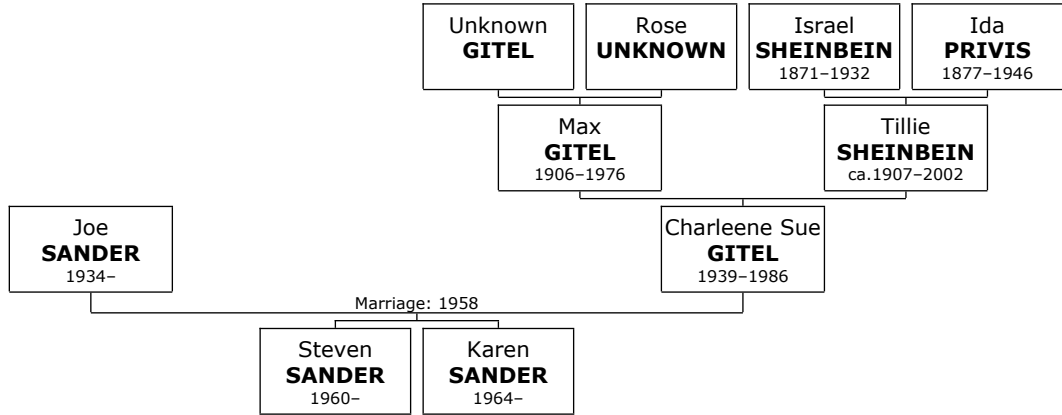

2013, at the age of 67.

She married **Leon FARER**. They have three children. Leon FARER was born on Tuesday, October 2, 1945.

Children of Alberta M. SHEINBEIN and Leon FARER:

- + 59 f I. **Rachael FARER**.
- + 60 m II. **Kenneth L. FARER** was born on July 1, 1971. He is also known as **Ken**.
- + 61 f III. **Dana FARER** was born on June 14, 1972.

Family of Charleene GITEL and Joe SANDER

32. Charleene Sue GITEL was born on Friday, March 31, 1939. She was the daughter of Max GITEL and Tillie SHEINBEIN (12). Charleene Sue died in October 1986 at the age of 47.

At the age of 19, Charleene Sue married **Joe SANDER** on Sunday, August 31, 1958, when he was 24 years old. They have two children. Joe SANDER was born on Sunday, July 15, 1934.

Children of Charleene Sue GITEL and Joe SANDER:

- + 62 m I. **Steven SANDER** was born on July 6, 1960.
- + 62 f II. **Karen SANDER** was born on March 5, 1964.