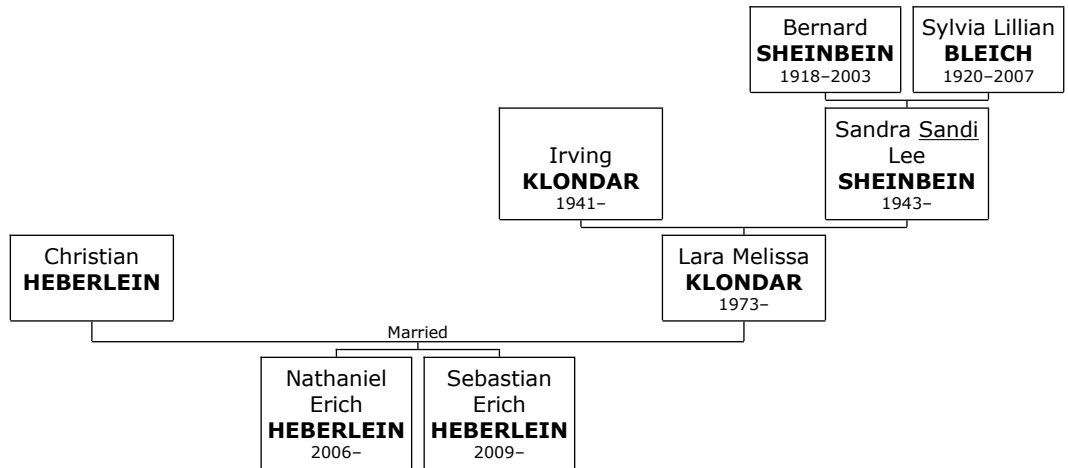

Family of Lara KLONDAR and Christian HEBERLEIN

81. Lara Melissa KLONDAR was born on Sunday, October 14, 1973, in