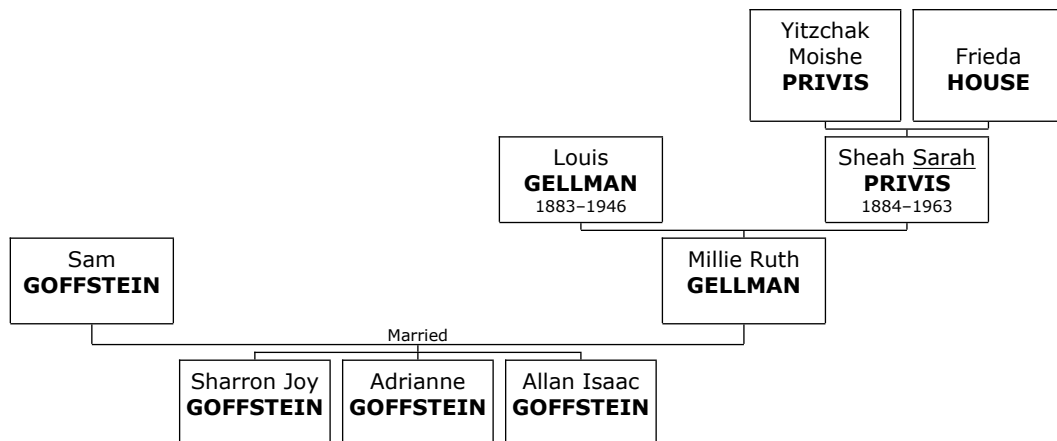

Family of Millie GELLMAN and Sam GOFFSTEIN