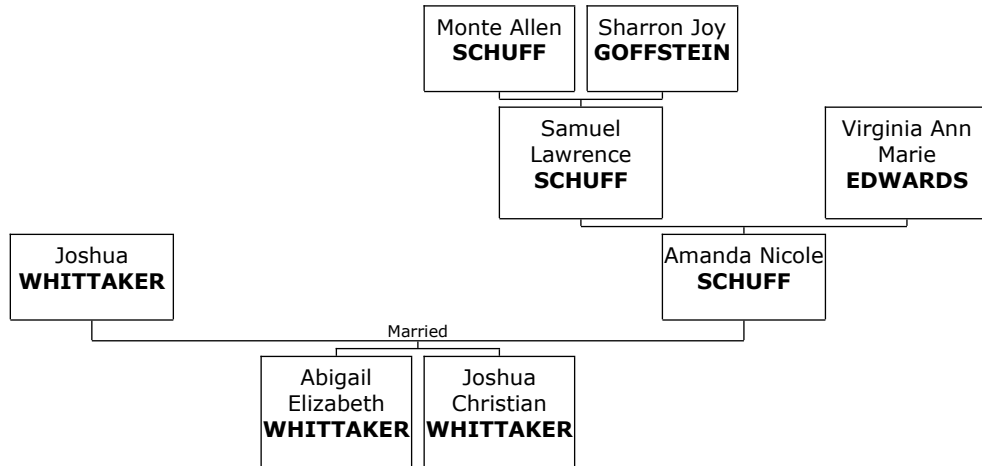

Miami Beach, Dade, Florida, USA. She is the daughter of Irving KLONDAR and Sandra Sandi Lee SHEINBEIN (44).

She married **Christian HEBERLEIN**. They have two sons.

Sons of Lara Melissa KLONDAR and Christian HEBERLEIN:

- m I. **Nathaniel Erich HEBERLEIN** was born on August 24, 2006.
- m II. **Sebastian Erich HEBERLEIN** was born on August 13, 2009.

Family of Amanda SCHUFF and Joshua WHITTAKER

82. Amanda Nicole SCHUFF. She is the daughter of Samuel Lawrence SCHUFF (66) and Virginia Ann Marie EDWARDS.

She married **Joshua WHITTAKER**. They have two children.

Children of Amanda Nicole SCHUFF and Joshua WHITTAKER:

- f I. **Abigail Elizabeth WHITTAKER.**
- m II. **Joshua Christian WHITTAKER.**