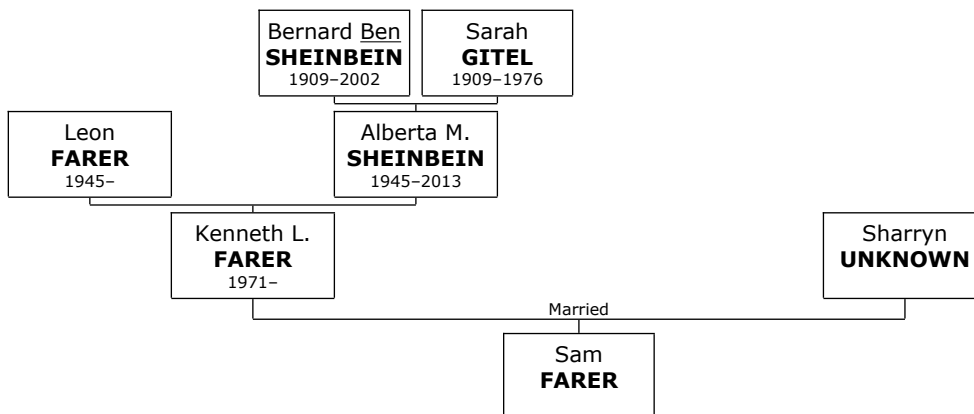

She married **Gary Parnes**. They have two daughters.

Daughters of Rachael FARER and Gary Parnes:

- f I. **Sarah UNKNOWN.**
- f II. **Unknown UNKNOWN** was born in April 2000.

Family of Kenneth FARER and Sharryn UNKNOWN

60. Kenneth L. FARER was born on Thursday, July 1, 1971. He is also known as **Ken**. He is the son of Leon FARER and Alberta M. SHEINBEIN (31).

He married **Sharryn UNKNOWN**. They have one son.

Son of Kenneth L. FARER and Sharryn UNKNOWN:

- m I. **Sam FARER.**