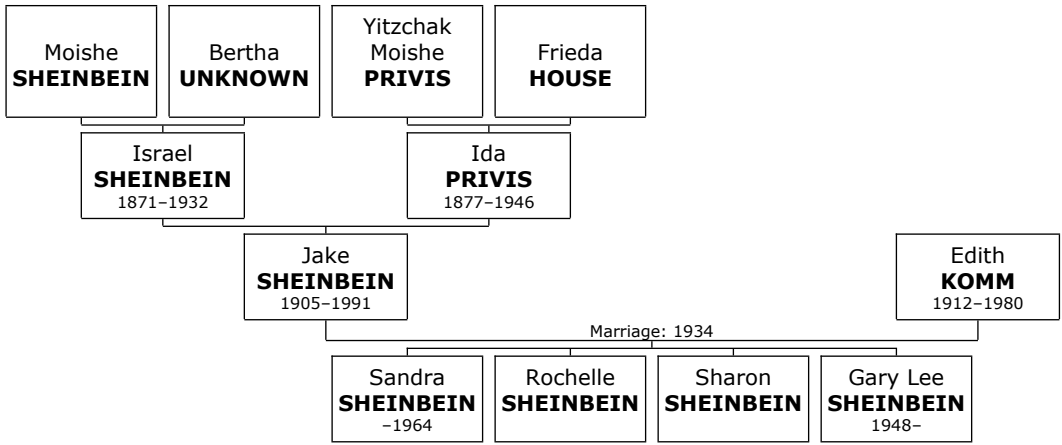

Family of Jake SHEINBEIN and Edith KOMM

9. Jake SHEINBEIN was born on Sunday, January 15, 1905, in Kolki, Khmelnytsky, Ukraine. He was the son of Israel SHEINBEIN and Ida PRIVIS (2). Jake died in St Louis, St Louis, Missouri, USA, on October 26, 1991, at the age of 86.

Jake married **Edith KOMM** in 1934. They had four children. Edith KOMM was born on Sunday, October 13, 1912. Edith reached 67 years of age and died in St Louis on August 20, 1980.

Children of Jake SHEINBEIN and Edith KOMM:

- + 23 f I. **Sandra SHEINBEIN**. Sandra died in 1964.
- + 24 f II. **Rochelle SHEINBEIN**.
- + 25 f III. **Sharon SHEINBEIN**.
- + 26 m IV. **Gary Lee SHEINBEIN** was born on April 1, 1948.