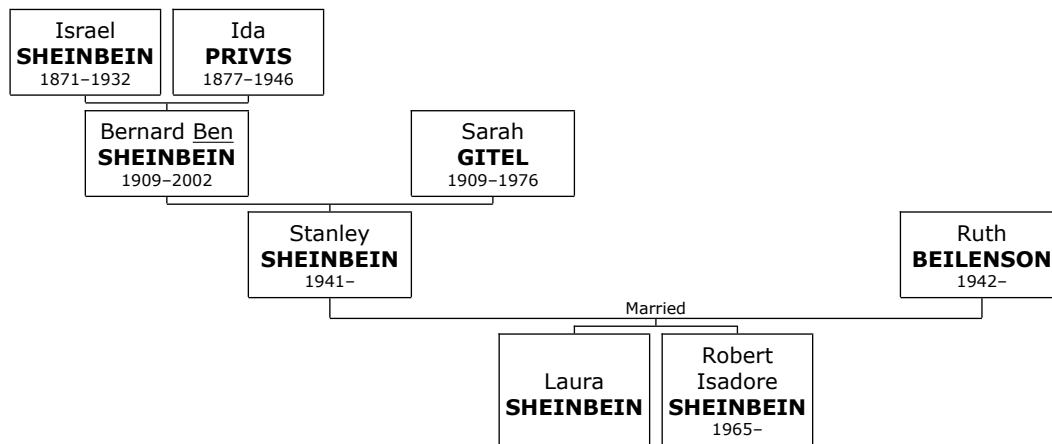

m III. **Jeffrey SHEINBEIN** was born in St Louis on March 9, 1971.

Family of Stanley SHEINBEIN and Ruth BEILENSON

30. Stanley SHEINBEIN was born on Tuesday, January 7, 1941, in St Louis, St Louis, Missouri, USA. He is the son of Bernard Ben SHEINBEIN (11) and Sarah GITEL.

He married **Ruth BEILENSON**. They have two children. Ruth BEILENSON was born in November 1942.

Children of Stanley SHEINBEIN and Ruth BEILENSON:

- f I. **Laura SHEINBEIN** was born in St Louis.
- + 58 m II. **Robert Isadore SHEINBEIN** was born on July 16, 1965.