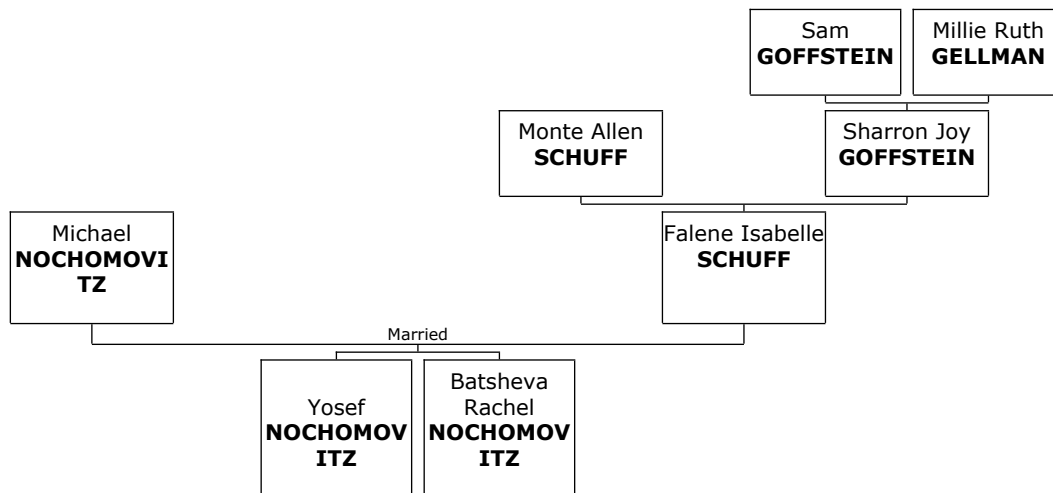

m III. **Tzvi Aryeh SCHUFF.**
f IV. **Malka Deena SCHUFF.**

Family of Falene SCHUFF and Michael NOCHOMOVITZ

68. Falene Isabelle SCHUFF. She is the daughter of Monte Allen SCHUFF and Sharron Joy GOFFSTEIN (34).

She married **Michael NOCHOMOVITZ**. They have two children.

Children of Falene Isabelle SCHUFF and Michael NOCHOMOVITZ:

+ 83 m I. **Yosef NOCHOMOVITZ.**
f II. **Batsheva Rachel NOCHOMOVITZ.**