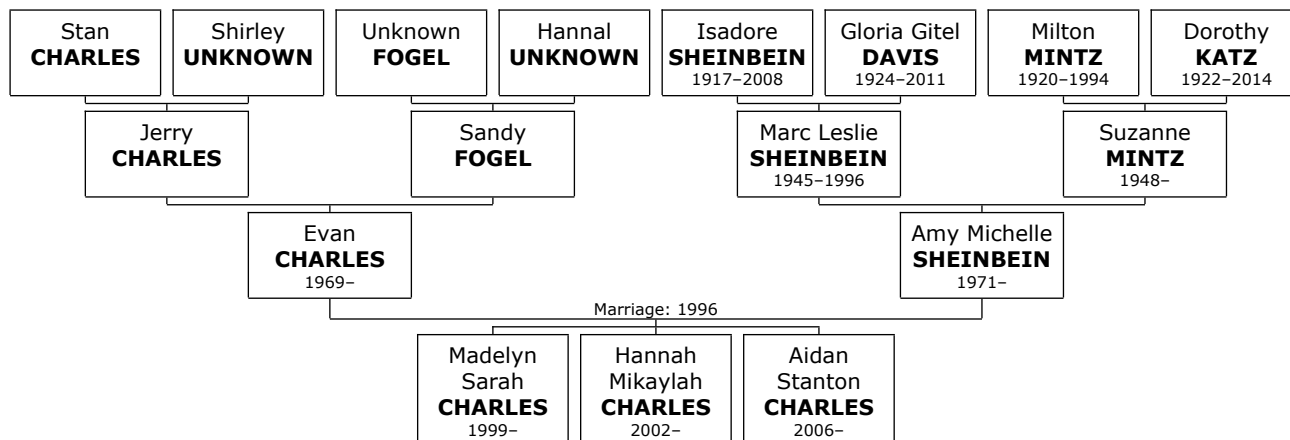

5th Generation

Family of Amy SHEINBEIN and Evan CHARLES

75. Amy Michelle SHEINBEIN was born on Friday, February 5, 1971, in Knoxville, Knox, Tennessee, USA. She is the daughter of Marc Leslie SHEINBEIN (40) and Suzanne MINTZ.

At the age of 25, Amy Michelle married **Evan CHARLES** on Saturday, June 29, 1996, in Dallas, TX, when he was 26 years old. They have three children. Evan CHARLES was born on Wednesday, September 24, 1969. He is the son of Jerry CHARLES and Sandy FOGEL.

Children of Amy Michelle SHEINBEIN and Evan CHARLES:

- f I. **Madelyn Sarah CHARLES** was born in Houston, Harris, Texas, USA, on January 8, 1999.
- f II. **Hannah Mikaylah CHARLES** was born in Houston on December 3, 2002.
- m III. **Aidan Stanton CHARLES** was born in Houston on January 25, 2006.