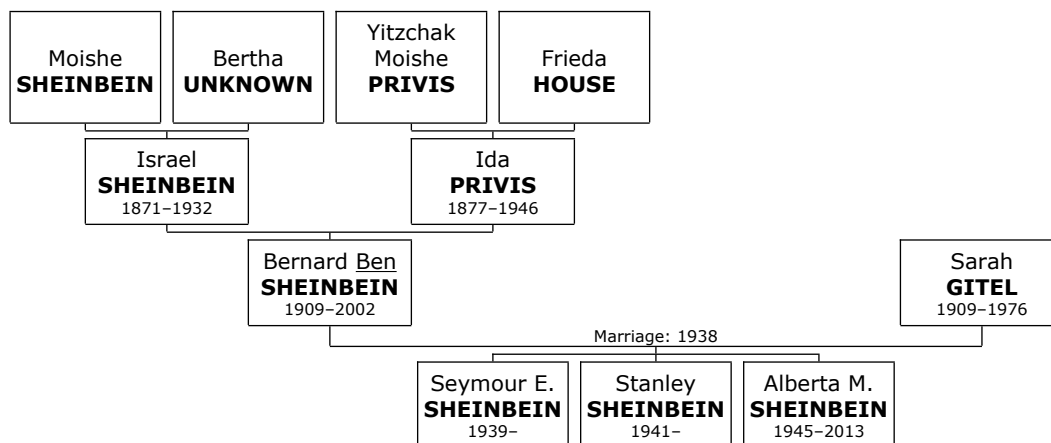

Khmelnysky, Ukraine. She was the daughter of Israel SHEINBEIN and Ida PRIVIS (2). Sylvia Ruth died in St. Louis, MO, on November 14, 1996, at the age of 96.

She married **Burton Ben Burt BIERMAN**. They had two daughters. Burton Ben Burt BIERMAN was born on Tuesday, February 24, 1885. He was also known as **Bert**. Ben Burt reached 94 years of age and died in St Louis, St Louis, Missouri, USA, in December 1979.

Daughters of Sylvia Ruth SHEINBEIN and Burton Ben Burt BIERMAN:

- + 27 f I. **Shirley Sue BIERMAN** was born in 1934.
- + 28 f II. **Pearl Ruth BIERMAN** was born on September 14, 1936. She died in Pacific Palisades, Los Angeles, California, on February 16, 2009, at the age of 72.

Family of Ben SHEINBEIN and Sarah GITEL

11. Bernard Ben SHEINBEIN was born on Friday, July 23, 1909, in Kolki, Khmelnysky, Ukraine. He was the son of Israel SHEINBEIN and Ida PRIVIS (2). Ben died in Boca Raton, Palm Beach, Florida, USA, on April 3, 2002, at the age of 92.

At the age of 28, Ben married **Sarah GITEL** on Sunday, March 20, 1938, in St Louis, St Louis, Missouri, when she was 28 years old. They had three children. Sarah GITEL was born on Saturday, December 25, 1909. Sarah reached 66 years of age and died in St Louis on October 17, 1976.

Children of Bernard Ben SHEINBEIN and Sarah GITEL:

- + 29 m I. **Seymour E. SHEINBEIN** was born in St Louis on March 14, 1939.
- + 30 m II. **Stanley SHEINBEIN** was born in St Louis on January 7, 1941.
- + 31 f III. **Alberta M. SHEINBEIN** was born in St Louis on May 22, 1945. She died in Florida on May 14, 2013, at the age of