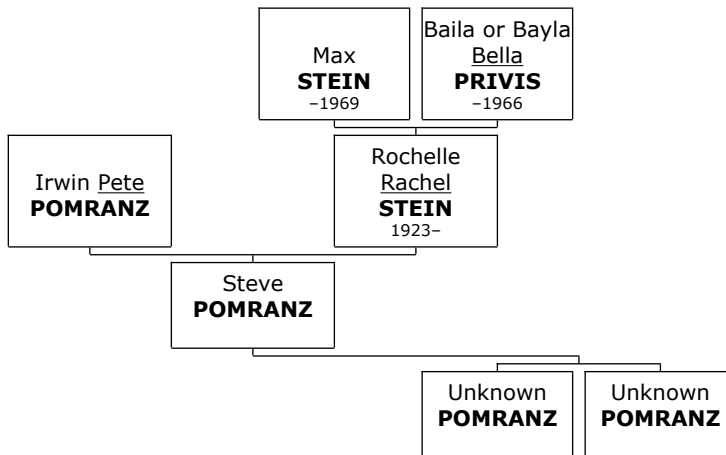

Steve POMRANZ

38. Steve POMRANZ. He is the son of Irwin Pete POMRANZ and Rochelle Rachel STEIN (15).

Children of Steve POMRANZ:

- I. **Unknown POMRANZ.**