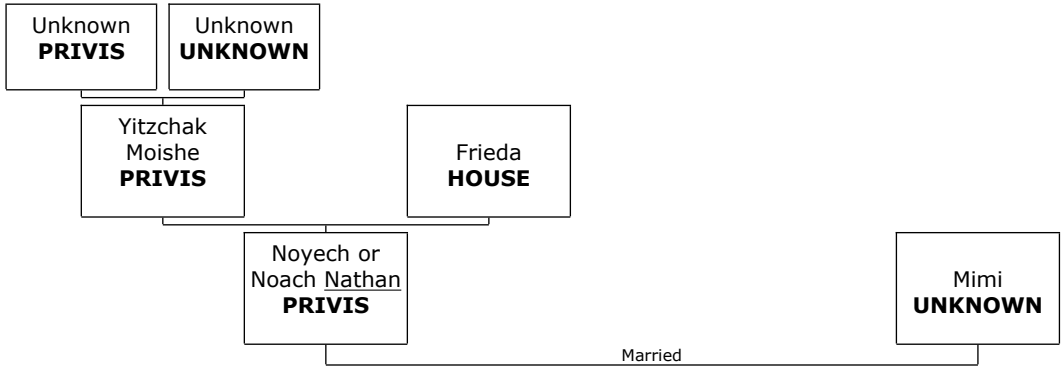

- + 11 m VI. **Bernard Ben SHEINBEIN** was born in Kolki on July 23, 1909. He died in Boca Raton, Palm Beach, Florida, USA, on April 3, 2002, at the age of 92.
- + 12 f VII. **Tillie SHEINBEIN** was born in Kolki about 1907. She died in Israel on June 23, 2002, at the age of 95.

Family of Nathan PRIVIS and Mimi UNKNOWN

3. **Noyech or Noach Nathan PRIVIS**. He is also known as **Nathan GOLDMAN**. He is the son of Yitzchak Moishe PRIVIS (1) and Frieda HOUSE.

He married **Mimi UNKNOWN**.