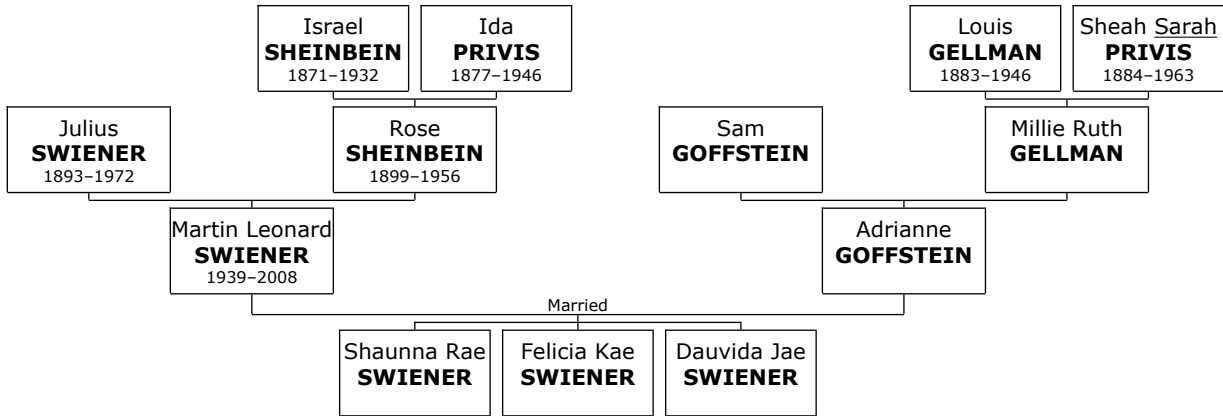

Family of Martin SWIENER and Adrienne GOFFSTEIN