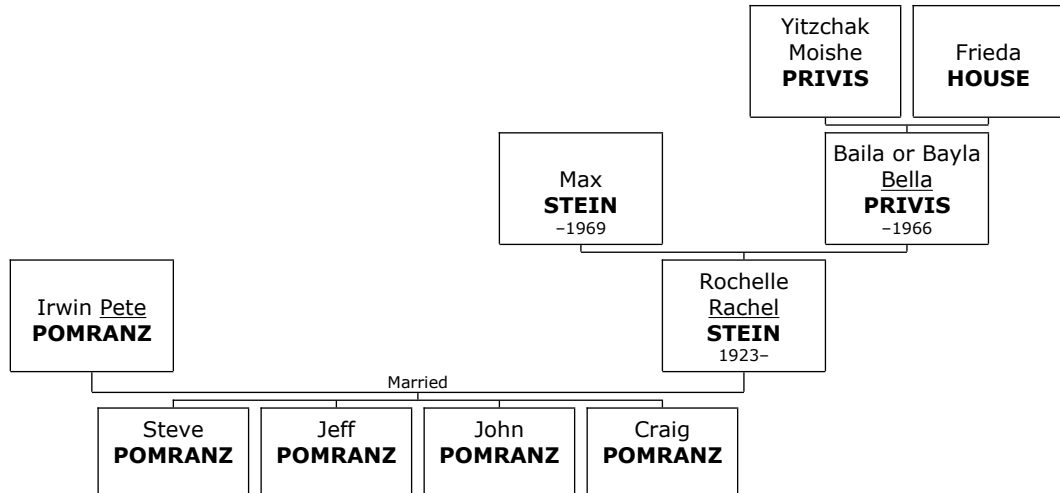

Family of Rachel STEIN and Pete POMRANZ

1. **15. Rochelle Rachel STEIN** was born in 1923. She is also known as **Ray**. She is the daughter of Max STEIN and Baila or Bayla Bella PRIVIS (6). She married **Irwin Pete POMRANZ**. They have four sons.

Sons of Rochelle Rachel STEIN and Irwin Pete POMRANZ:

- + 38 m I. **Steve POMRANZ.**
- m II. **Jeff POMRANZ.**
- m III. **John POMRANZ.**
- m IV. **Craig POMRANZ.**