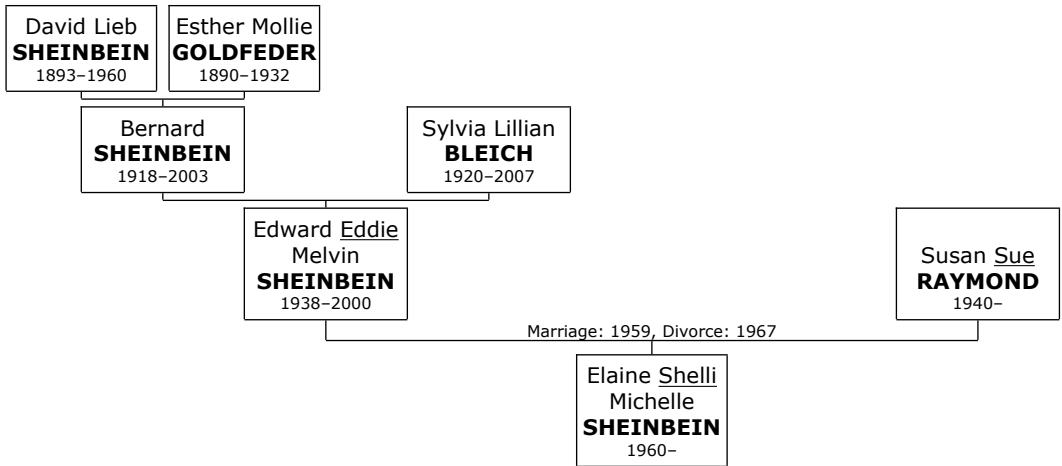

Family of Eddie SHEINBEIN and Sue RAYMOND

Here are the details about **Edward Eddie Melvin SHEINBEIN's** first marriage with Susan Sue RAYMOND. You can read more about Eddie on page 49.

Edward Eddie Melvin SHEINBEIN married **Susan Sue RAYMOND** in November 1959. They were divorced in 1967. They have one daughter. Susan Sue RAYMOND was born in St Louis on Monday, July 22, 1940. She is also known as **Sue**.

Daughter of Edward Eddie Melvin SHEINBEIN and Susan Sue RAYMOND:

- f I. **Elaine Shelli Michelle SHEINBEIN** was born in Miami, Dade, Florida, on March 28, 1960. She is also known as **Shelli**.