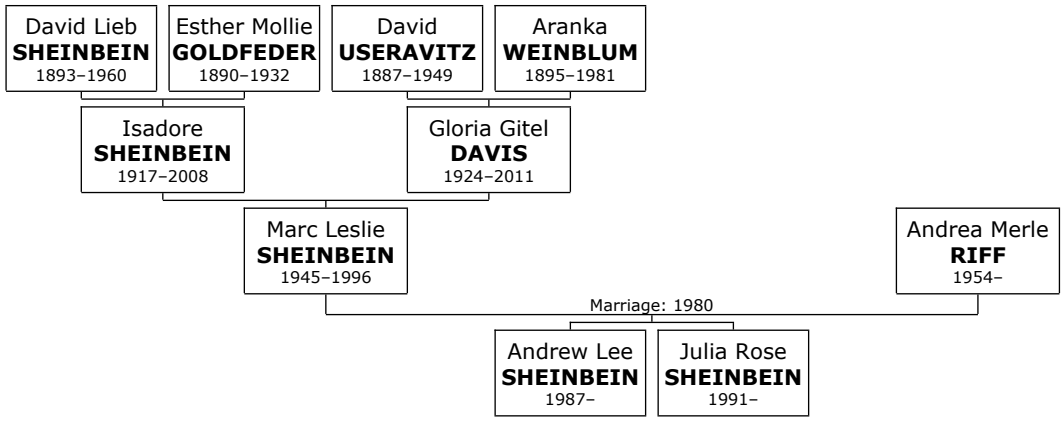

Family of Marc SHEINBEIN and Andrea RIFF

Here are the details about **Marc Leslie SHEINBEIN's** second marriage with Andrea Merle RIFF. You can read more about Marc Leslie on page 45.

At the age of 34, Dr. Marc Leslie SHEINBEIN married **Andrea Merle RIFF** on Sunday, November 30, 1980, in Boston, Middlesex, Massachusetts, when she was 26 years old. They have two children. Andrea Merle RIFF was born on Tuesday, June 8, 1954.

Children of Marc Leslie SHEINBEIN and Andrea Merle RIFF:

- m I. **Andrew Lee SHEINBEIN** was born on July 7, 1987. They are his parents by adoption.
- f II. **Julia Rose SHEINBEIN** was born on February 27, 1991. They are her parents by adoption.