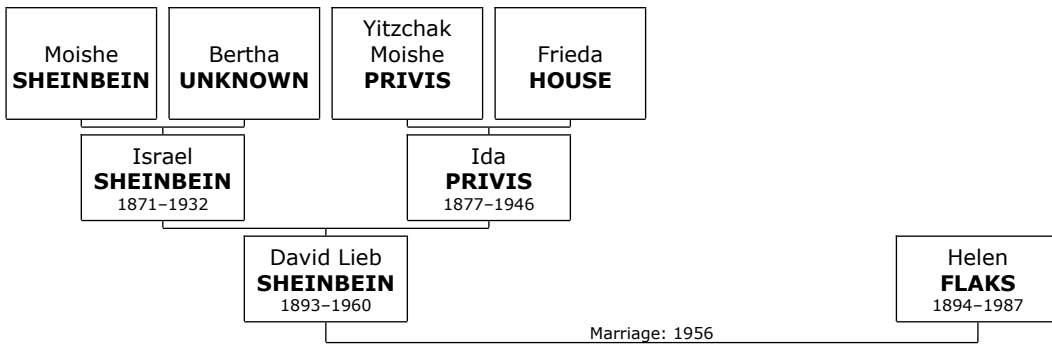

### Family of David SHEINBEIN and Esther GOLDFEDER

Here are the details about **David Lieb SHEINBEIN's** first marriage with Esther Mollie GOLDFEDER. You can read more about David Lieb on page 19.

David Lieb SHEINBEIN married **Esther Mollie GOLDFEDER** on Tuesday, June 20, 1916, in Lucas County, Ohio. They had five sons. Esther Mollie GOLDFEDER was born in Poritsk, Poland, in 1890. Esther Mollie reached 42 years of age and died in St Louis, St Louis, Missouri, USA, on August 3, 1932. She was the daughter of Moishe Morris (Killlem) GOLDFEDER and Anya Anna GLASSMAN.

Sons of David Lieb SHEINBEIN and Esther Mollie GOLDFEDER:

- + 17 m I. **Isadore SHEINBEIN** was born in Milan, Monroe, Michigan, USA, on April 2, 1917. He was also known as **Iz**. Isadore died in Atlanta, De Kalb, Georgia, on February 13, 2008, at the age of 90.
- + 18 m II. **Bernard SHEINBEIN** was born in Milan on June 4, 1918. He died in Miami, Dade, Florida, on November 18, 2003, at the age of 85.

**Family of David SHEINBEIN and Helen FLAKS**

Here are the details about **David Lieb SHEINBEIN's** second marriage with Helen FLAKS. You can read more about David Lieb on page 19.

At the age of 62, David Lieb SHEINBEIN married **Helen FLAKS** on Tuesday, March 13, 1956, when she was 62 years old. Helen FLAKS was born on Tuesday, March 13, 1894. Helen reached 93 years of age and died in St Louis, St Louis, Missouri, USA, on March 17, 1987.