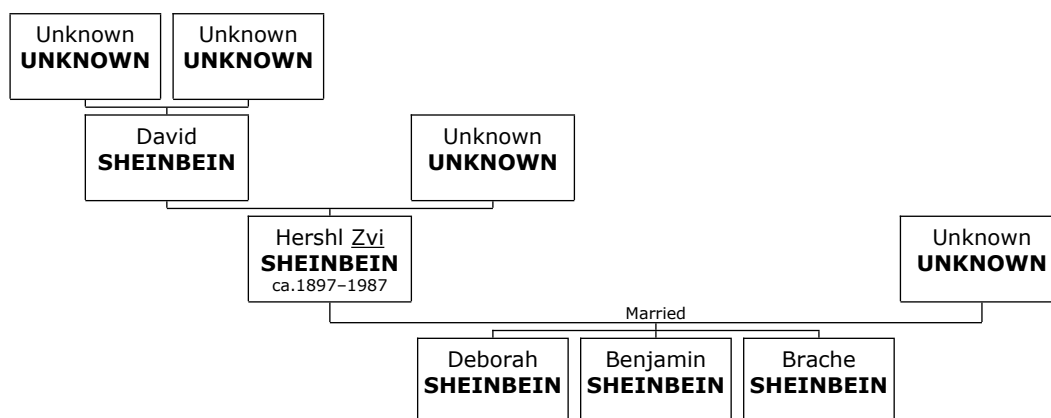

Deborah SHEINBEIN

9. **Deborah SHEINBEIN**. She is the daughter of Hershl Zvi SHEINBEIN (12) and Unknown UNKNOWN (13).