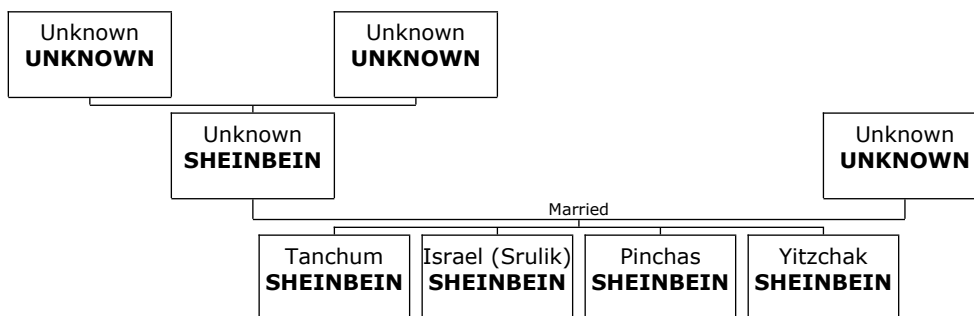

Family of Unknown SHEINBEIN and Unknown UNKNOWN

1. **27. Unknown SHEINBEIN.** He is the son of Unknown UNKNOWN (48) and Unknown UNKNOWN (49).

He married **Unknown UNKNOWN**. They have four sons.

Sons of Unknown SHEINBEIN and Unknown UNKNOWN:

- + 24 m I. **Tanchum SHEINBEIN.**
- + 15 m II. **Israel (Srulik) SHEINBEIN.**
- + 20 m III. **Pinchas SHEINBEIN.**
- + 32 m IV. **Yitzchak SHEINBEIN.**