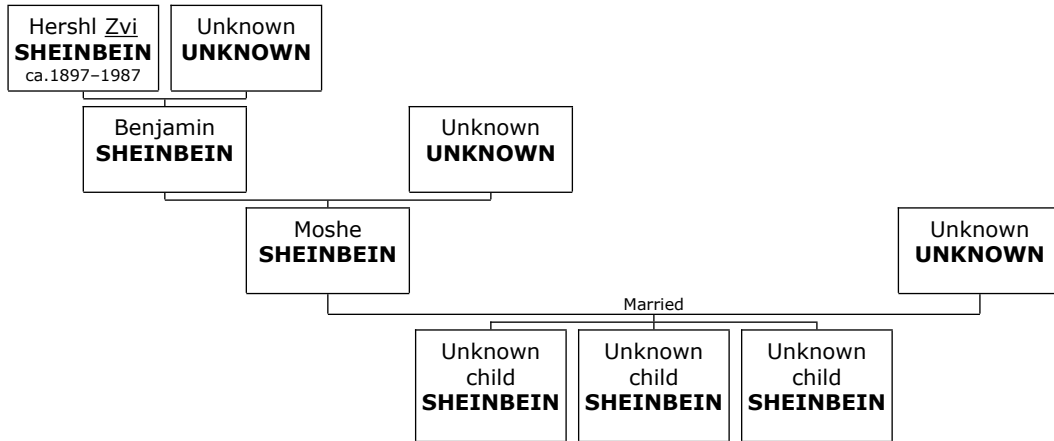

Family of Moshe SHEINBEIN and Unknown UNKNOWN

18. Moshe SHEINBEIN. He is the son of Benjamin SHEINBEIN (4) and Unknown UNKNOWN (5).

He married **Unknown UNKNOWN**. They have three daughters.

Daughters of Moshe SHEINBEIN and Unknown UNKNOWN:

- + 29 f I. **Unknown child SHEINBEIN.**
- + 30 f II. **Unknown child SHEINBEIN.**
- + 31 f III. **Unknown child SHEINBEIN.**