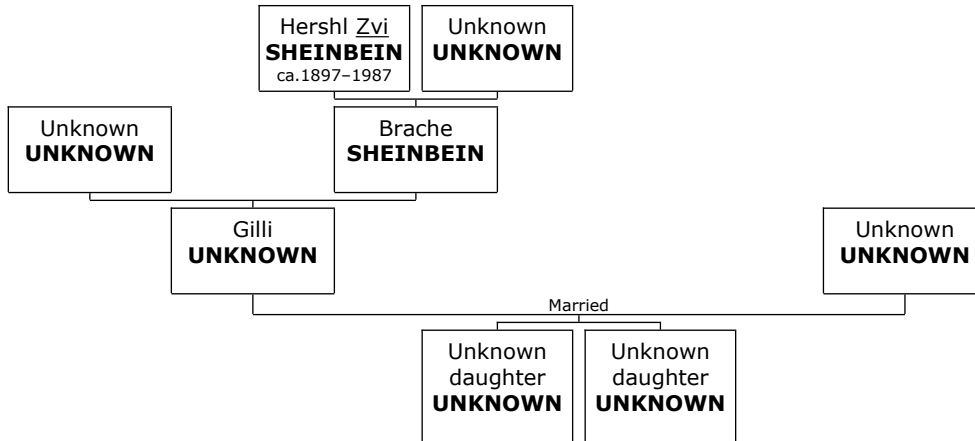

Family of Gilli UNKNOWN and Unknown UNKNOWN

40. Gilli UNKNOWN. He is the son of Unknown UNKNOWN (50) and Brache SHEINBEIN (51).

He married **Unknown UNKNOWN.** They have two daughters.

Daughters of Gilli UNKNOWN and Unknown UNKNOWN:

- + 52 f I. **Unknown daughter UNKNOWN.**
- + 53 f II. **Unknown daughter UNKNOWN.**