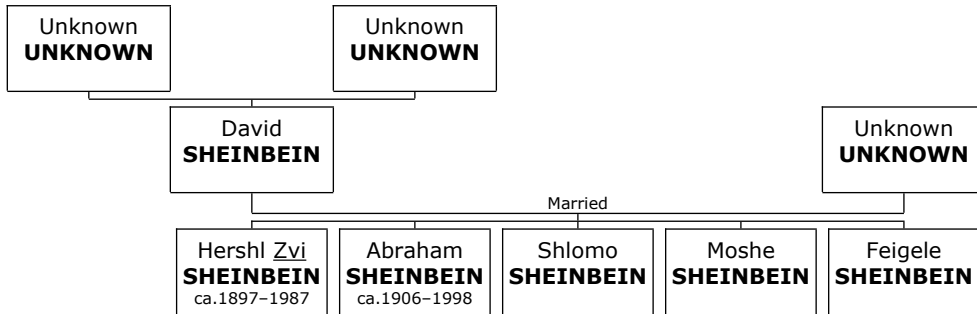

Feigele SHEINBEIN