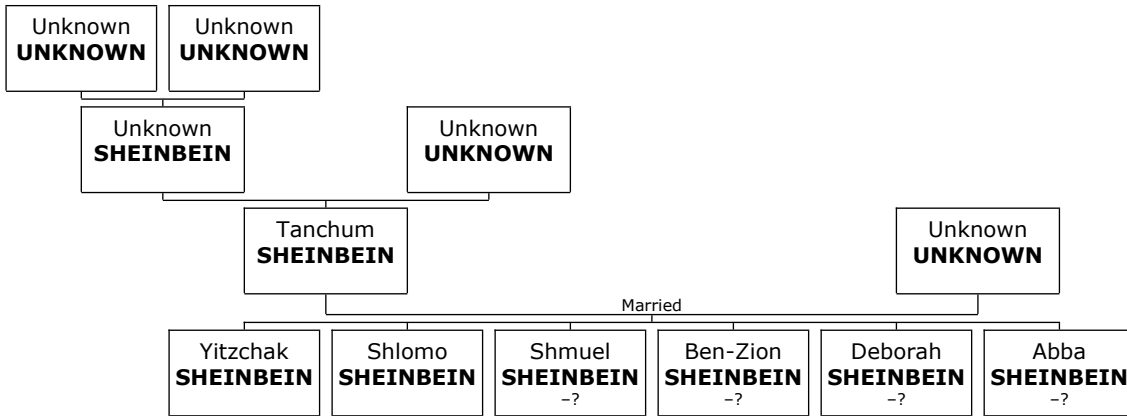

Deborah SHEINBEIN