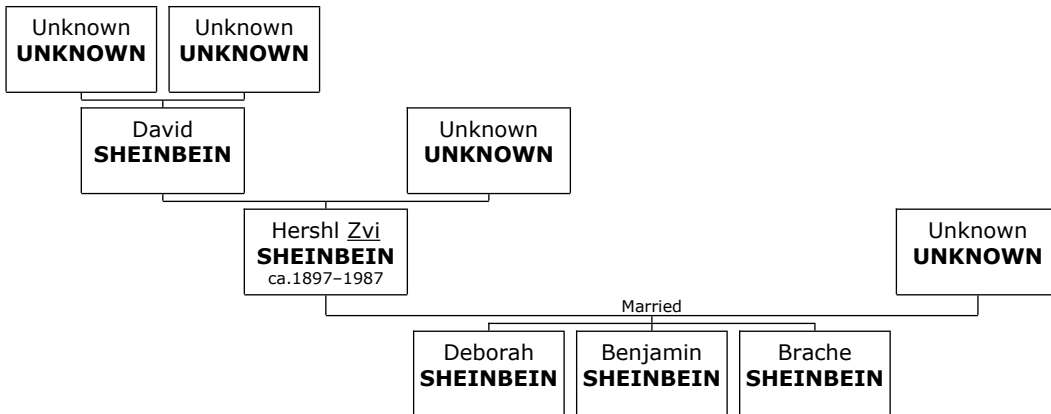

Family of Zvi SHEINBEIN and Unknown UNKNOWN