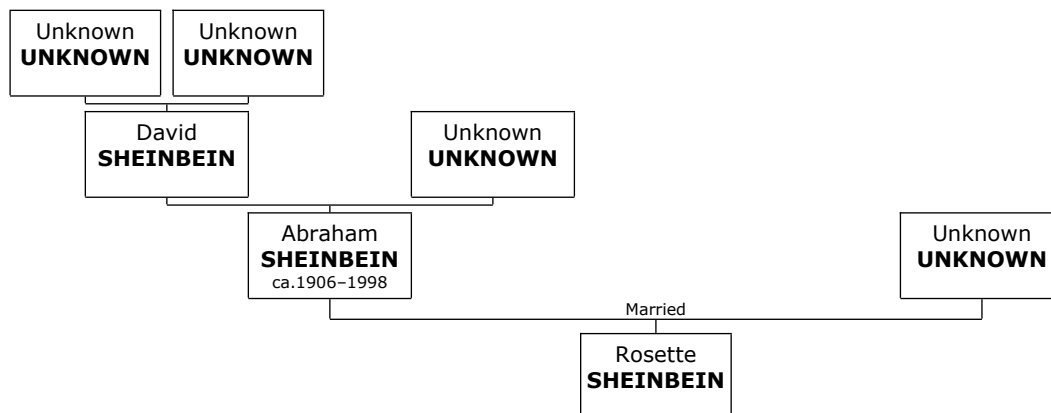

Family of Abraham SHEINBEIN and Unknown UNKNOWN

1. **Abraham SHEINBEIN** was born about 1906. He was the son of David SHEINBEIN (7) and Unknown UNKNOWN (8).

Abraham died in 1998 at the age of 92.

He married **Unknown UNKNOWN**. They had one daughter.

Daughter of Abraham SHEINBEIN and Unknown UNKNOWN:

+ 45 f I. **Rosette SHEINBEIN.**