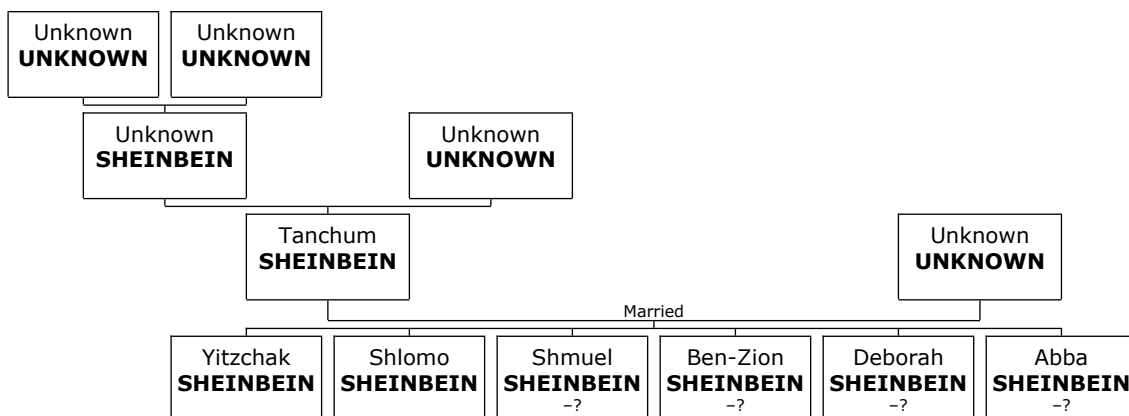

Yitzchak SHEINBEIN