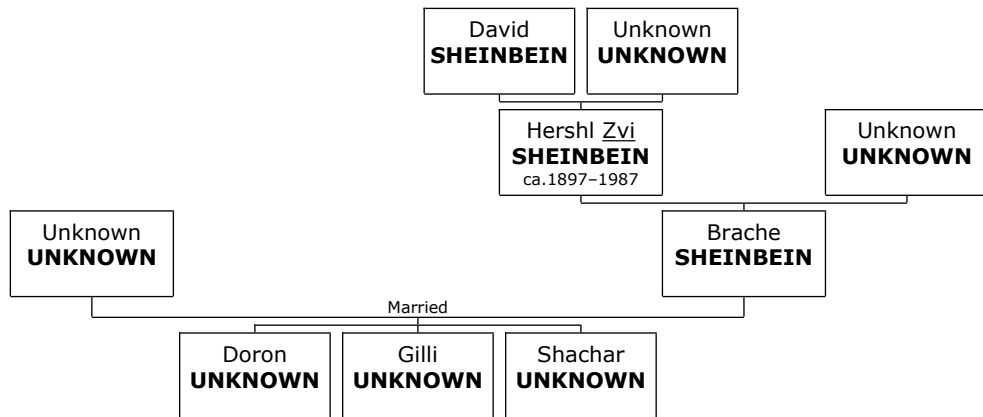

Shachar UNKNOWN

42. Shachar UNKNOWN. He is the son of Unknown UNKNOWN (50) and Brache SHEINBEIN (51).