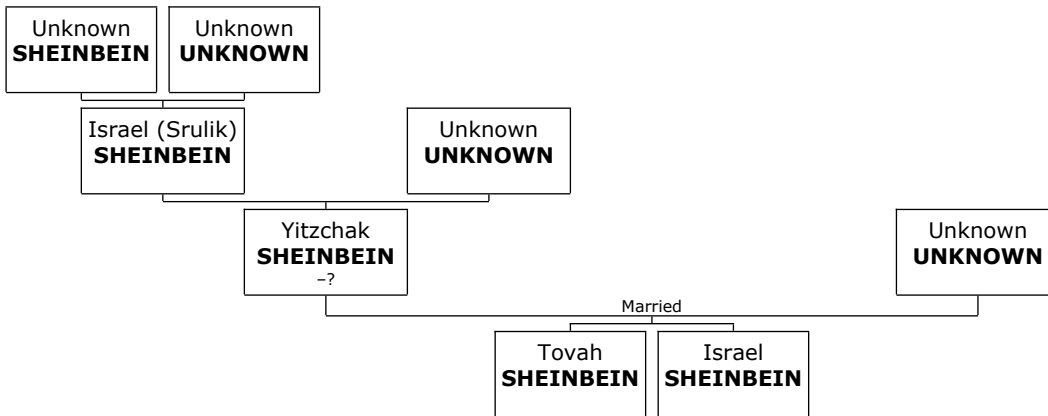

12. Hershl Zvi SHEINBEIN was born about 1897. He was the son of David SHEINBEIN (7) and Unknown UNKNOWN (8).

Zvi died in Israel in 1987 at the age of 90.

He married **Unknown UNKNOWN**. They had three children.

Children of Hershl Zvi SHEINBEIN and Unknown UNKNOWN:

- + 9 f I. **Deborah SHEINBEIN.**
- + 4 m II. **Benjamin SHEINBEIN.**
- + 51 f III. **Brache SHEINBEIN.**

Israel SHEINBEIN

14. Israel SHEINBEIN. He is the son of Yitzchak SHEINBEIN (34) and Unknown UNKNOWN (35).