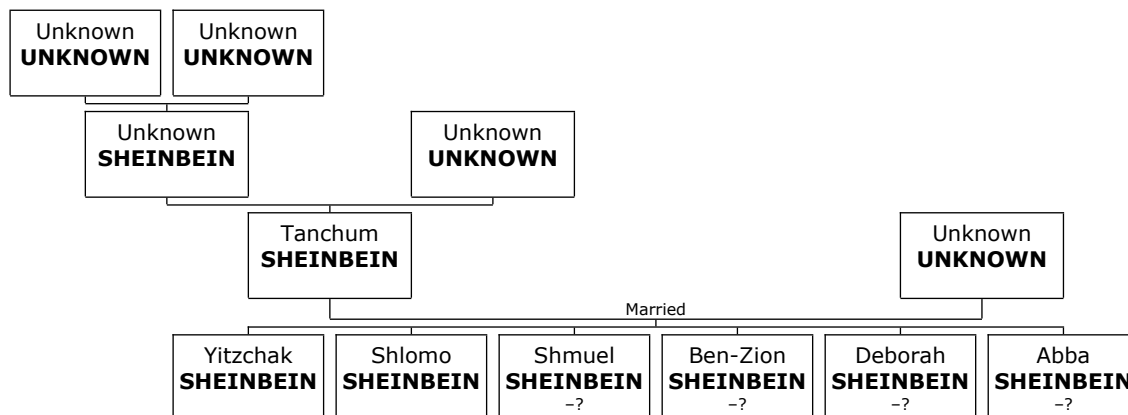

Families from A to Z

S

Abba SHEINBEIN

1. **Abba SHEINBEIN.** He was the son of Tanchum SHEINBEIN (24) and Unknown UNKNOWN (25).

Abba is deceased.