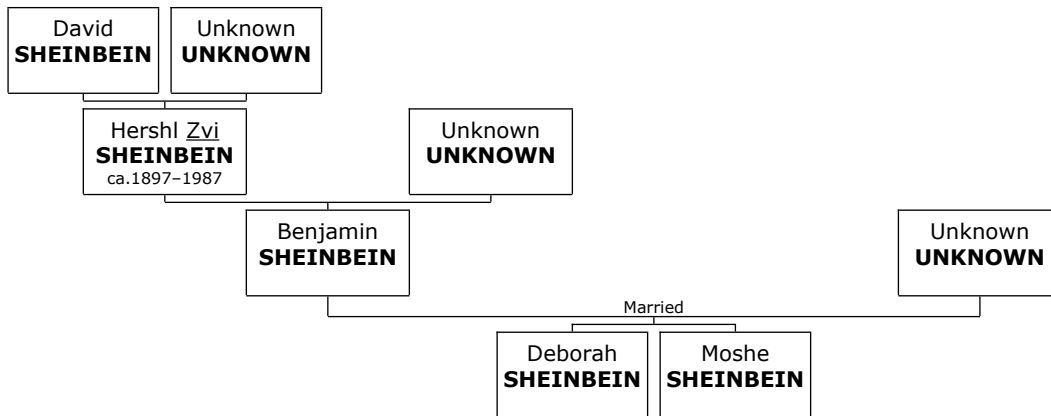

Family of Benjamin SHEINBEIN and Unknown UNKNOWN

4. **Benjamin SHEINBEIN.** He is the son of Hershl Zvi SHEINBEIN (12) and Unknown UNKNOWN (13).

He married **Unknown UNKNOWN.** They have two children.

Children of Benjamin SHEINBEIN and Unknown UNKNOWN:

+ 47 f I. **Deborah SHEINBEIN.**

+ 18 m II. **Moshe SHEINBEIN.**