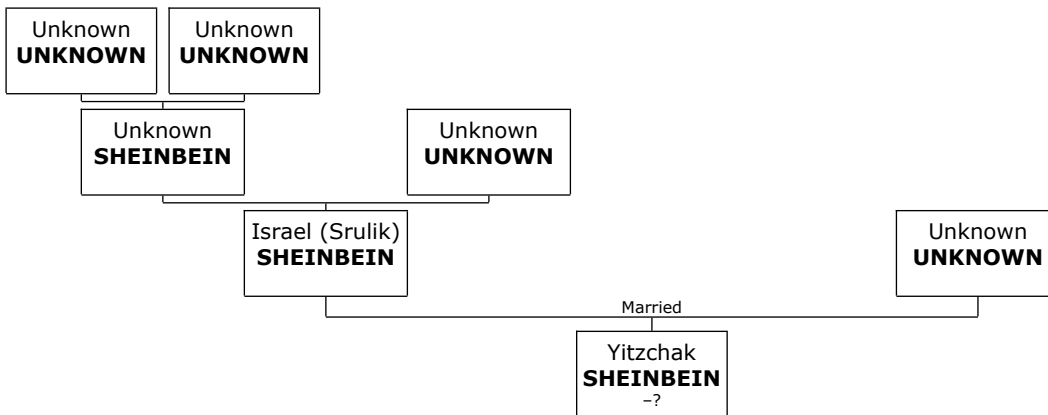

Family of Israel SHEINBEIN and Unknown UNKNOWN

15. Israel (Srulik) SHEINBEIN. He is the son of Unknown SHEINBEIN (27) and Unknown UNKNOWN (28).

He married **Unknown UNKNOWN**. They had one son.