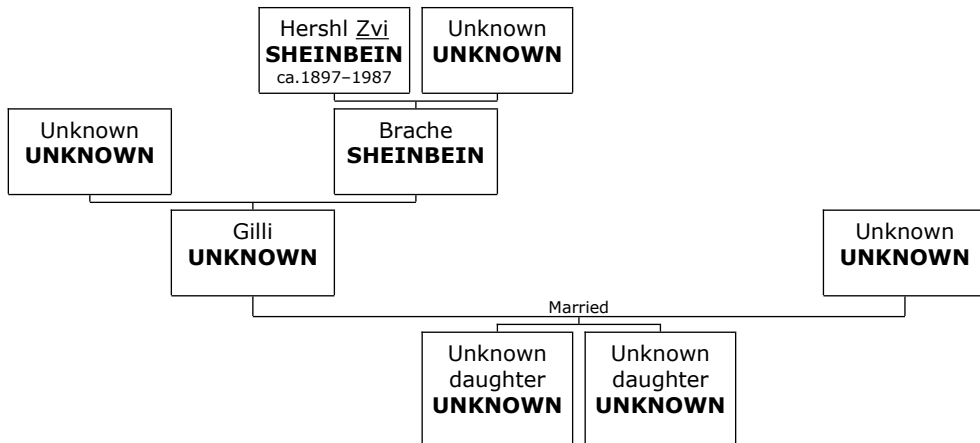

Unknown UNKNOWN

1. **53. Unknown daughter UNKNOWN.** She is the daughter of Gilli UNKNOWN (40) and Unknown UNKNOWN (41).